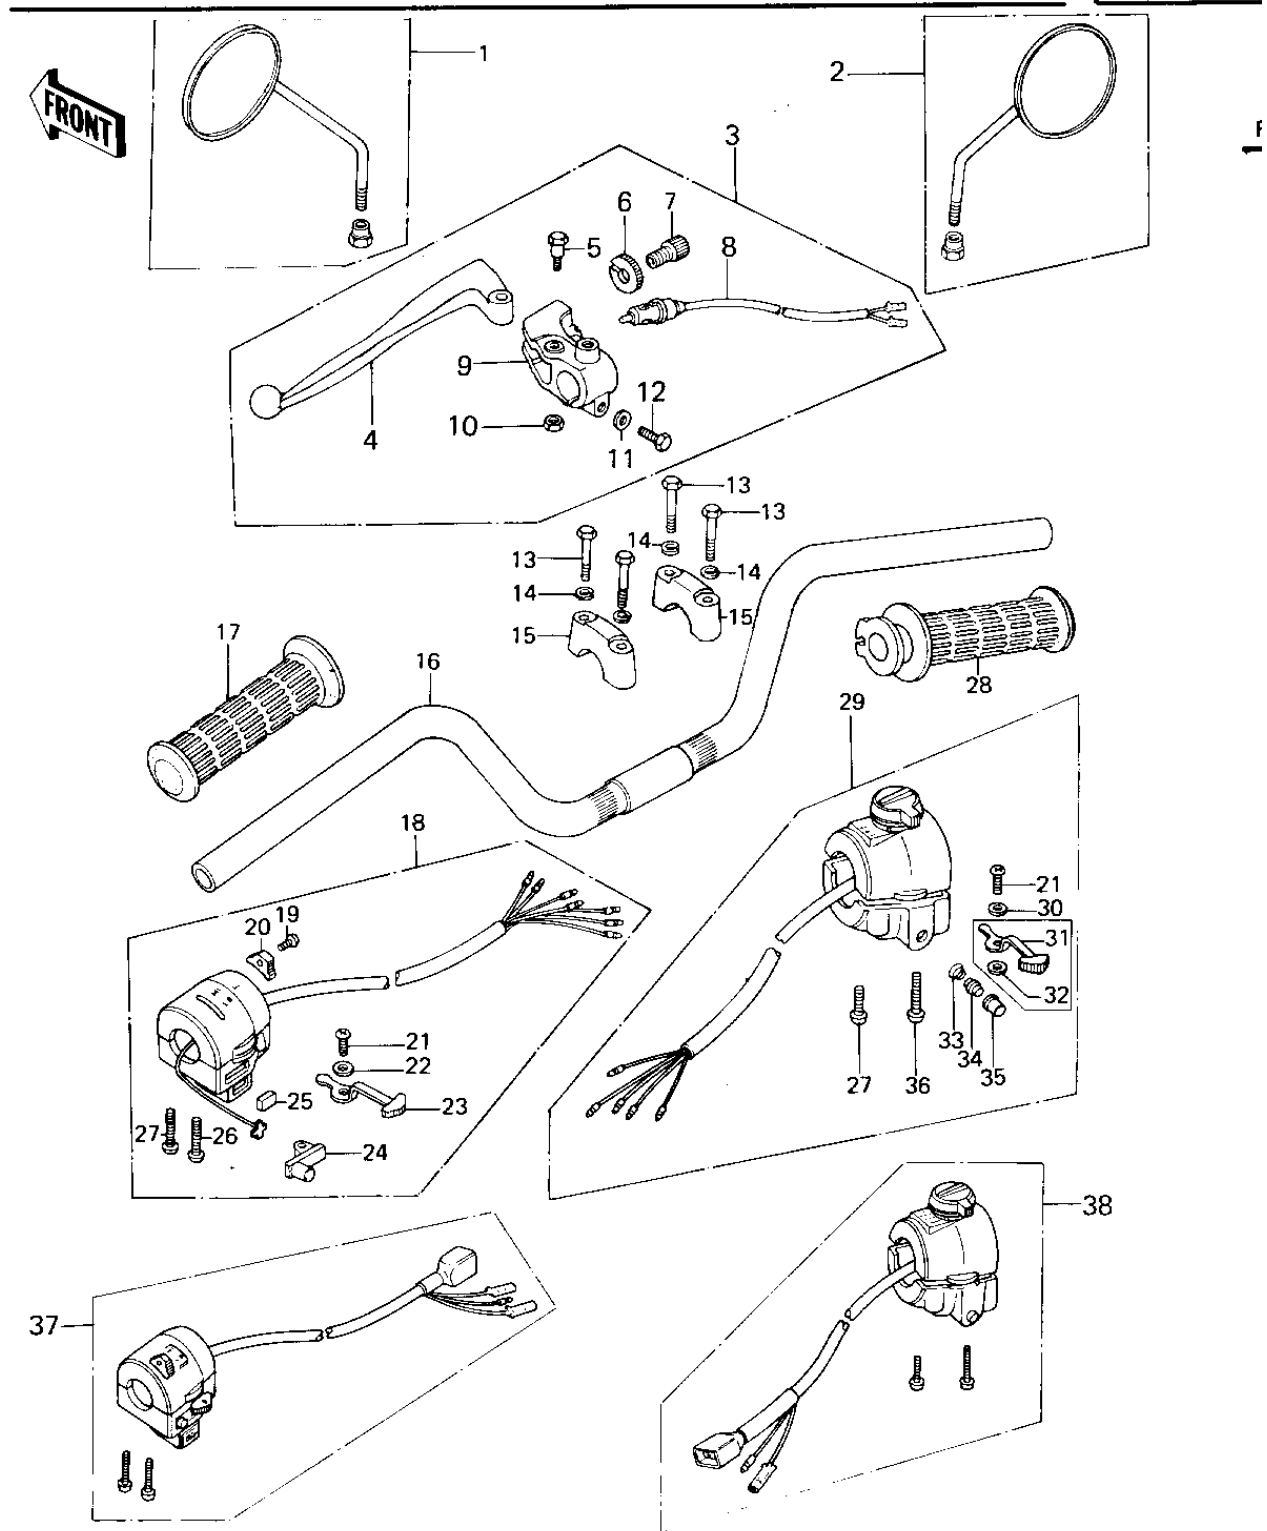

# 1978 KZ650-B2 PARTS DIAGRAM

# 1978 KZ650-B2 PARTS LIST

## HANDLEBAR

ITEM NAME	PART NUMBER	QUANTITY
REAR VIEW MIRROR,L.H (Ref # 1)	56003-019	1
REAR VIEW MIRROR,R.H (Ref # 2)	56002-029	1
LEVER ASSY,CLUTCH (Ref # 3)	46076-054	1
LEVER,CLUTCH (Ref # 4)	46092-023	1
BOLT,HEX HEAD (Ref # 5)	92007-047	1
NUT,CABLE ADJUST NUT (Ref # 6)	46056-007	1
SCREW CABLE ADJUST (Ref # 7)	46055-003	1
SWITCH,CLUTCH (Ref # 8)	27043-002	1
HOLDER,CLUTCH LEVER (Ref # 9)	46094-019	1
NUT,LOCK 6MM (Ref # 10)	92017-014	1
WASHER PLAIN 6MM (Ref # 11)	410B0600	1
BOLT HEX HEAD 6X25 (Ref # 12)	110N0625	1
BOLT 8X38 (Ref # 13)	92001-1405	4
WASHER SPRING 8MM (Ref # 14)	461F0800	4
HOLDER-HANDLEBAR (Ref # 15)	46012-008	2
HANDLEBAR (Ref # 16)	46003-038	1
HANDLEBAR (Ref # 16)	46003-1026	1
RUBBER,L.H GRIP (Ref # 17)	46075-028	1
CASE ASSY,L.H. (Ref # 18)	46091-054	1
CASE ASSY,L.H (Ref # 18)	46091-055	1
SCREW CNTSNK HD 3X8 (Ref # 19)	221B0308A	1
KNOB,LIGHTING SW L.H (Ref # 20)	46044-013	1
SCREW PAN HEAD 3X5 (Ref # 21)	220B0305A	2
WASHER (Ref # 22)	92095-010	1
KNOB,LIGHTING SW L.H (Ref # 23)	46043-005	1
BUTTON,HORN SWITCH (Ref # 24)	46028-007	1
UNAVAILABLE IN PRICE BOOK (Ref # 25)	92012-019	1
SCREW-PAN-CROS (Ref # 26)	220B0535	1
SCREW PAN HEAD 5X30 (Ref # 27)	220B0530	2

## HANDLEBAR

ITEM NAME	PART NUMBER	QUANTITY
GRIP ASSY,THROTTLE (Ref # 28)	46019-038	1
HOUSING ASSY,R.H. (Ref # 29)	46091-1038	1
WASHER PLAIN 3MM (Ref # 30)	410B0300	1
SWITCH ASSY,HORN BUTN (Ref # 33)	27010-1009	1
SWITCH ASSY,HORN BUTN (Ref # 34)	27010-1009	1
SWITCH ASSY,HORN BUTN (Ref # 35)	27010-1009	1
SCREW-PAN-CROS (Ref # 36)	220B0540	1
HOUSING ASSY,CONT,L.H (Ref # 37)	46091-1048	1
HOUSING ASSY,CONT,R.H (Ref # 38)	46091-1047	1