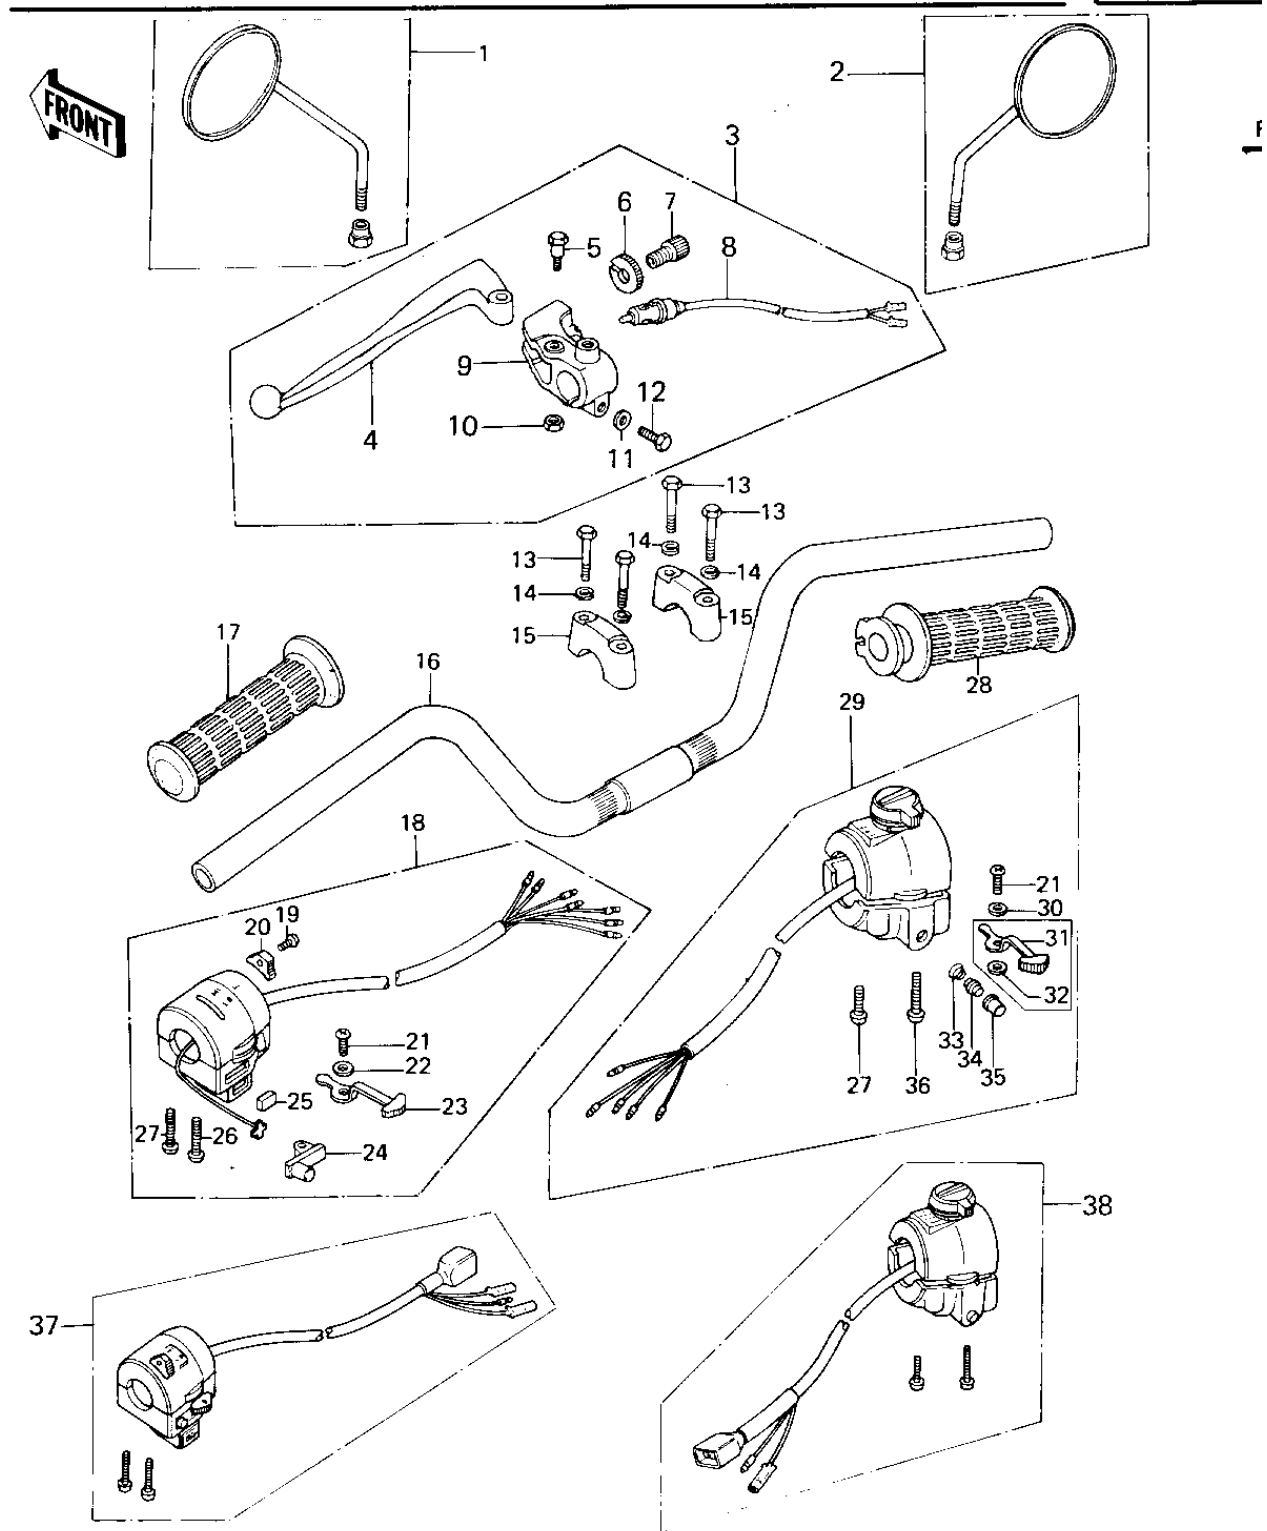

1977 KZ650-B1 PARTS DIAGRAM

HANDLEBAR

1977 KZ650-B1 PARTS LIST

HANDLEBAR

ITEM NAME	PART NUMBER	QUANTITY
REAR VIEW MIRROR,L.H (Ref # 1)	56003-019	1
REAR VIEW MIRROR,R.H (Ref # 2)	56002-029	1
LEVER ASSY,CLUTCH (Ref # 3)	46076-054	1
LEVER,CLUTCH (Ref # 4)	46092-023	1
BOLT,HEX HEAD (Ref # 5)	92007-047	1
NUT,CABLE ADJUST NUT (Ref # 6)	46056-007	1
SCREW CABLE ADJUST (Ref # 7)	46055-003	1
SWITCH,CLUTCH (Ref # 8)	27043-002	1
HOLDER,CLUTCH LEVER (Ref # 9)	46094-019	1
NUT,LOCK 6MM (Ref # 10)	92017-014	1
WASHER PLAIN 6MM (Ref # 11)	410B0600	1
BOLT HEX HEAD 6X25 (Ref # 12)	110N0625	1
BOLT 8X38 (Ref # 13)	92001-1405	4
WASHER SPRING 8MM (Ref # 14)	461F0800	4
HOLDER-HANDLEBAR (Ref # 15)	46012-008	2
HANDLEBAR (Ref # 16)	46003-038	1
HANDLEBAR (Ref # 16)	46003-1026	1
RUBBER,L.H GRIP (Ref # 17)	46075-028	1
CASE ASSY,L.H. (Ref # 18)	46091-054	1
CASE ASSY,L.H (Ref # 18)	46091-055	1
SCREW CNTSNK HD 3X8 (Ref # 19)	221B0308A	1
KNOB,LIGHTING SW L.H (Ref # 20)	46044-013	1
SCREW PAN HEAD 3X5 (Ref # 21)	220B0305A	2
WASHER (Ref # 22)	92095-010	1
KNOB,LIGHTING SW L.H (Ref # 23)	46043-005	1
BUTTON,HORN SWITCH (Ref # 24)	46028-007	1
UNAVAILABLE IN PRICE BOOK (Ref # 25)	92012-019	1
SCREW-PAN-CROS (Ref # 26)	220B0535	1
SCREW PAN HEAD 5X30 (Ref # 27)	220B0530	2

1977 KZ650-B1 PARTS LIST

HANDLEBAR

ITEM NAME	PART NUMBER	QUANTITY
GRIP ASSY,THROTTLE (Ref # 28)	46019-038	1
HOUSING ASSY,R.H. CON (Ref # 29)	46091-1031	1
HOUSING ASSY,R.H. CON (Ref # 29)	46091-1031	1
HOUSING ASSY,R.H. (Ref # 29)	46091-1038	1
WASHER PLAIN 3MM (Ref # 30)	410B0300	1
KNOB,LIGHTING SW R.H (Ref # 31)	46043-004	1
WASHER,PLAIN (Ref # 32)	92095-014	1
SWITCH ASSY,HORN BUTN (Ref # 33)	27010-1009	1
SWITCH ASSY,HORN BUTN (Ref # 34)	27010-1009	1
SWITCH ASSY,HORN BUTN (Ref # 35)	27010-1009	1
SCREW-PAN-CROS (Ref # 36)	220B0540	1
HOUSING ASSY,CONT,L.H (Ref # 37)	46091-1048	1
HOUSING ASSY,CONT,R.H (Ref # 38)	46091-1047	1