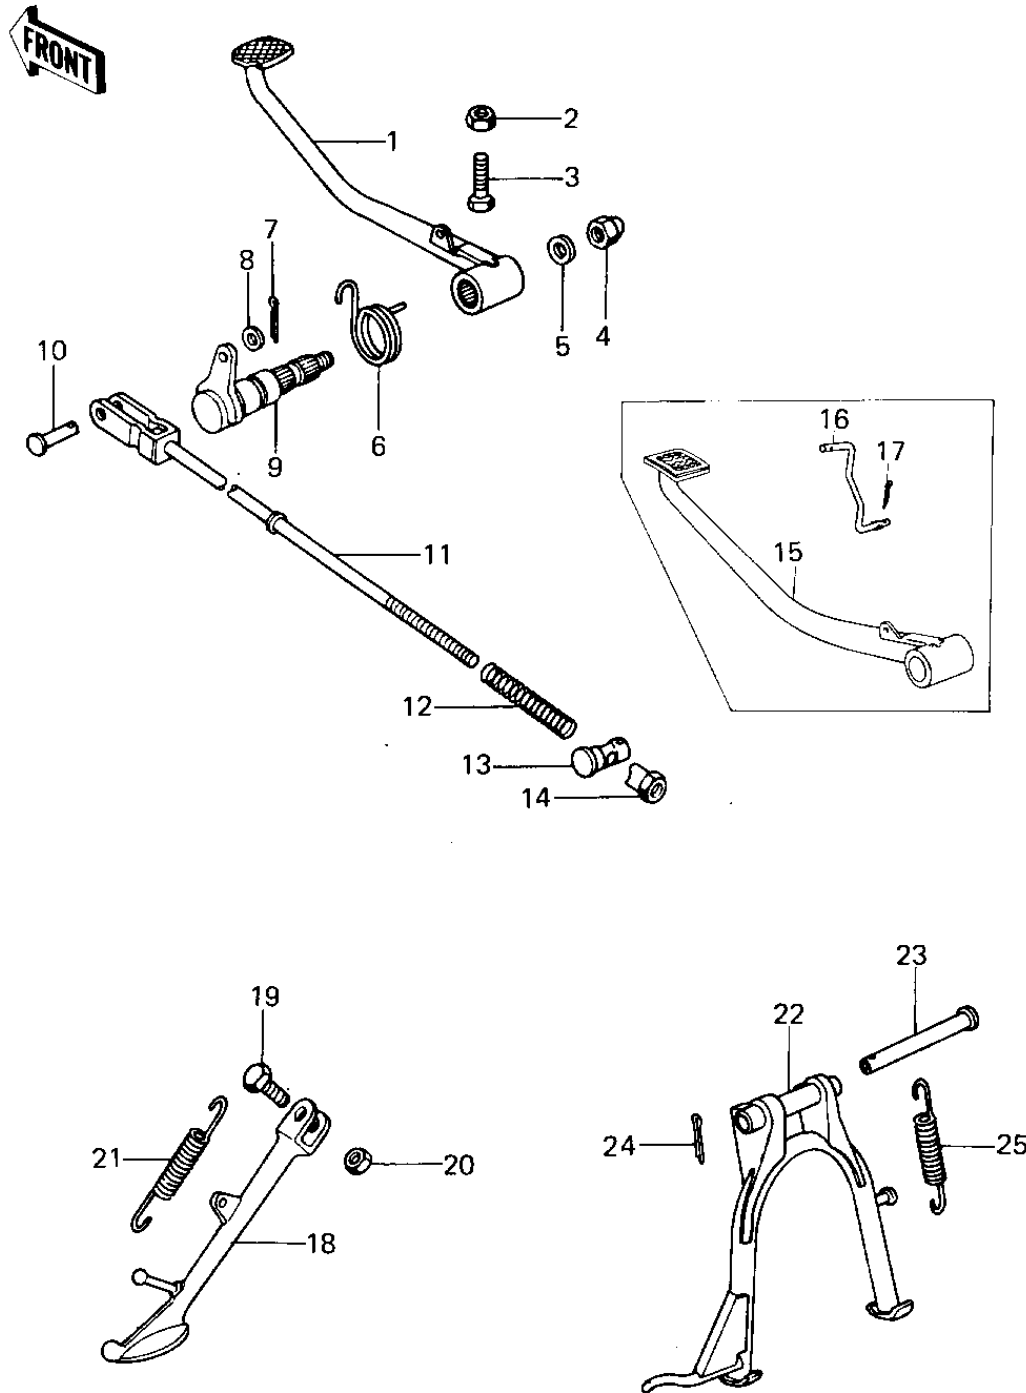

1978 KZ650-B2 PARTS DIAGRAM

STANDS/BRAKE PEDAL

1978 KZ650-B2 PARTS LIST

STANDS/BRAKE PEDAL

ITEM NAME	PART NUMBER	QUANTITY
PEDAL BRAKE (Ref # 1)	43001-1009	1
NUT 6MM (Ref # 2)	311B0600	1
BOLT-UPSET,6X20 (Ref # 3)	112G0620	1
NUT,CAP AND LOCK,8MM (Ref # 4)	92019-013	1
WASHER,8.5X20X1.6 (Ref # 5)	92022-1561	1
SPRING,BRAKE PEDAL (Ref # 6)	43005-022	1
PIN COTTER 2.0X15 (Ref # 7)	550D2015	1
WASHER PLAIN 6MM (Ref # 8)	410B0600	1
SHAFT,BRAKE PEDAL (Ref # 9)	43004-012	1
PIN-BRAKE ROD FITTING (Ref # 10)	92043-064	1
ROD-BRAKE (Ref # 11)	43011-009	1
SPRING,BRAKE ROD (Ref # 12)	43012-001	1
PIN-BRAKE ROD (Ref # 13)	92043-065	1
NUT-BRAKE ROD ADJUST (Ref # 14)	92015-042	1
PEDAL BRAKE (Ref # 15)	43001-1009	1
HOOK,BRAKE SWITCH (Ref # 16)	27012-1003	1
PIN COTTER 1.6X10 (Ref # 17)	550D1610	1
STAND-SIDE (Ref # 18)	34024-1103	1
BOLT-SIDE STAND (Ref # 19)	92003-079	1
NUT,10MM (Ref # 20)	314B1000	1
SPRING,SIDE STAND (Ref # 21)	34025-005	1
STAND-MAIN (Ref # 22)	34011-1041	1
SHAFT,MAIN STAND (Ref # 23)	34019-015	1
PIN COTTER 3.0X30 (Ref # 24)	550D3030	1
SPRING,MAIN STAND (Ref # 25)	34023-016	1