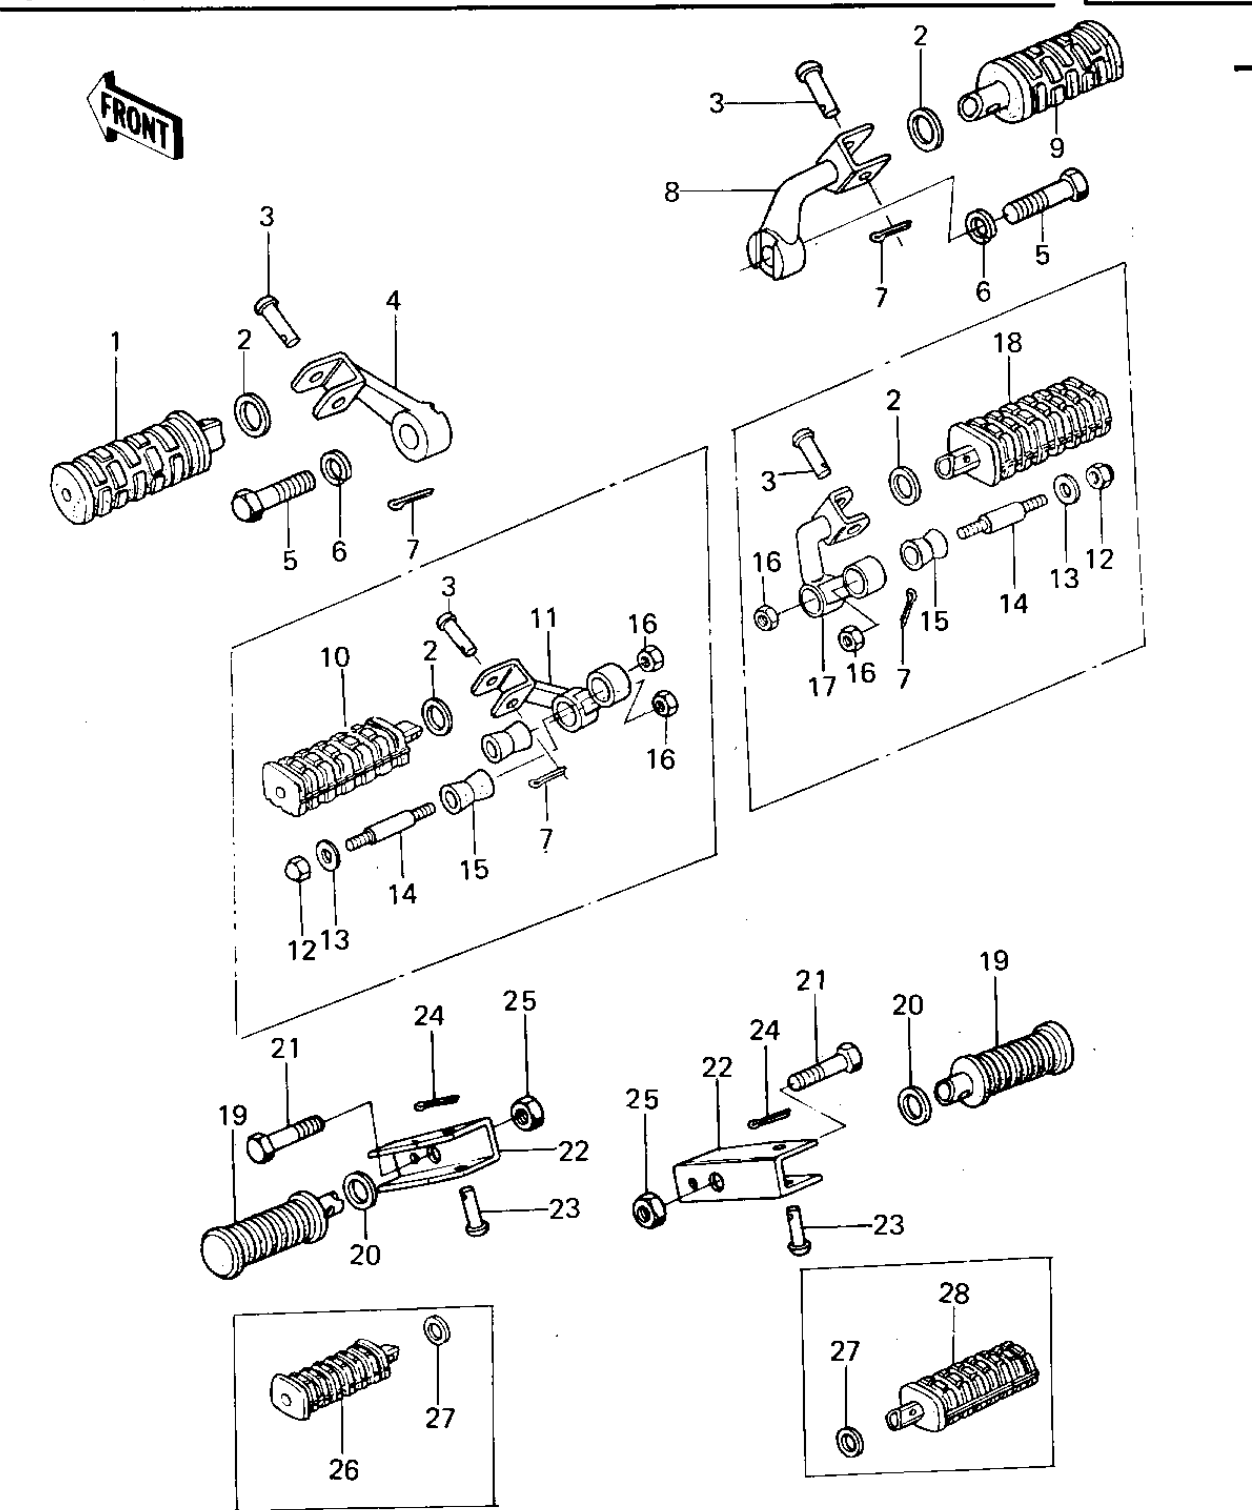

1977 KZ650-B1 PARTS DIAGRAM

FOOTRESTS

1977 KZ650-B1 PARTS LIST

FOOTRESTS

ITEM NAME	PART NUMBER	QUANTITY
BAR-FOOTREST,L.H (Ref # 1)	34028-011	1
WASHER,PLAIN (Ref # 2)	92022-250	2
PIN-FOOTREST BAR FIT (Ref # 3)	92043-080	2
BRACKET FTR.BAR,L.H. (Ref # 4)	34003-063	1
BOLT HEX HEAD 12X40 (Ref # 5)	113G1240	2
WASHER SPRING 12MM (Ref # 6)	461F1200	2
PIN COTTER 2.5X16 (Ref # 7)	550D2516	2
BRACKET,FTR BAR,R.H. (Ref # 8)	34003-064	1
BAR-FOOTREST,R.H (Ref # 9)	34028-012	1
STEP,FOOTREST,FRONT,L (Ref # 10)	34028-1007	1
HOLDER,STEP,L.H. (Ref # 11)	34003-1012	1
NUT,CAP AND LOCK,8MM (Ref # 12)	92019-013	4
CAP,FOOTRESTBAR (Ref # 13)	92102-010	4
STUD,FOOTREST BAR FIT (Ref # 14)	92004-048	4
DAMPER RUBBER,FOOTRES (Ref # 15)	92075-293	4
NUT 10MM (Ref # 16)	315B1000	4
HOLDER,STEP,R.H. (Ref # 17)	34003-1015	1
STEP,FOOTREST,FRONT,R (Ref # 18)	34028-1008	1
RUBBER,FOOTREST (Ref # 19)	92076-027	2
WASHER-PLAIN (OPT) (Ref # 20)	92022-199	2
BOLT,HEX HEAD,10X40 (Ref # 21)	92003-213	2
BRACKET,REAR FOOTREST (Ref # 22)	34036-002	2
PIN (Ref # 23)	92043-1464	2
PIN,COTTER,2.0X12 (Ref # 24)	550D2012	2
NUT,LOCK,10MM (Ref # 25)	92019-021	2
STEP,FOOTREST,REAR,LH (Ref # 26)	34028-1009	1
WASHER-PLAIN (Ref # 27)	92022-181	2
STEP,FOOTREST,REAR,RH (Ref # 28)	34028-1010	1