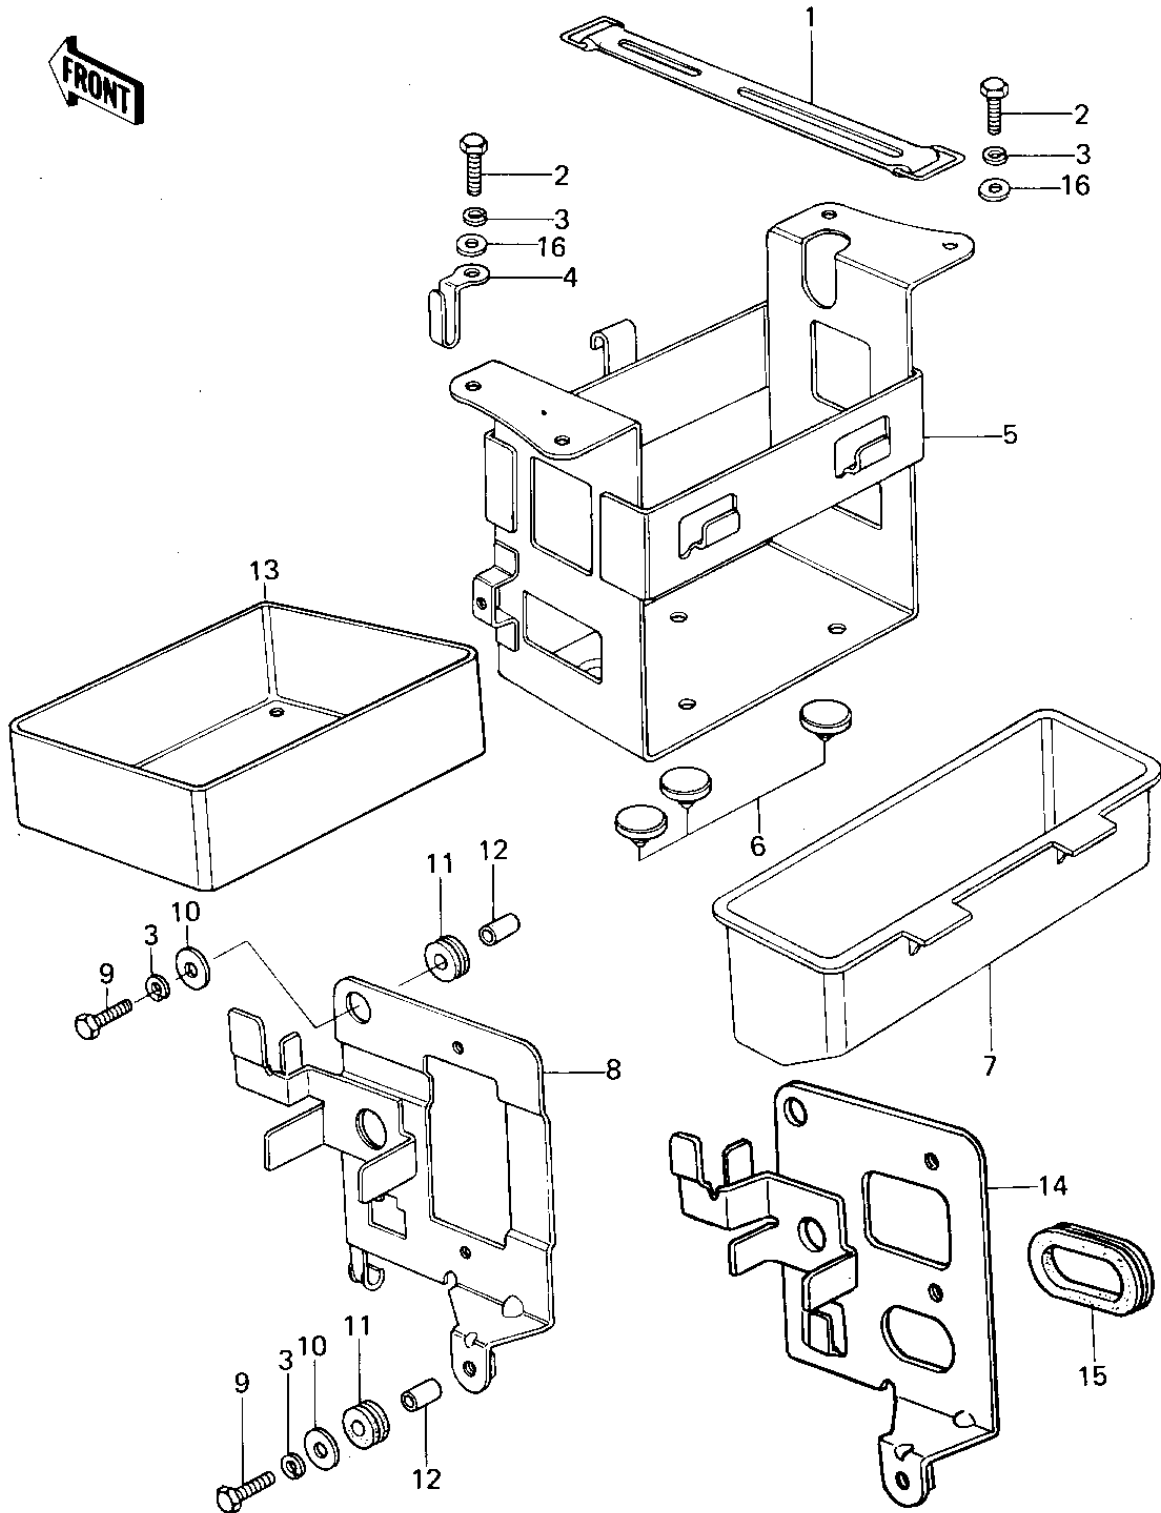

1978 KZ650-B2 PARTS DIAGRAM

BATTERY CASE/TOOL CASE

1978 KZ650-B2 PARTS LIST

BATTERY CASE/TOOL CASE

ITEM NAME	PART NUMBER	QUANTITY
BAND,OIL TANK (Ref # 1)	92072-054	1
BOLT-UPSET,6X12 (Ref # 2)	112G0612	1
WASHER SPRING 6MM (Ref # 3)	461F0600	1
BRACKET,HELMET HOLDER (Ref # 4)	32122-057	1
CASE,BATTERY (Ref # 5)	32097-043	1
CASE,BATTERY (Ref # 5)	32097-1005	1
DAMPER RUBBER (Ref # 6)	92075-078	1
CASE,TOOL (Ref # 7)	32098-028	1
BRACKET,ELECTRO BASE (Ref # 8)	32129-016	1
BOLT-UPSET (Ref # 9)	112G0625	1
WASHER,PLAIN,7MM (Ref # 10)	92022-228	1
DAMPER (Ref # 11)	92075-317	1
COLLAR-CLAMP (Ref # 12)	92027-291	1
CASE,BATTERY (Ref # 13)	32099-015	1
BRACKET,ELECTRO BASE (Ref # 14)	11036-1089	1
GROMMET,ELECTO BASE (Ref # 15)	92071-1007	1
WASHER PLAIN 6MM (Ref # 16)	410B0600	1