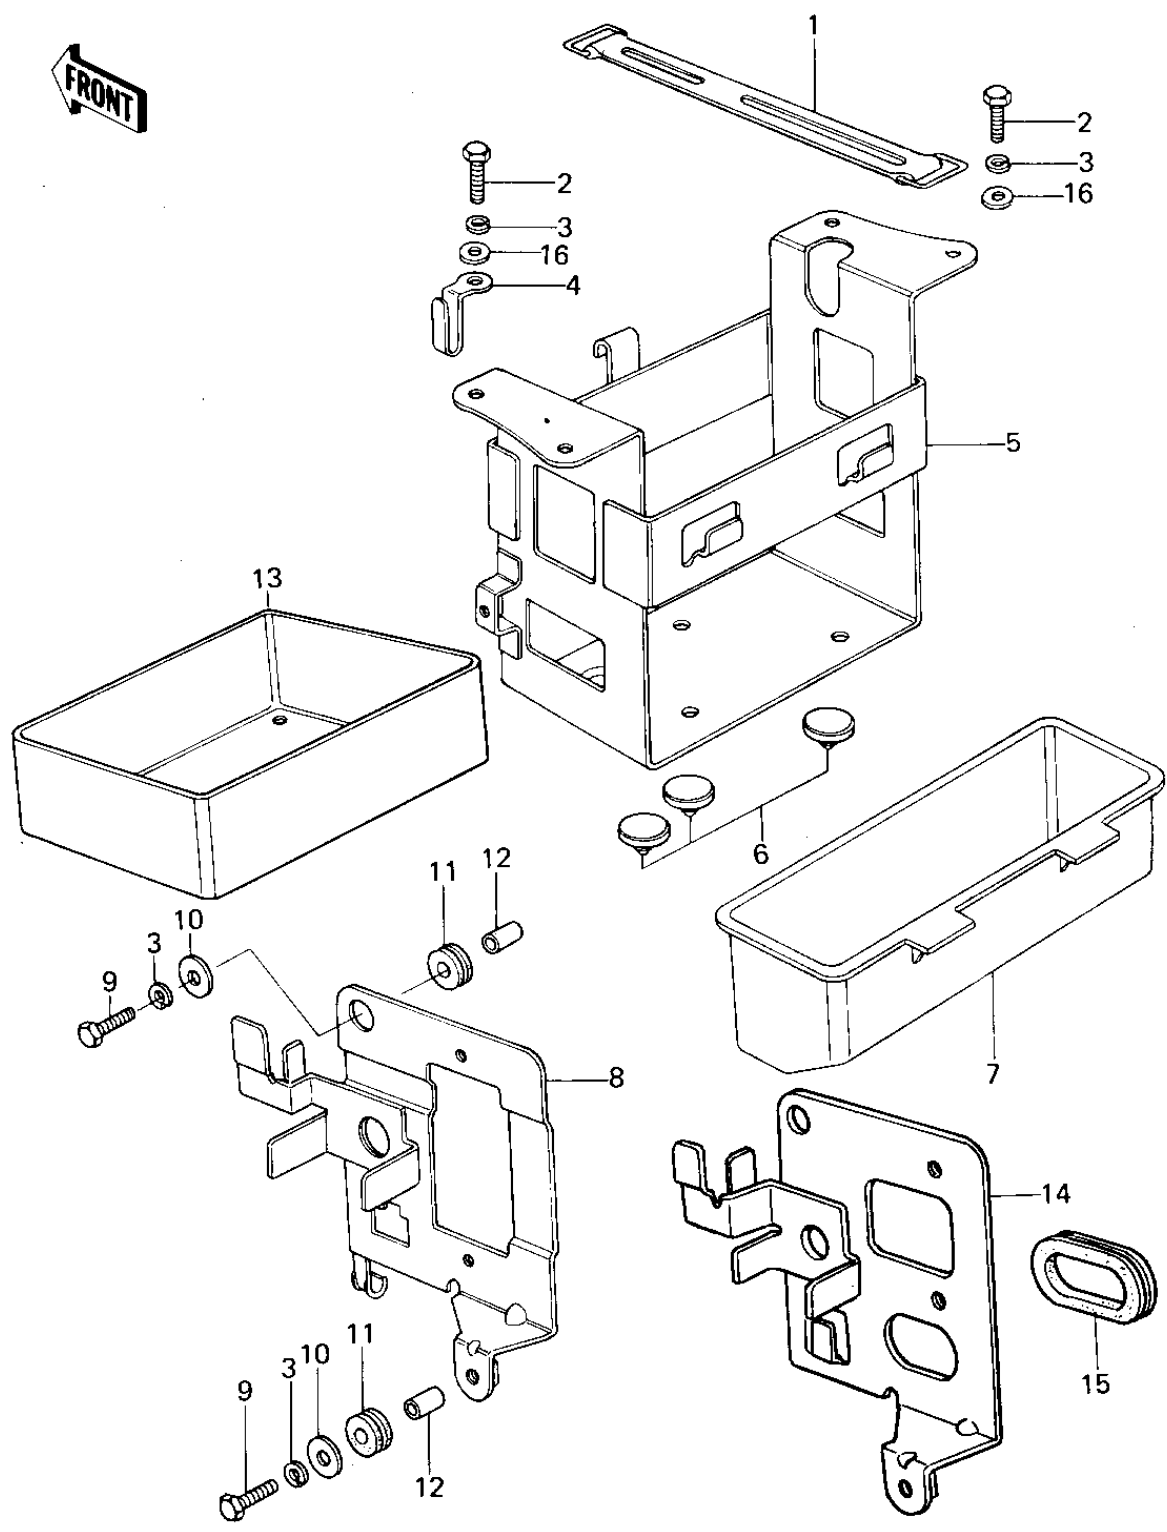

1977 KZ650-B1 PARTS DIAGRAM

BATTERY CASE/TOOL CASE

1977 KZ650-B1 PARTS LIST

BATTERY CASE/TOOL CASE

ITEM NAME	PART NUMBER	QUANTITY
BAND,OIL TANK (Ref # 1)	92072-054	1
BOLT-UPSET,6X12 (Ref # 2)	112G0612	4
WASHER SPRING 6MM (Ref # 3)	461F0600	6
BRACKET,HELMET HOLDER (Ref # 4)	32122-057	1
CASE,BATTERY (Ref # 5)	32097-043	1
CASE,BATTERY (Ref # 5)	32097-1005	1
DAMPER RUBBER (Ref # 6)	92075-078	3
CASE,TOOL (Ref # 7)	32098-028	1
BRACKET,ELECTRO BASE (Ref # 8)	32129-016	1
BOLT-UPSET (Ref # 9)	112G0625	2
WASHER,PLAIN,7MM (Ref # 10)	92022-228	2
DAMPER (Ref # 11)	92075-317	2
COLLAR-CLAMP (Ref # 12)	92027-291	2
CASE,BATTERY (Ref # 13)	32099-015	1
BRACKET,ELECTRO BASE (Ref # 14)	11036-1089	1
GROMMET,ELECTO BASE (Ref # 15)	92071-1007	1
WASHER PLAIN 6MM (Ref # 16)	410B0600	4