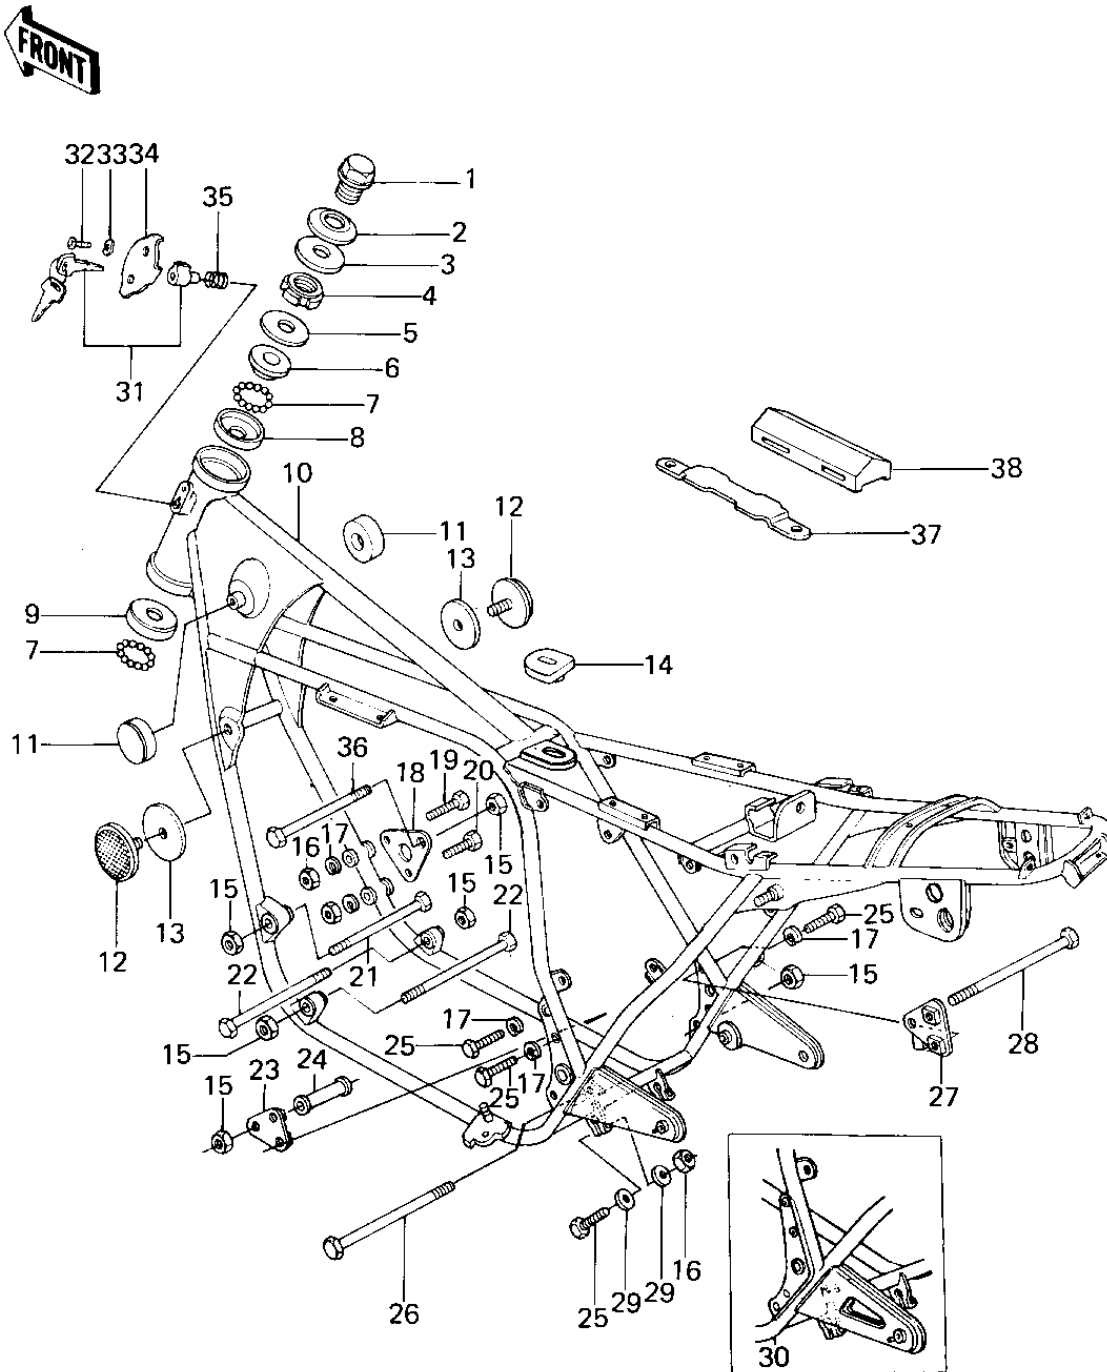

1978 KZ650-B2 PARTS DIAGRAM

FRAME/FRAME FITTINGS

1978 KZ650-B2 PARTS LIST

FRAME/FRAME FITTINGS

ITEM NAME	PART NUMBER	QUANTITY
BOLT,STEERG STEM HEAD (Ref # 1)	92007-031	1
WASHER,STEERG STM HD (Ref # 2)	92022-230	1
WASHER,WAVE (Ref # 3)	46100-003	1
NUT STEERING STEM LCK (Ref # 4)	92090-007	1
CAP, STEERING STEM (Ref # 5)	46098-016	1
CONE,STRNG STM BRNG (Ref # 6)	92047-011	1
BALL STEEL 1/4' (Ref # 7)	600A0800	1
RACE STRNG STEM BERNG (Ref # 8)	92048-006	1
RACE,STRNG STM BRNG (Ref # 9)	92048-008	1
FRAME (Ref # 10)	32002-155	1
DAMPER RUBBER-FL TANK (Ref # 11)	92075-101	1
REFLECTOR,REFLEX (Ref # 12)	28012-016	1
DAMPER RUBBER,REFLECT (Ref # 13)	92094-011	1
DAMPER RUBBER FUEL TA (Ref # 14)	92075-295	1
NUT,LOCK,10MM (Ref # 15)	92019-021	1
NUT,8MM (Ref # 16)	311B0800	1
WASHER SPRING 8MM (Ref # 17)	461F0800	1
PLATE,FRONT ENG.MOUNT (Ref # 18)	32030-063	1
BOLT-8X63 (Ref # 19)	92001-1397	1
BOLT,HEX HEAD,8X59 (Ref # 20)	110G0859	1
BOLT,HEX HEAD,10X72 (Ref # 21)	92001-1049	1
BOLT,HEX HEAD,10X84 (Ref # 22)	92001-1048	1
PLATE,RR ENG MONT,L.H (Ref # 23)	32030-064	1
COLLAR,L=54MM. (Ref # 24)	92027-275	1
BOLT (Ref # 25)	92001-1578	1
BOLT,HEX HEAD,10X219 (Ref # 26)	92091-032	1
PLATE,RR ENG MONT,R.H (Ref # 27)	32030-065	1
BOLT,ENGINE MOUNTING (Ref # 28)	92091-023	1
WASHER PLAIN 8MM (Ref # 29)	410B0800	1

1978 KZ650-B2 PARTS LIST

FRAME/FRAME FITTINGS

ITEM NAME	PART NUMBER	QUANTITY
FRAME (Ref # 30)	32002-1049	1
LOCK-ASSY,STEERING (Ref # 31)	27016-5009	1
LOCK-ASSY,STEERING (Ref # 31)	27016-5009	1
SCREW-TAPPING (Ref # 32)	92008-007	1
WASHER (Ref # 33)	92097-003	1
CAP,STEERING LOCK (Ref # 34)	11012-1134	1
SPRING-STEERING LOCK (Ref # 35)	27032-001	1
BOLT,HEX HEAD,10X46 (Ref # 36)	92001-1050	1
BRACKET,IGNITION COIL (Ref # 37)	11034-1125	1
DAMPER,IGNITION COIL (Ref # 38)	92075-1033	1