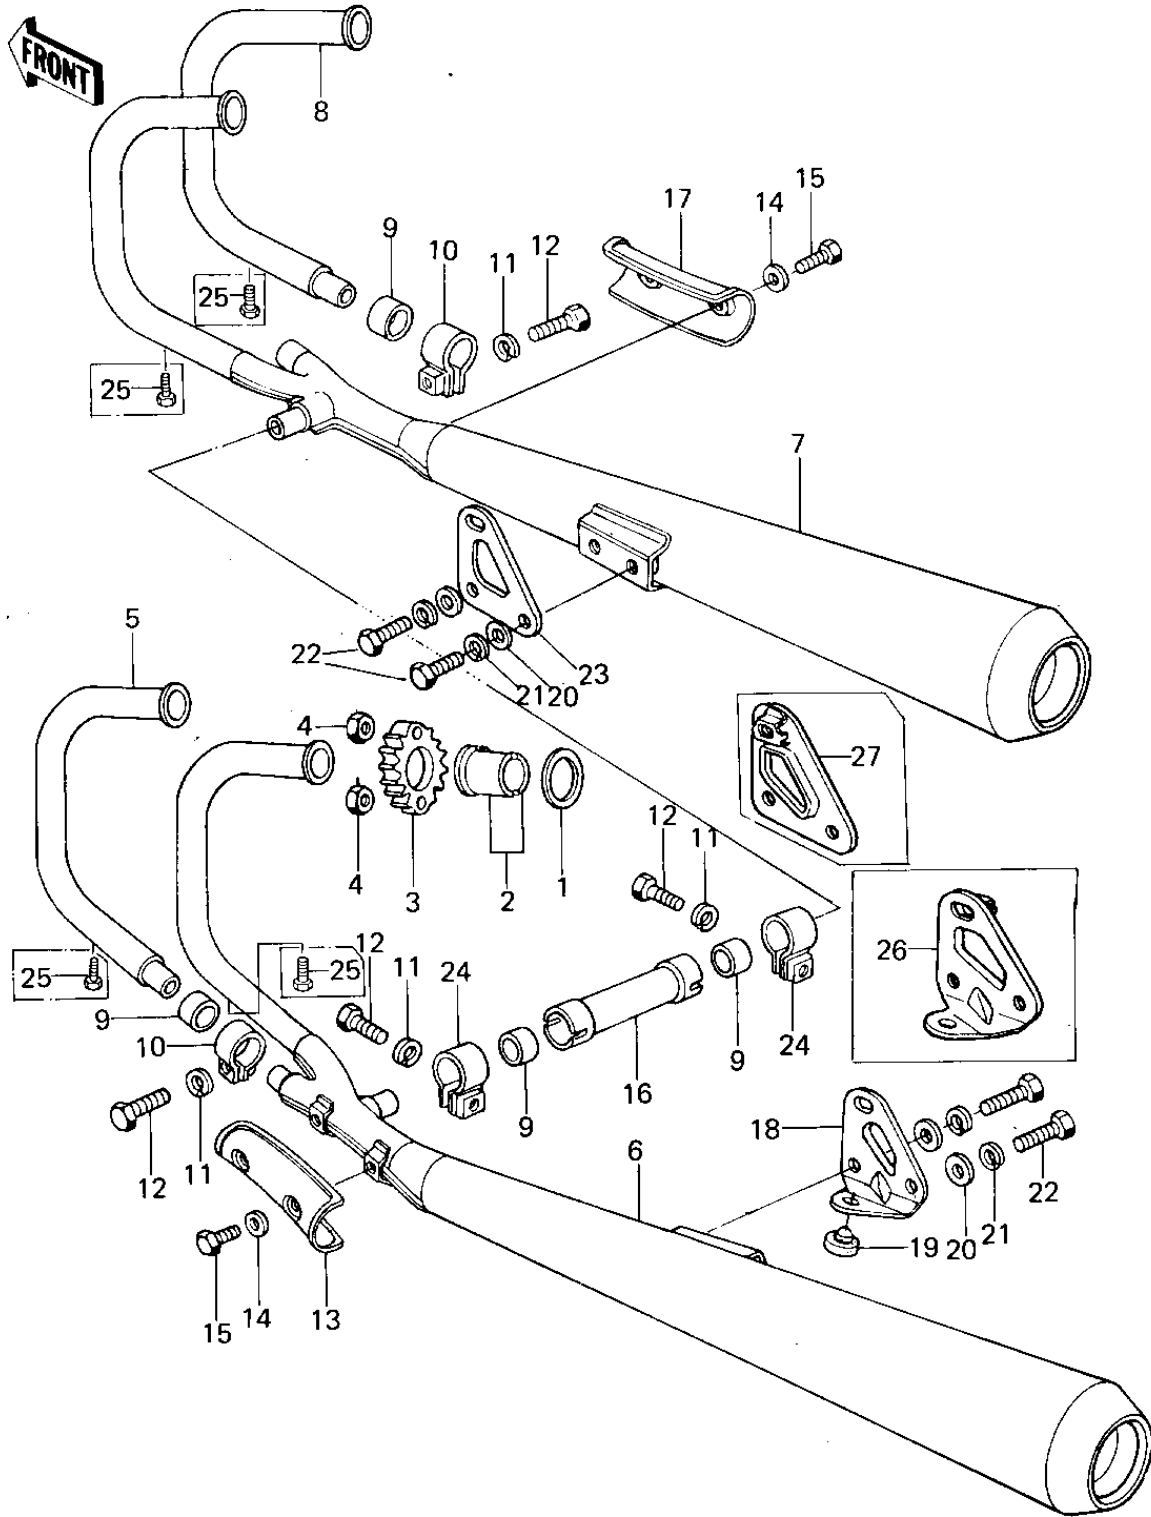

1978 KZ650-B2 PARTS DIAGRAM

MUFFLERS

1978 KZ650-B2 PARTS LIST

MUFFLERS

ITEM NAME	PART NUMBER	QUANTITY
GASKET,EXHAUST PIPE H (Ref # 1)	11009-1866	4
COLLAR,EXHAUST PIPE (Ref # 2)	92027-264	8
HOLDER,EXHAUST PIPE (Ref # 3)	18069-1006	4
NUT,LOCK 6MM (Ref # 4)	92017-014	8
PIPE-EXHAUST,#4 (Ref # 5)	18049-1397	1
PIPE-EXHAUST,#4 (Ref # 5)	18049-1397	1
MUFFLER ASSY,L.H (Ref # 6)	18001-1002	1
MUFFLER ASSY,L.H (Ref # 6)	18001-1002	1
MUFFLER ASSY,L.H (Ref # 6)	18001-1002	1
MUFFLER ASSY,R.H (Ref # 7)	18001-1003	1
MUFFLER ASSY,R.H (Ref # 7)	18001-1003	1
MUFFLER ASSY,R.H (Ref # 7)	18001-1003	1
PIPE-EXHAUST,#4 (Ref # 8)	18049-1397	1
PIPE-EXHAUST,#4 (Ref # 8)	18049-1397	1
GASKET,MUFFLER CONNEC (Ref # 9)	11060-1051	4
GASKET,MUFFLER CONNEC (Ref # 9)	11060-1051	4
CLAMP,MUFFLER (Ref # 10)	92037-1220	2
WASHER SPRING 8MM (Ref # 11)	461F0800	4
BOLT-SMALL-UPSET 8X25 (Ref # 12)	115G0825	4
COVER,MUFFLER,L.H. (Ref # 13)	14025-1099	1
COVER,MUFFLER,L.H. (Ref # 13)	14025-1099	1
WASHER-PLAIN,6MM (Ref # 14)	411D0600	4
SCREW,PAN HEAD,6X8 (Ref # 15)	92011-039	4
PIPE,MUFFLER CONNECTI (Ref # 16)	32032-1669	1
COVER,MUFFLER,R.H. (Ref # 17)	14025-1100	1
COVER,MUFFLER,R.H. (Ref # 17)	14025-1100	1
BRACKET,MUFFLER,L.H. (Ref # 18)	32069-1040	1
DAMPER RUBB MAIN STAD (Ref # 19)	92075-015	1
WASHER PLAIN 8MM (Ref # 20)	411B0800	4