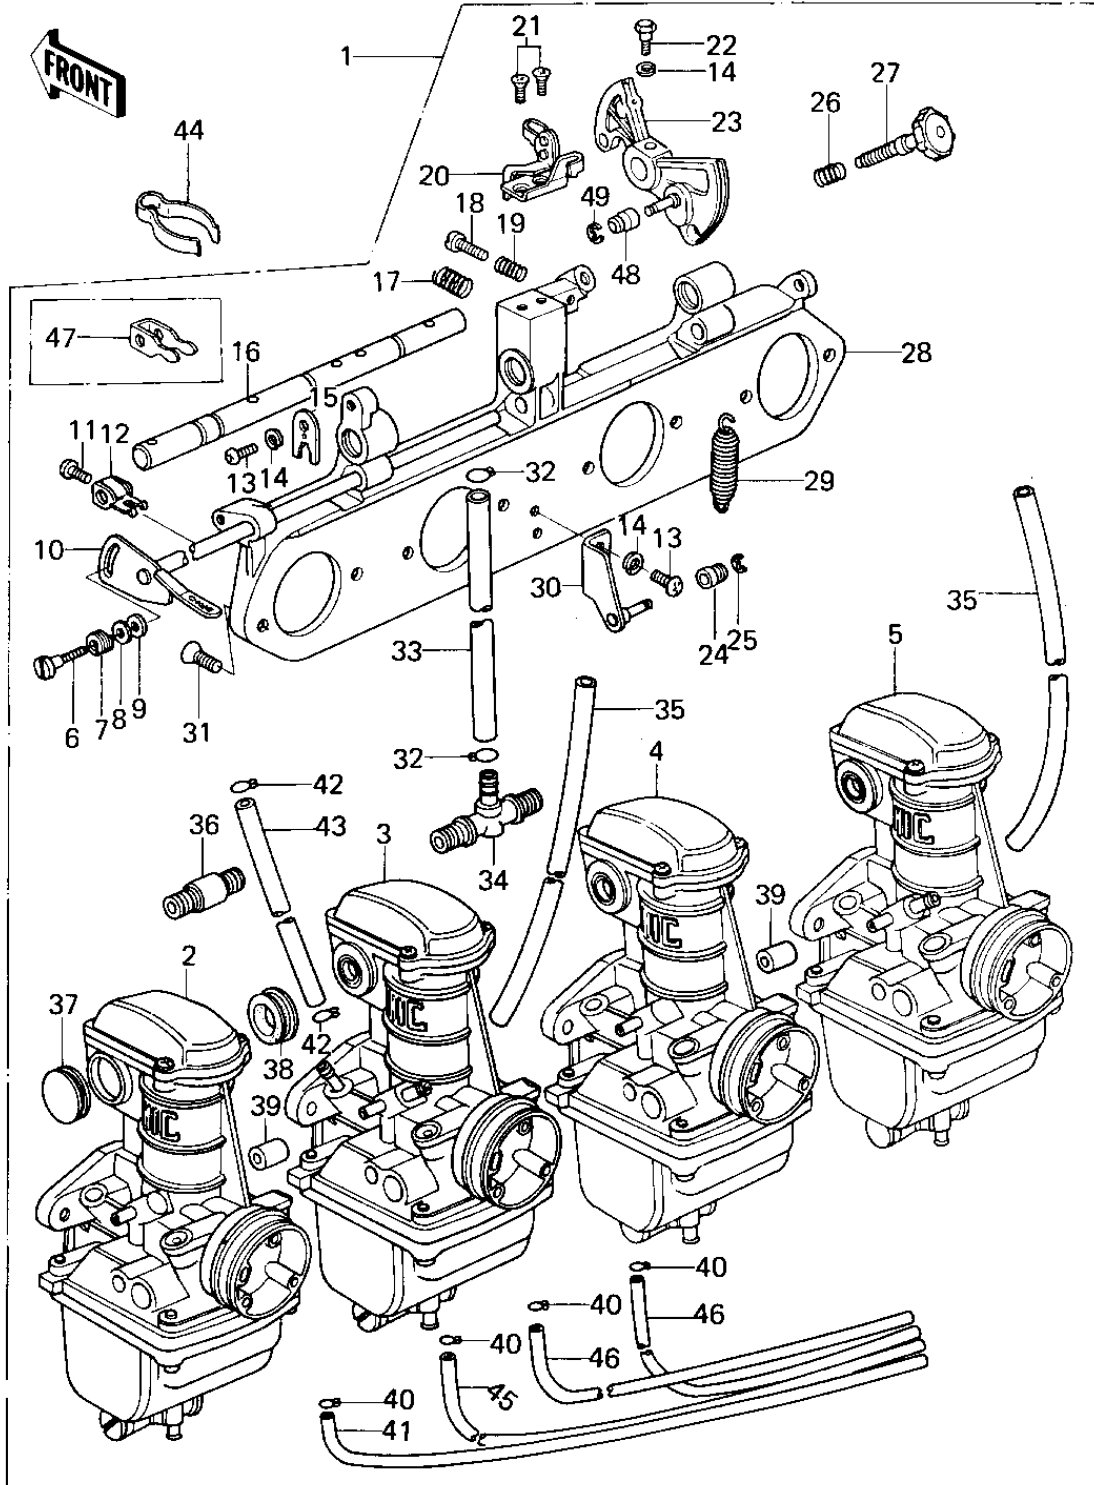

1979 KZ650-B3 PARTS DIAGRAM

CARBURETOR ASSY