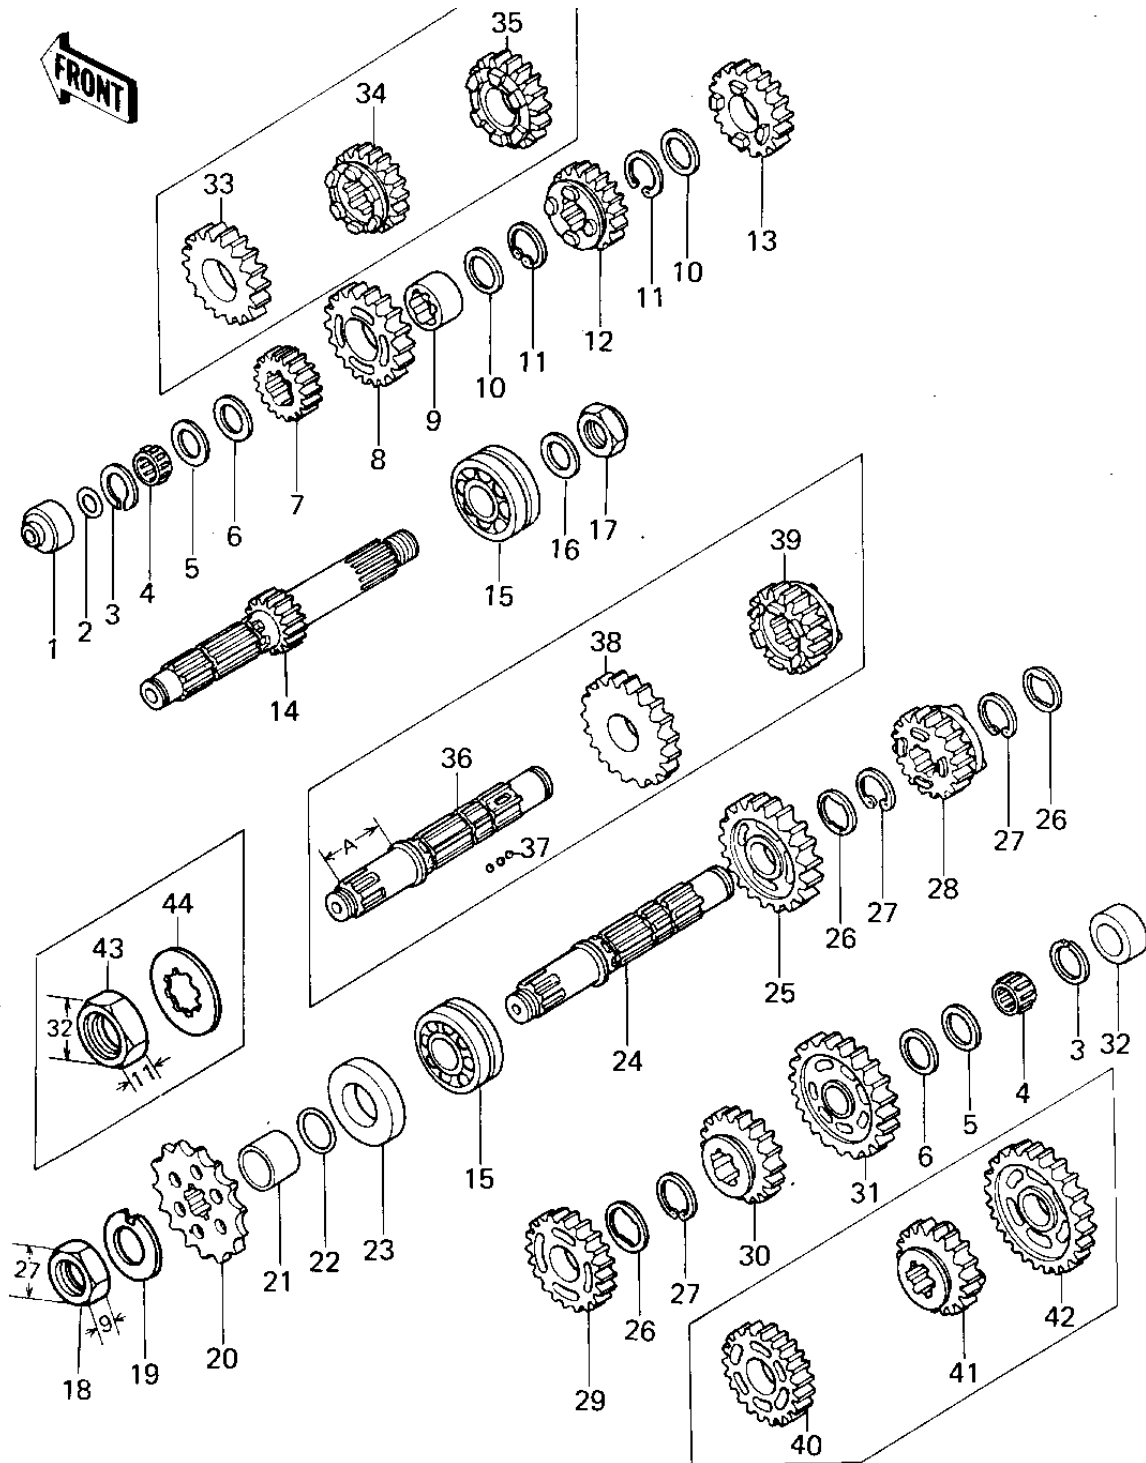

1978 KZ650-B2 PARTS DIAGRAM

TRANSMISSION

1978 KZ650-B2 PARTS LIST

TRANSMISSION

ITEM NAME	PART NUMBER	QUANTITY
BUSHING,DRIVE SHAFT (Ref # 1)	92028-179	2
"O" RING,7MM (Ref # 2)	670B1507	2
CIRCLIP (Ref # 3)	92033-015	2
BEARING,VS20/14A (Ref # 4)	92046-1030	2
WASHER THRUST (Ref # 5)	92022-112	2
SHIM-KICK SHAFT (Ref # 5)	92022-144	2
WASHER,PLAIN (Ref # 5)	92022-1026	2
WASHER THRUST (Ref # 6)	92022-113	2
2ND GEAR,DRIVE (Ref # 7)	13130-041	2
TOP GEAR,DRIVE (Ref # 8)	13136-060	2
BUSHING,DRV SHFT TOP (Ref # 9)	92028-1007	2
BUSHING,DRV SHFT TOP (Ref # 9)	92028-1007	2
WASHER PLAIN (Ref # 10)	92022-161	2
CIRCLIP (Ref # 11)	92033-026	2
3RD GEAR,DRIVE (Ref # 12)	13132-044	2
4TH GEAR,DRIVE (Ref # 13)	13134-029	2
SHAFT,DRIVE (Ref # 14)	13127-051	2
BEARING,BALL (Ref # 15)	92045-035	2
WASHER (Ref # 16)	92125-002	2
NUT,20MM (Ref # 17)	92015-1555	2
NUT 20MM (Ref # 18)	92016-028	2
WASHER,LOCK,20MM (Ref # 19)	92024-044	2
ENGINE SPROCKET,16T (Ref # 20)	13144-063	2
ENGINE SPROCKET,17T (Ref # 20)	13144-1009	2
COLLAR,ENG SPROCKET (Ref # 21)	92027-288	2
"O" RING (Ref # 22)	92055-035	2
OIL SEAL SC325210 (Ref # 23)	92050-024	2
SHAFT,OUTPUT (Ref # 24)	13128-044	2
2ND GEAR,OUTPUT (Ref # 25)	13131-052	2