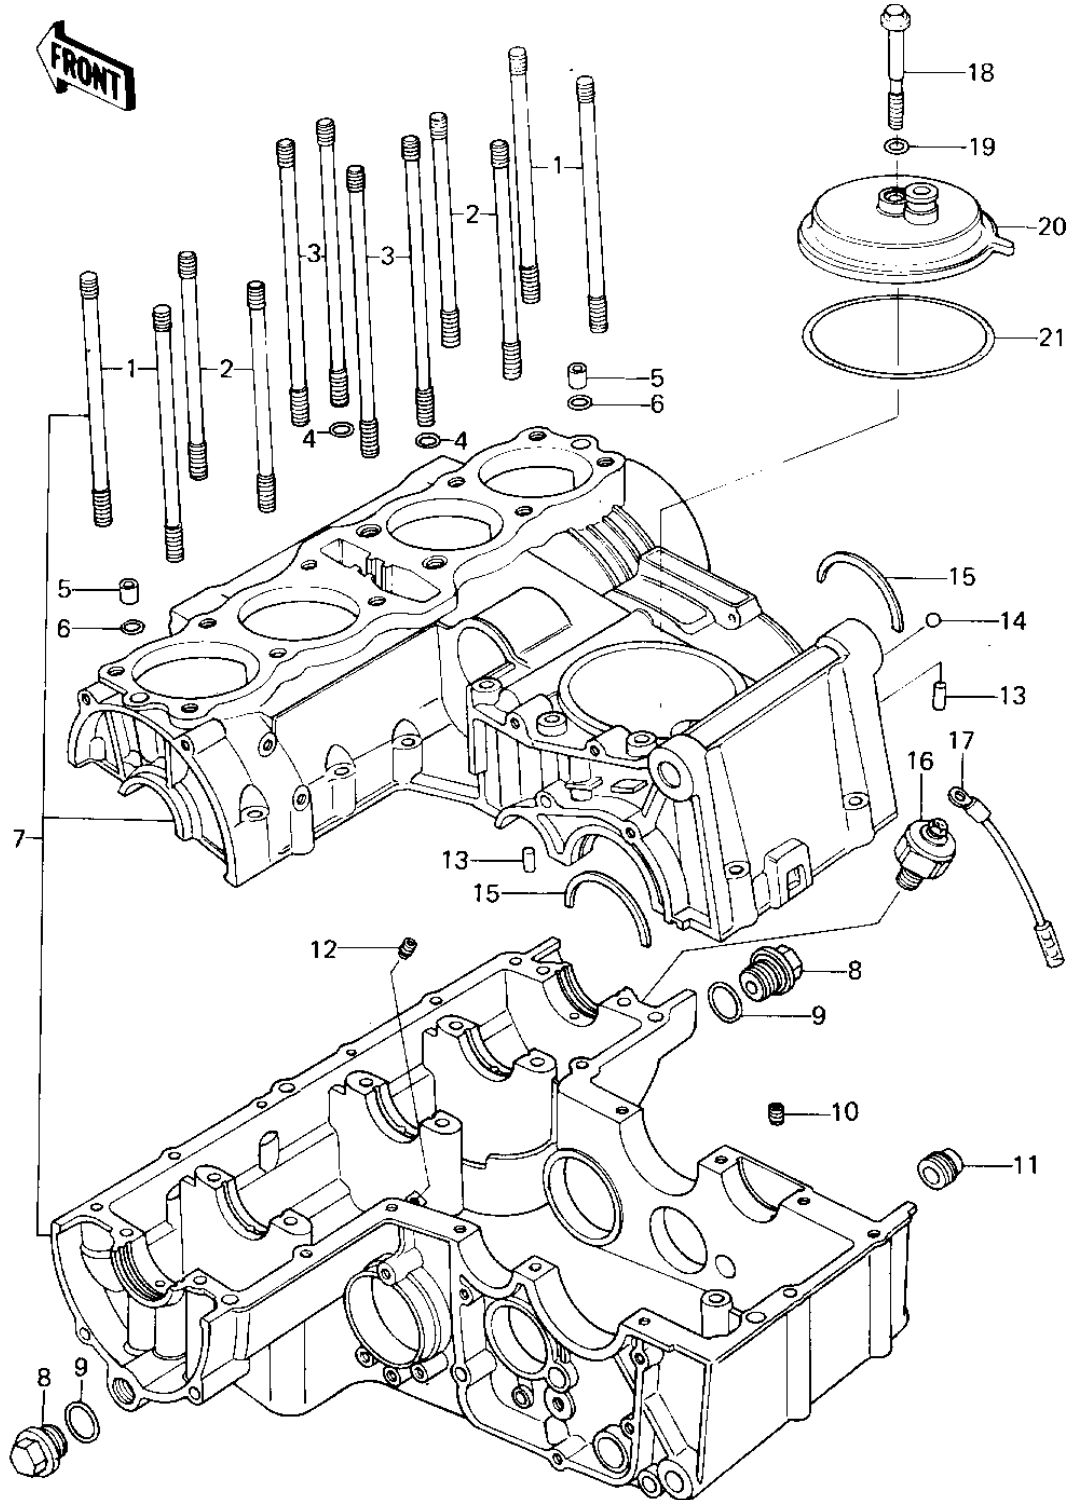

1978 KZ650-B2 PARTS DIAGRAM

CRANKCASE/BREATHER COVER

1978 KZ650-B2 PARTS LIST

CRANKCASE/BREATHER COVER

ITEM NAME	PART NUMBER	QUANTITY
STUD,10X133 (Ref # 1)	92004-1004	2
STUD,10X133 (Ref # 1)	92004-1004	2
STUD,10X116 (Ref # 2)	92004-1007	2
STUD,10X116 (Ref # 2)	92004-1007	2
STUD,10X153 (Ref # 3)	92004-062	2
"O" RING,8.8MM (Ref # 4)	92055-099	2
NOZZLE (Ref # 5)	92062-016	2
O RING (Ref # 6)	670D2010	2
CRANKCASE ASSY (Ref # 7)	14001-101	2
CRANKCASE SET (Ref # 7)	14001-5046	2
PLUG (Ref # 8)	92066-066	2
RING-O (Ref # 9)	92055-1146	2
NOZZLE (Ref # 10)	92062-015	2
NOZZLE (Ref # 11)	92062-014	2
NOZZLE,OIL BIAS (Ref # 12)	92062-011	2
PIN DOWEL 6MM (Ref # 13)	92042-016	2
PLUG (Ref # 14)	92066-057	2
RING BEARING SETTING (Ref # 15)	14013-004	2
SWITCH ASY,OIL PRSSUR (Ref # 16)	16144-006	2
WIRE,LEAD,OIL SWITCH (Ref # 17)	26011-1011	2
WIRE,LEAD,OIL SWITCH (Ref # 17)	26011-1011	2
BOLT,HEX HEAD,8X72 (Ref # 18)	92003-107	2
"O" RING,8MM (Ref # 19)	670B1508	2
BODY-BREATHER (Ref # 20)	14070-1008	2
"O" RING,91MM (Ref # 21)	92055-052	2