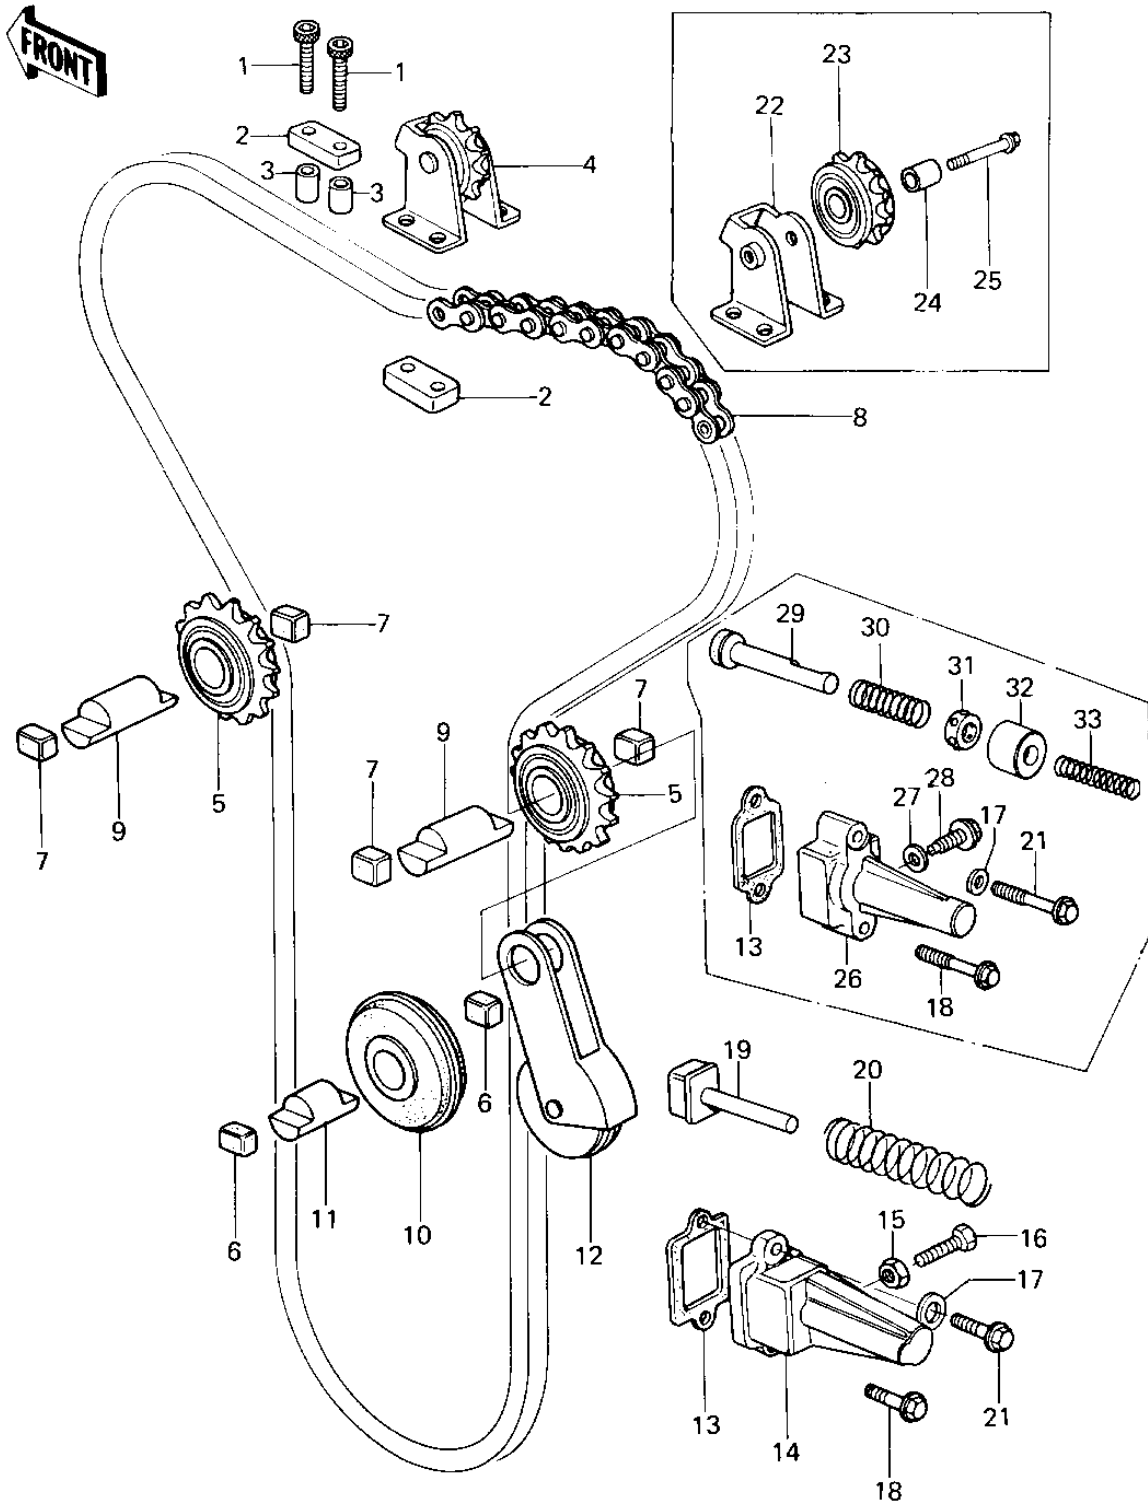

1978 KZ650-B2 PARTS DIAGRAM

CAM CHAIN/TENSIONER

1978 KZ650-B2 PARTS LIST

CAM CHAIN/TENSIONER

ITEM NAME	PART NUMBER	QUANTITY
BOLT,ALLEN,6X32 (Ref # 1)	120Q0632	2
DAMPER RUBBER (Ref # 2)	92075-289	2
COLLAR,8X15 (Ref # 3)	92027-1079	2
IDLER ASSY,CAM CHAIN (Ref # 4)	12053-1013	2
IDLER ASSY,CAM CHAIN (Ref # 5)	12053-1012	2
DAMPER RUBBER (Ref # 6)	92075-123	2
RUBBER,GUIDE ROLLAR (Ref # 7)	92075-232	2
CHAIN,CAM (Ref # 8)	21070-012	2
SHAFT,GUIDE ROLLER (Ref # 9)	12052-005	2
ROLLER,CAM CHN GUIDE (Ref # 10)	12055-004	2
SHAFT,CAM CHAIN GUIDE (Ref # 11)	12052-003	2
TENSIONER,CAM CHAIN (Ref # 12)	12048-015	2
GASKET,TENSIONER (Ref # 13)	11009-1980	2
HOLDER,TENSIONER (Ref # 14)	12049-1003	2
NUT 6MM (Ref # 15)	311B0600	2
BOLT,TENSIONER ADJUST (Ref # 16)	92003-093	2
WASHER OIL PUMP BANJO (Ref # 17)	92022-077	2
BOLT,FLANGED,6X30 (Ref # 18)	130G0630	2
PUSH ROD,CAM CHAIN (Ref # 19)	12054-001	2
SPRING,TENSTIONER (Ref # 20)	92081-107	2
BOLT,FLANGED,6X35 (Ref # 21)	130H0635	2
IDLER ASSY,CAM CHAIN (Ref # 22)	12053-1013	2
IDLER ASSY,CAM CHAIN (Ref # 23)	12053-1012	2
COLLAR,IDLER (Ref # 24)	92027-261	2
BOLT,FLANGED,6X25 (Ref # 25)	130G0625	2
TENSIONER KIT (Ref # 26)	99996-1021	2
WASHER OIL PUMP BANJO (Ref # 27)	92022-077	2
BELT,TENSIONER ADJUST (Ref # 28)	92001-1155	2
ROD ASSY,PUSH (Ref # 29)	13116-1008	2

1978 KZ650-B2 PARTS LIST

CAM CHAIN/TENSIONER

ITEM NAME	PART NUMBER	QUANTITY
SPRING,TENSIONER (Ref # 30)	92081-1068	2
RETAINER (Ref # 31)	14020-1002	2
COLLAR, TENSIONER (Ref # 32)	92027-1102	2
SPRING (Ref # 33)	92081-146	2