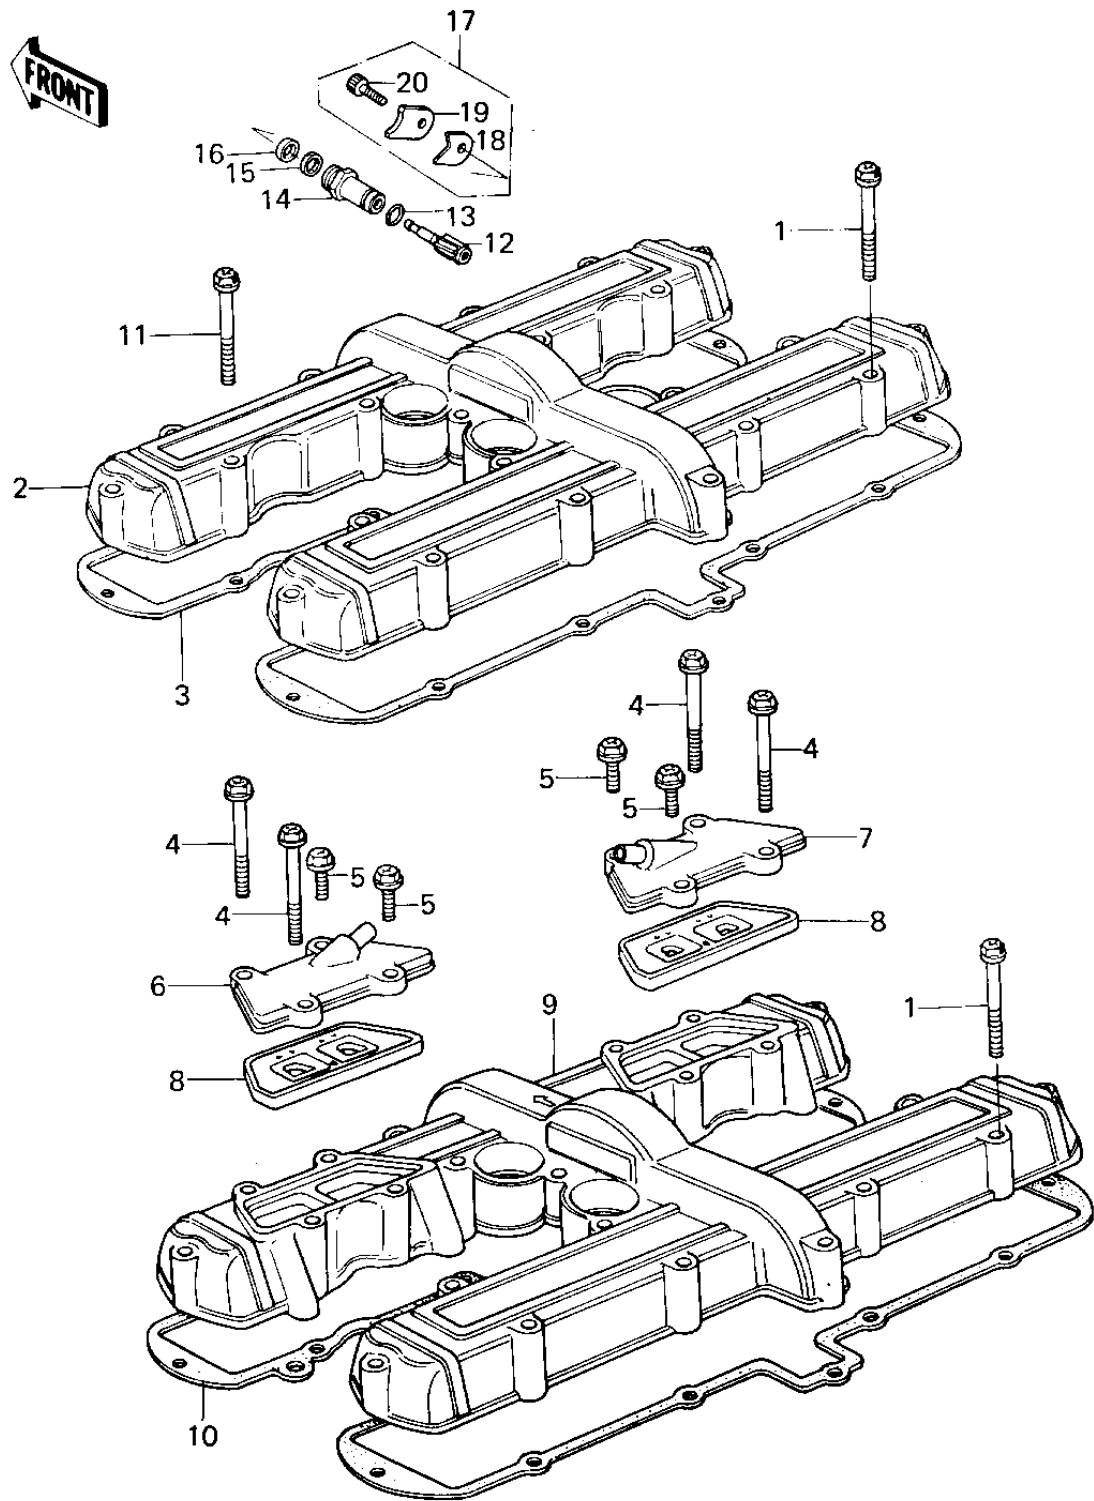

1977 KZ650-B1 PARTS DIAGRAM

CYLINDER HEAD COVERS

1977 KZ650-B1 PARTS LIST

CYLINDER HEAD COVERS

ITEM NAME	PART NUMBER	QUANTITY
BOLT,HEX HEAD,6X45 (Ref # 1)	92001-165	20
COVER,CYLINDER HEAD (Ref # 2)	11022-009-2H	1
GASKET,CYL HEAD COVER (Ref # 3)	11009-1025	1
BOLT,HEX HEAD,6X65 (Ref # 4)	92001-1102	4
BOLT,FLANGED,6X22 (Ref # 5)	92001-1352	4
CAP ASSY,L.H,REED VLV (Ref # 6)	14075-5002	1
CAP ASSY,R.H,REED VLV (Ref # 7)	14075-5001	1
VALVE ASSY REED (Ref # 8)	12021-1003	2
COVER,CYLINDER HEAD (Ref # 9)	14025-1058	1
GASKET,CYL HEAD COVER (Ref # 10)	11009-1065	1
BOLT,HEX HEAD,6X45 (Ref # 11)	92001-165	4
GEAR,TACHOMETER,10T (Ref # 12)	13223-011	1
RING-O,10MM (Ref # 13)	92055-1149	1
GUIDE,TACHOMETER GEAR (Ref # 14)	92087-010	1
OIL SEAL (Ref # 15)	92050-075	1
GASKET,TACHOMETER GER (Ref # 16)	92065-103	1
HOLDER SET,TACHOMETER (Ref # 17)	13091-5001	1
HOLDER,TACHOMETR,3.2T (Ref # 18)	13091-1009	1
HOLDER,TACHOMETER2.3T (Ref # 19)	13091-1008	1
BOLT,6X14 (Ref # 20)	120P0614	1