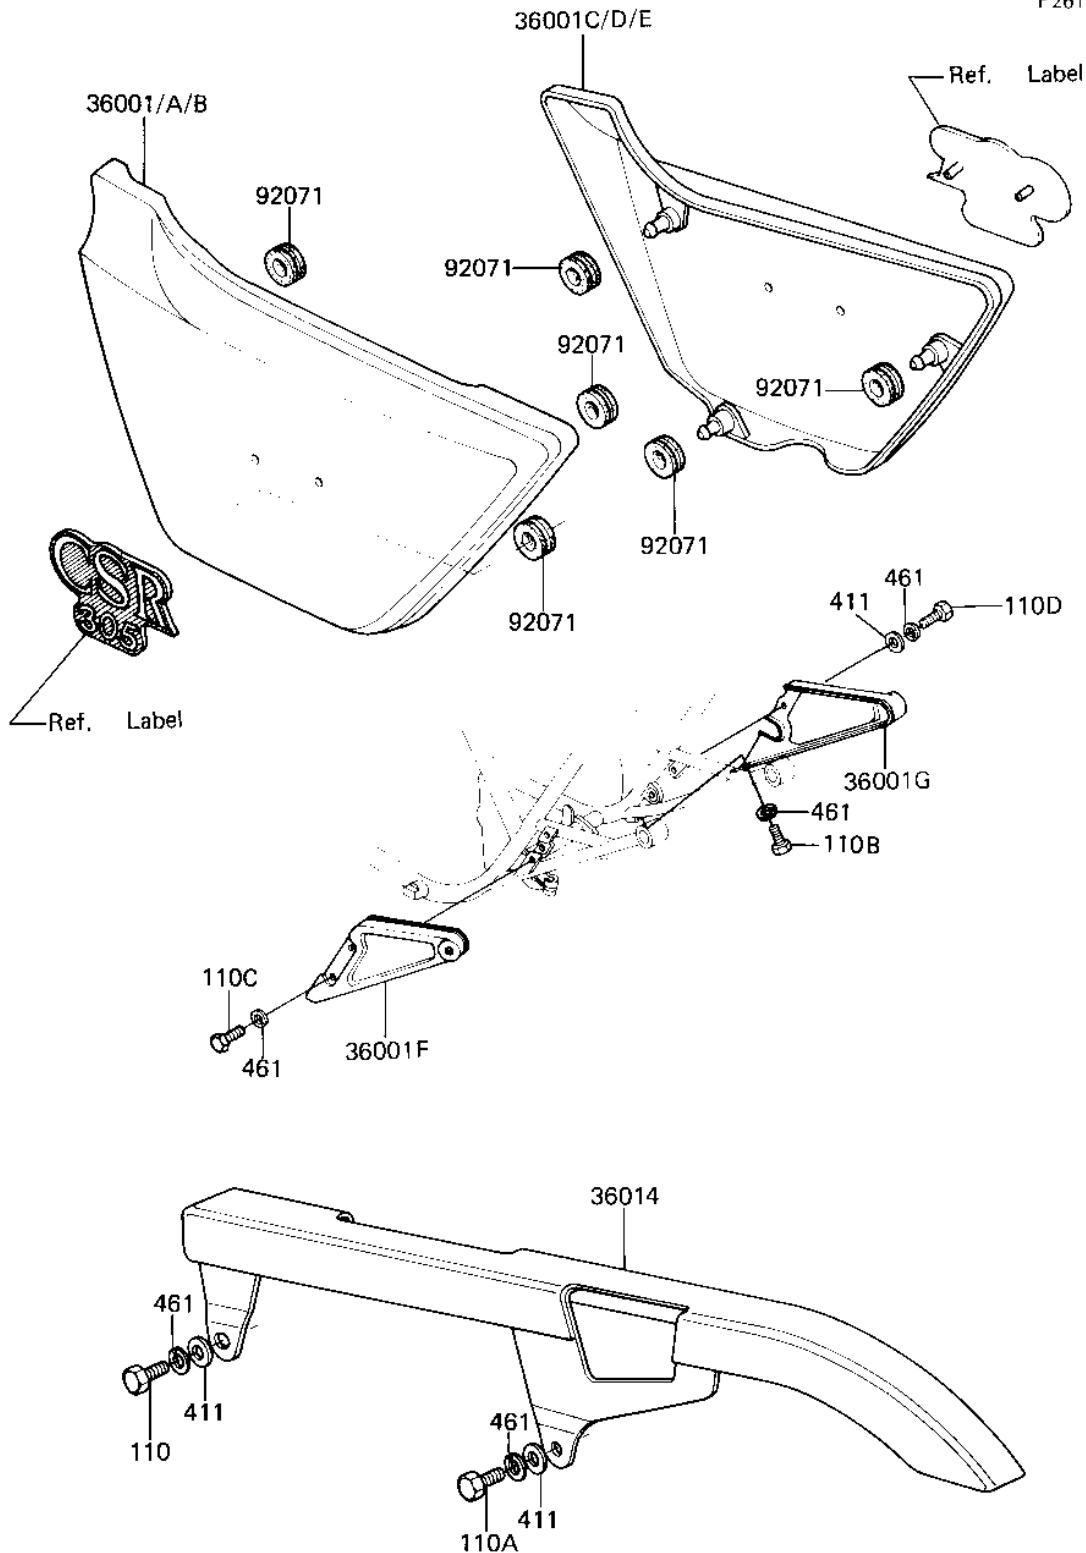

# 1982 CSR PARTS DIAGRAM

SIDE COVERS/CHAIN COVER

F2610-0035

# 1982 CSR PARTS LIST

## SIDE COVERS/CHAIN COVER

ITEM NAME	PART NUMBER	QUANTITY
COVER-SIDE,LH,L.M.RED (Ref # 36001A)	36001-1125-E2	1
COVER-SIDE,LH,EBONY (Ref # 36001B)	36001-1125-8G	1
COVER-SIDE,RH,L.M.RED (Ref # 36001D)	36001-1126-E2	1
COVER-SIDE,RH,EBONY (Ref # 36001E)	36001-1126-8G	1
COVER,MUFFLER STAY,LH (Ref # 36001F)	36001-1129	1
COVER,MUFFLER STAY,RH (Ref # 36001G)	36001-1130	1
CASE-CHAIN,CR-PLATED (Ref # 36014)	36014-1038	1
GROMMET (Ref # 92071)	92071-056	6
BOLT-UPSET,6X12 (Ref # 110)	112G0612	1
BOLT-UPSET 6X14 (Ref # 110A)	112B0614	1
BOLT,6X8 (Ref # 110B)	110N0608	1
BOLT-FLANGED-SMALL (Ref # 110C)	132E0612	2
BOLT-UPSET (Ref # 110D)	112G0614	1
WASHER PLAIN 6MM (Ref # 411)	411B0600	3
WASHER SPRING 6MM (Ref # 461)	461F0600	6