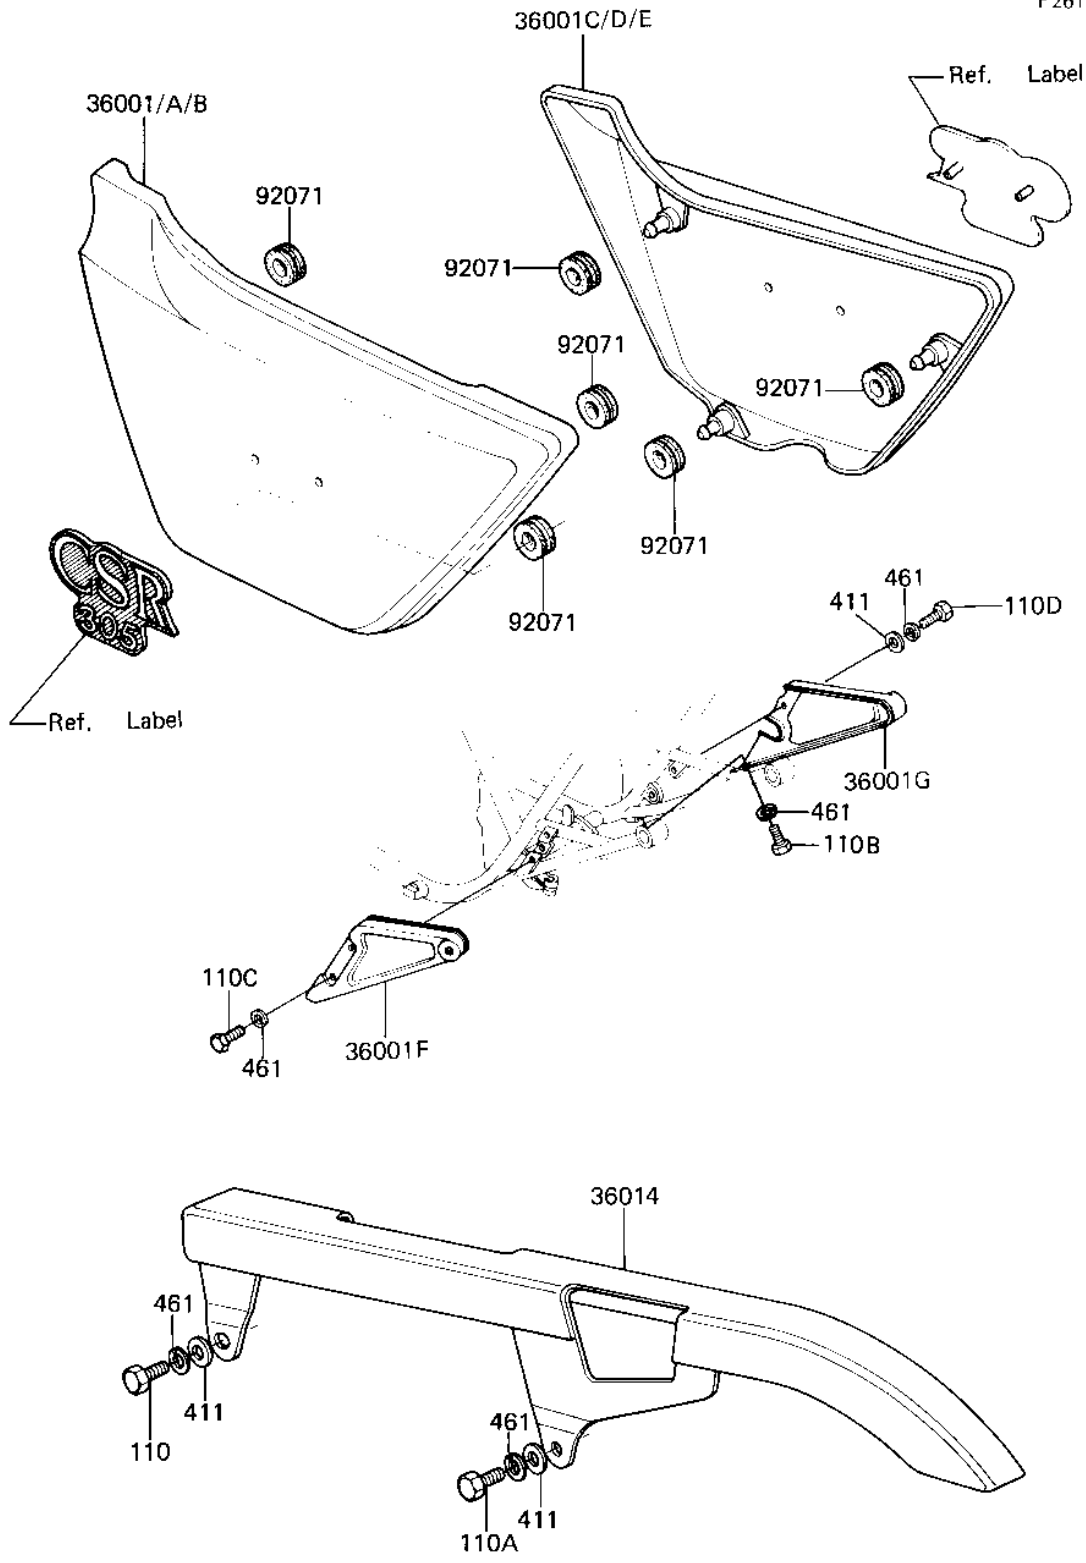

1982 CSR PARTS DIAGRAM

SIDE COVERS/CHAIN COVER

F2610-0035

1982 CSR PARTS LIST

SIDE COVERS/CHAIN COVER

ITEM NAME	PART NUMBER	QUANTITY
COVER-SIDE,LH,L.M.RED (Ref # 36001A)	36001-1125-E2	1
COVER-SIDE,LH,EBONY (Ref # 36001B)	36001-1125-8G	1
COVER-SIDE,RH,L.M.RED (Ref # 36001D)	36001-1126-E2	1
COVER-SIDE,RH,EBONY (Ref # 36001E)	36001-1126-8G	1
COVER,MUFFLER STAY,LH (Ref # 36001F)	36001-1129	1
COVER,MUFFLER STAY,RH (Ref # 36001G)	36001-1130	1
CASE-CHAIN,CR-PLATED (Ref # 36014)	36014-1038	1
GROMMET (Ref # 92071)	92071-056	6
BOLT-UPSET,6X12 (Ref # 110)	112G0612	1
BOLT-UPSET 6X14 (Ref # 110A)	112B0614	1
BOLT,6X8 (Ref # 110B)	110N0608	1
BOLT-FLANGED-SMALL (Ref # 110C)	132E0612	2
BOLT-UPSET (Ref # 110D)	112G0614	1
WASHER PLAIN 6MM (Ref # 411)	411B0600	3
WASHER SPRING 6MM (Ref # 461)	461F0600	6