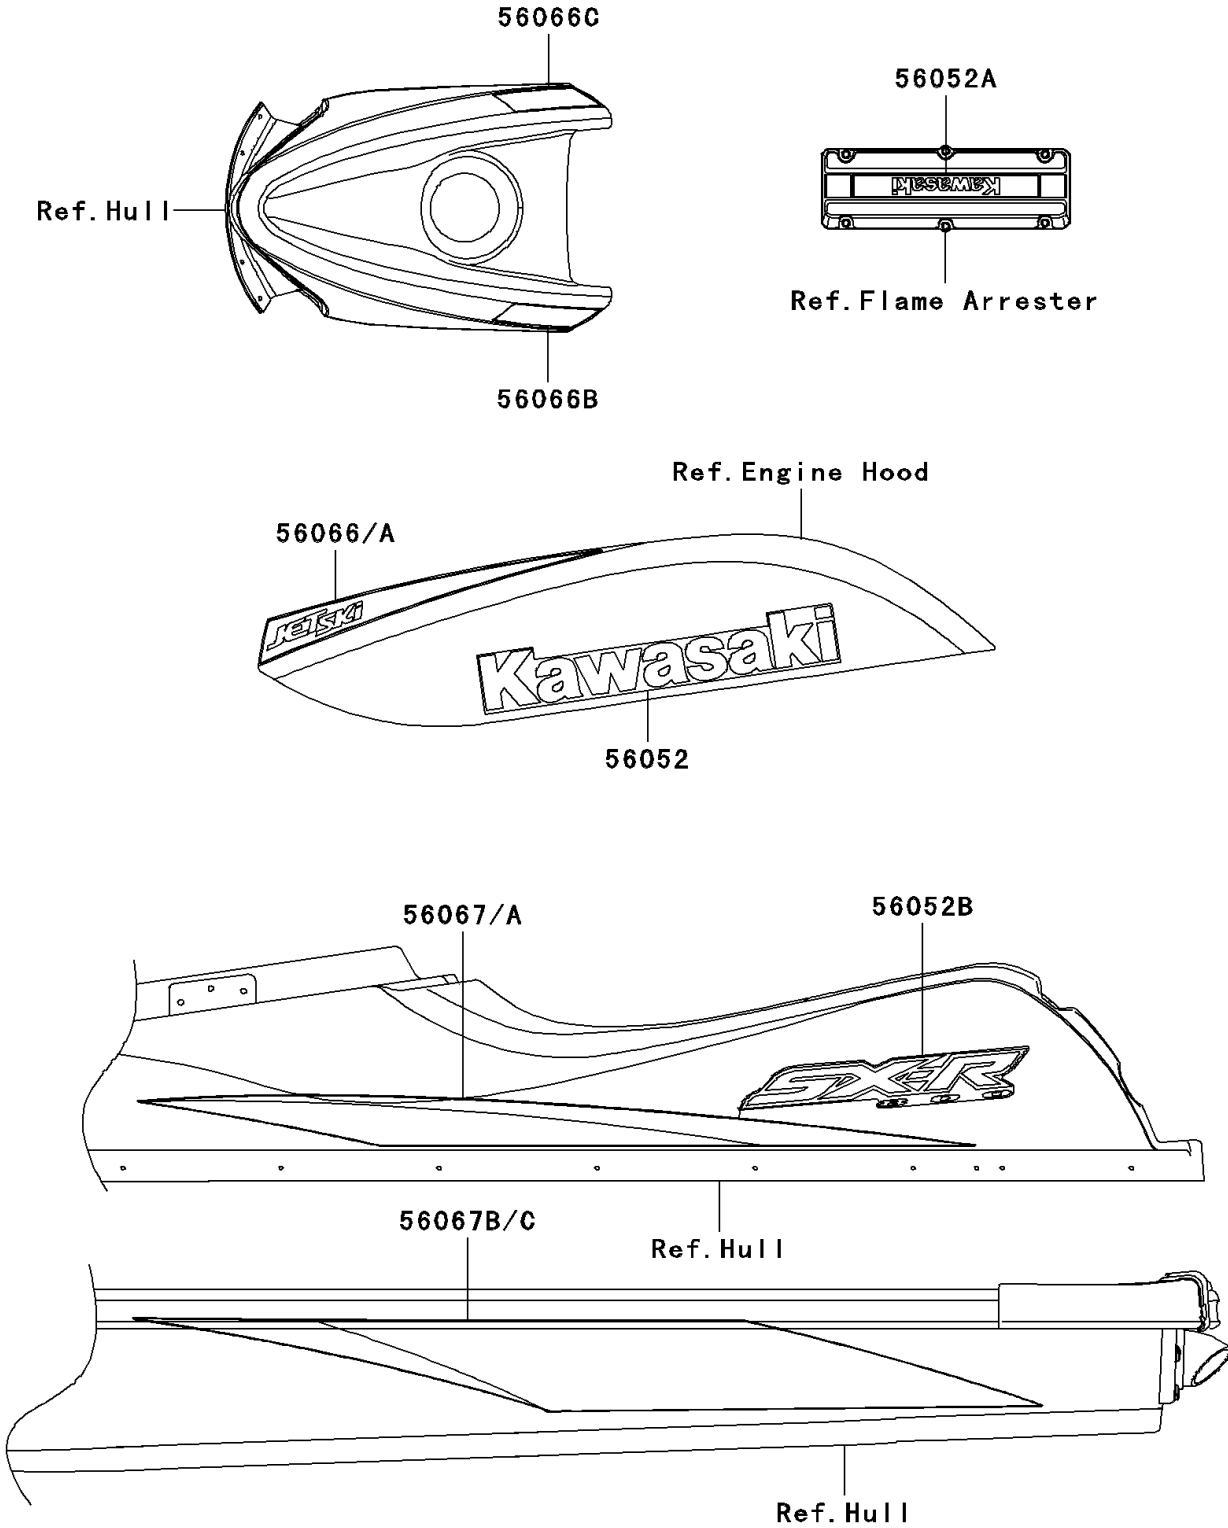

2006 800 SX-R PARTS DIAGRAM

Decals(Yellow)(A6F)(US)

F3880A

2006 800 SX-R PARTS LIST

Decals(Yellow)(A6F)(US)

ITEM NAME	PART NUMBER	QUANTITY
MARK,ENGINE HOOD,KAWASAKI (Ref # 56052)	56052-3799	2
MARK,KAWASAKI (Ref # 56052A)	56052-3807	1
MARK,DECK,SX-R 800 (Ref # 56052B)	56052-3831	2
PATTERN,ENGINE HOOD,LH (Ref # 56066)	56066-3829	1
PATTERN,ENGINE HOOD,RH (Ref # 56066A)	56066-3830	1
PATTERN,NOSE COVER,LH (Ref # 56066B)	56066-3861	1
PATTERN,NOSE COVER,RH (Ref # 56066C)	56066-3862	1
PATTERN,DECK,LH (Ref # 56067)	56067-3701	1
PATTERN,DECK,RH (Ref # 56067A)	56067-3702	1
PATTERN,HULL,LH (Ref # 56067B)	56067-3703	1
PATTERN,HULL,RH (Ref # 56067C)	56067-3704	1