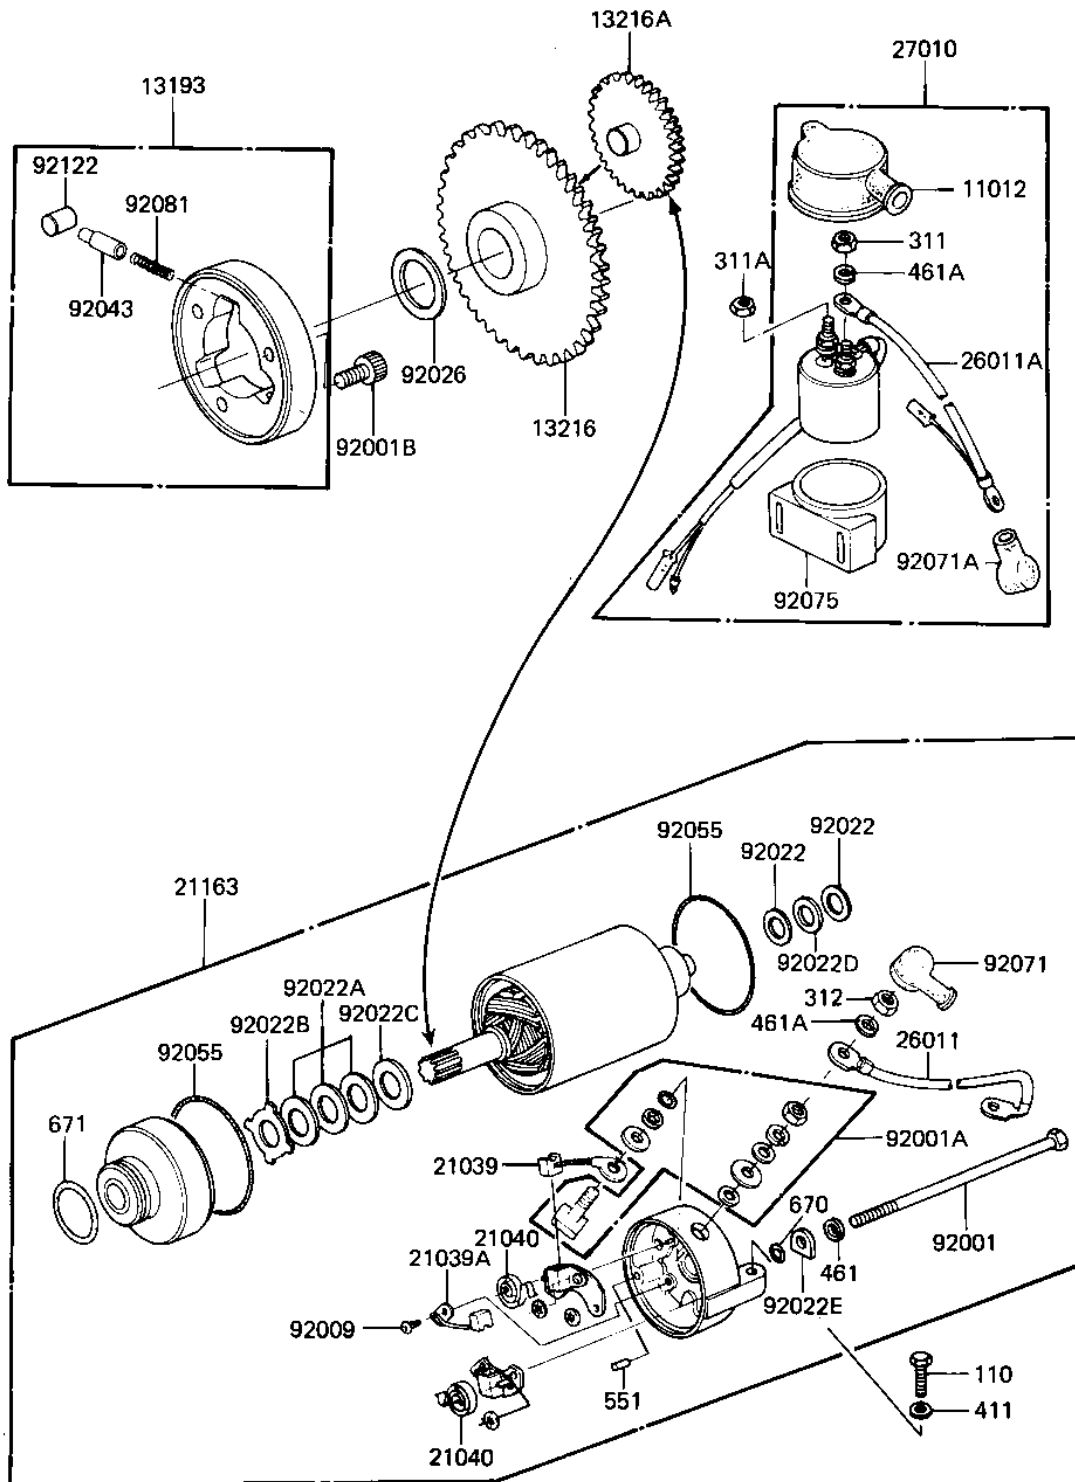

# 1982 CSR PARTS DIAGRAM

## STARTER MOTOR/STARTER CLUTCH

E1840-0011

## STARTER MOTOR/STARTER CLUTCH

ITEM NAME	PART NUMBER	QUANTITY
COVER MAGNETIC SWITCH (Ref # 11012)	21141-004	1
CLUTCH ASSY,ONEWAY (Ref # 13193)	13193-1002	1
GEAR-COMP,ONEWAY (Ref # 13216)	16085-1032	1
GEAR-COMP,STARTER IDL (Ref # 13216A)	13216-1009	1
BRUSH,CARBON(+) (Ref # 21039)	21039-1001	1
BRUSH,CARBON(-) (Ref # 21039A)	21039-1002	1
SPRING,CARBON BRUSH (Ref # 21040)	21040-1001	2
STARTER-ELECTRIC (Ref # 21163)	21163-1199	1
WIRE,STARTER MOTOR (Ref # 26011)	26011-1049	1
WIRE-LEAD,MAGNETIC SW (Ref # 26011A)	26011-1128	1
SWITCH,MAGNETIC (Ref # 27010)	27010-1050	1
BOLT,PAN HEAD,5X108.5 (Ref # 92001)	92001-1156	2
BOLT SET,STARTER MOTO (Ref # 92001A)	92001-1204	1
BOLT (Ref # 92001B)	120P0816	3
SCREW,TAPPING,3.5X8 (Ref # 92009)	92009-1058	1
WASHER,THRUST,0.2T (Ref # 92022)	21025-011	2
WASHER,THRUST (Ref # 92022A)	92022-1129	3
WASHER,THRUST SUPPORT (Ref # 92022B)	92022-1130	1
WASHER,BAKELITE (Ref # 92022C)	92022-1131	1
WASHER,THRUST,0.8T (Ref # 92022D)	92022-1132	1
WASHER,LOCK (Ref # 92022E)	92022-1133	2
WASHER 22X35.5X1.0T (Ref # 92026)	92026-092	1
PIN (Ref # 92043)	92043-132	3
"O" RING,56MM (Ref # 92055)	92055-1042	2
GROMMET,CORD (Ref # 92071)	21017-017	1
CAP,MAGNETIC SWITCH (Ref # 92071A)	21017-023	1
DAMPER MAG SWITCH SHK (Ref # 92075)	21064-002	1
SPRING,COIL (Ref # 92081)	92081-159	3
ROLLER (Ref # 92122)	92122-006	3

## STARTER MOTOR/STARTER CLUTCH

ITEM NAME	PART NUMBER	QUANTITY
BOLT-UPSET,6X20 (Ref # 110)	112G0620	2
NUT 6MM (Ref # 311)	311B0600	1
NUT,6M/M (Ref # 311A)	311G0600	1
NUT 6MM (Ref # 312)	312B0600	1
WASHER PLAIN 6MM (Ref # 411)	411B0600	2
WASHER SPRING 5MM (Ref # 461)	461F0500	2
WASHER SPRING 6MM (Ref # 461A)	461F0600	2
PIN,DOWEL,3X6 (Ref # 551)	551A0306	1
"O" RING,5MM (Ref # 670)	670B1505	2
"O" RING,25MM (Ref # 671)	671B2525	1