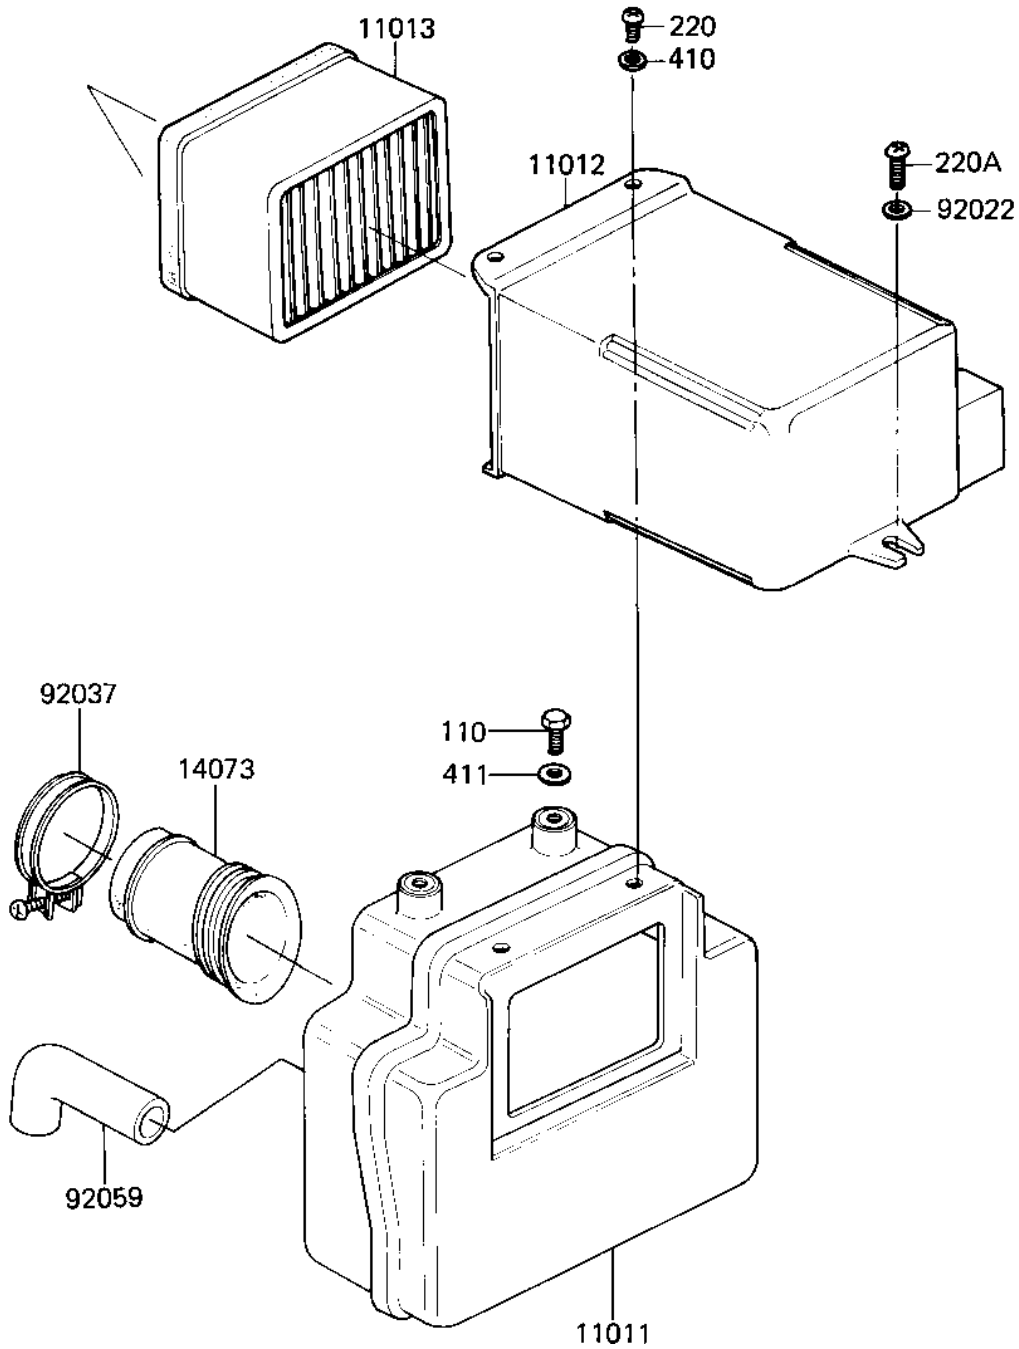

1982 CSR PARTS DIAGRAM

AIR CLEANER

E1130-0028

1982 CSR PARTS LIST

AIR CLEANER

ITEM NAME	PART NUMBER	QUANTITY
CASE-AIR FILTER (Ref # 11011)	11011-1064	1
CAP,AIR CLEANER (Ref # 11012)	11012-1103	1
ELEMENT,AIR CLNR (Ref # 11013)	11013-1039	1
DUCT,AIR FILTER (Ref # 14073)	14073-1051	2
WASHER,6.5X16X2 (Ref # 92022)	92022-1565	1
CLAMP,57M/M (Ref # 92037)	92037-1006	2
TUBE,BREATHER (Ref # 92059)	92059-1166	1
BOLT-UPSET,6X12 (Ref # 110)	112G0612	2
SCREW PAN HEAD 6X10 (Ref # 220)	220B0610	2
SCREW PAN HEAD 6X14 (Ref # 220A)	220B0614	1
WASHER PLAIN 6MM (Ref # 410)	410B0600	2
WASHER PLAIN 6MM (Ref # 411)	411B0600	2