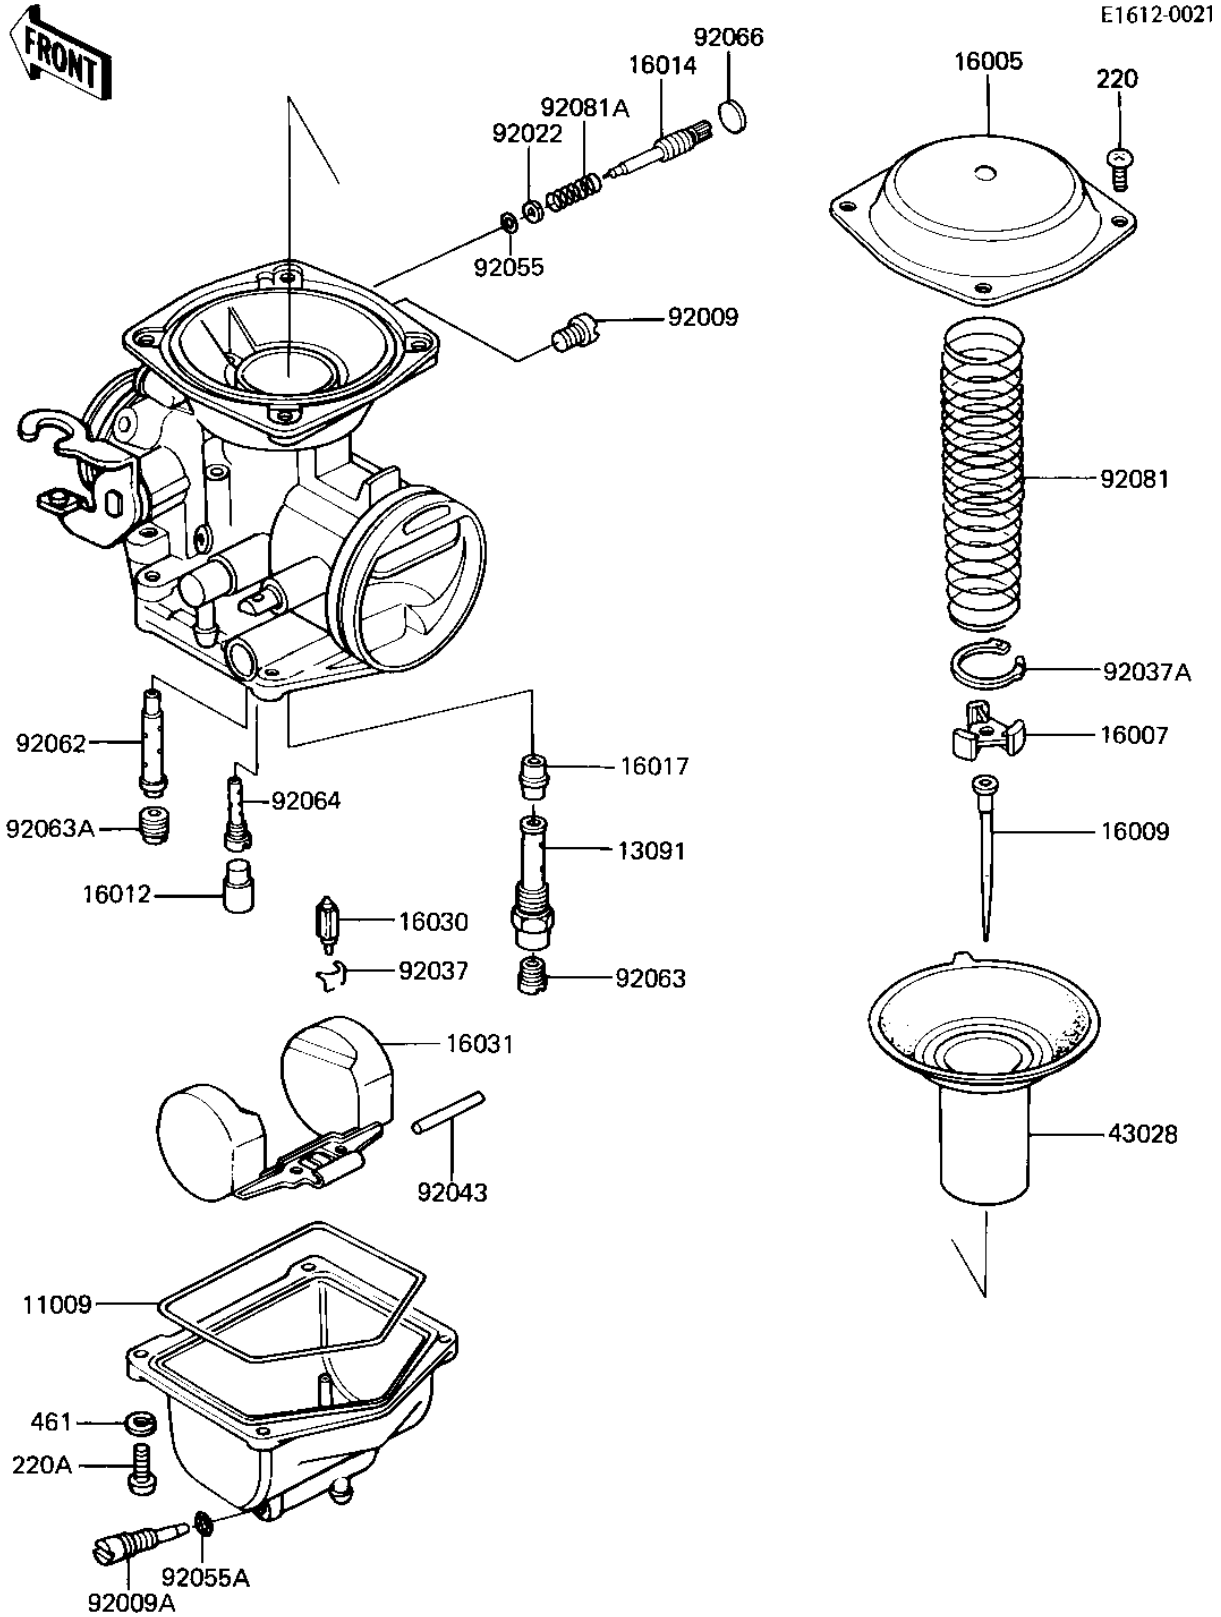

1982 CSR PARTS DIAGRAM

CARBURETOR PARTS

1982 CSR PARTS LIST

CARBURETOR PARTS

ITEM NAME	PART NUMBER	QUANTITY
"O" RING,FLOAT BALL (Ref # 11009)	16019-024	2
HOLDER,NEEDLE JET (Ref # 13091)	13091-1050	2
TOP,MIXING CHAMBER (Ref # 16005)	16005-1001	2
COLLAR (Ref # 16007)	16007-1001	2
JET NEEDLE,#N05C (Ref # 16009)	16009-1081	2
CAP,RUBBER (Ref # 16012)	16012-1001	2
SCREW,PILOT ADJUST (Ref # 16014)	16014-1029	2
NEEDLE JET (Ref # 16017)	16017-1079	2
FLOAT VALVE (Ref # 16030)	16030-1007	2
FLOAT (Ref # 16031)	16031-1001	2
VACUUM,PISTON (Ref # 43028)	43028-1023	2
SCREW,PLUG (Ref # 92009)	92009-1004	2
SCREW,DRAIN (Ref # 92009A)	92009-1095	2
WASHER,PLAIN (Ref # 92022)	92022-1003	2
CLIP,FLOAT VALVE (Ref # 92037)	16044-007	2
CIRCLIP (Ref # 92037A)	92037-1005	2
FLOAT PIN (Ref # 92043)	92043-1002	2
O RING,PILOT ADJ (Ref # 92055)	92055-1002	2
"O" RING,DRAIN SCREW (Ref # 92055A)	92055-1053	2
NOZZLE,MAIN (Ref # 92062)	92062-1018	2
MAIN JET,2ND,#85 (Ref # 92063)	92063-1023	2
MAIN JET,PRI,#62 (Ref # 92063A)	92063-1070	2
PILOT JET,#35 (Ref # 92064)	92064-1001	2
PLUG,PILOT SCREW (Ref # 92066)	92066-1051	2
SPRING (Ref # 92081)	92081-1001	2
SPRING,PIROT ADJ SCRW (Ref # 92081A)	92081-1002	2
SCREW PAN HEAD 4X8 (Ref # 220)	220B0408	7
SCREW-PAN-CRROSS,4X12 (Ref # 220A)	220B0412	8
WASHER SPRING 4MM (Ref # 461)	461F0400	8