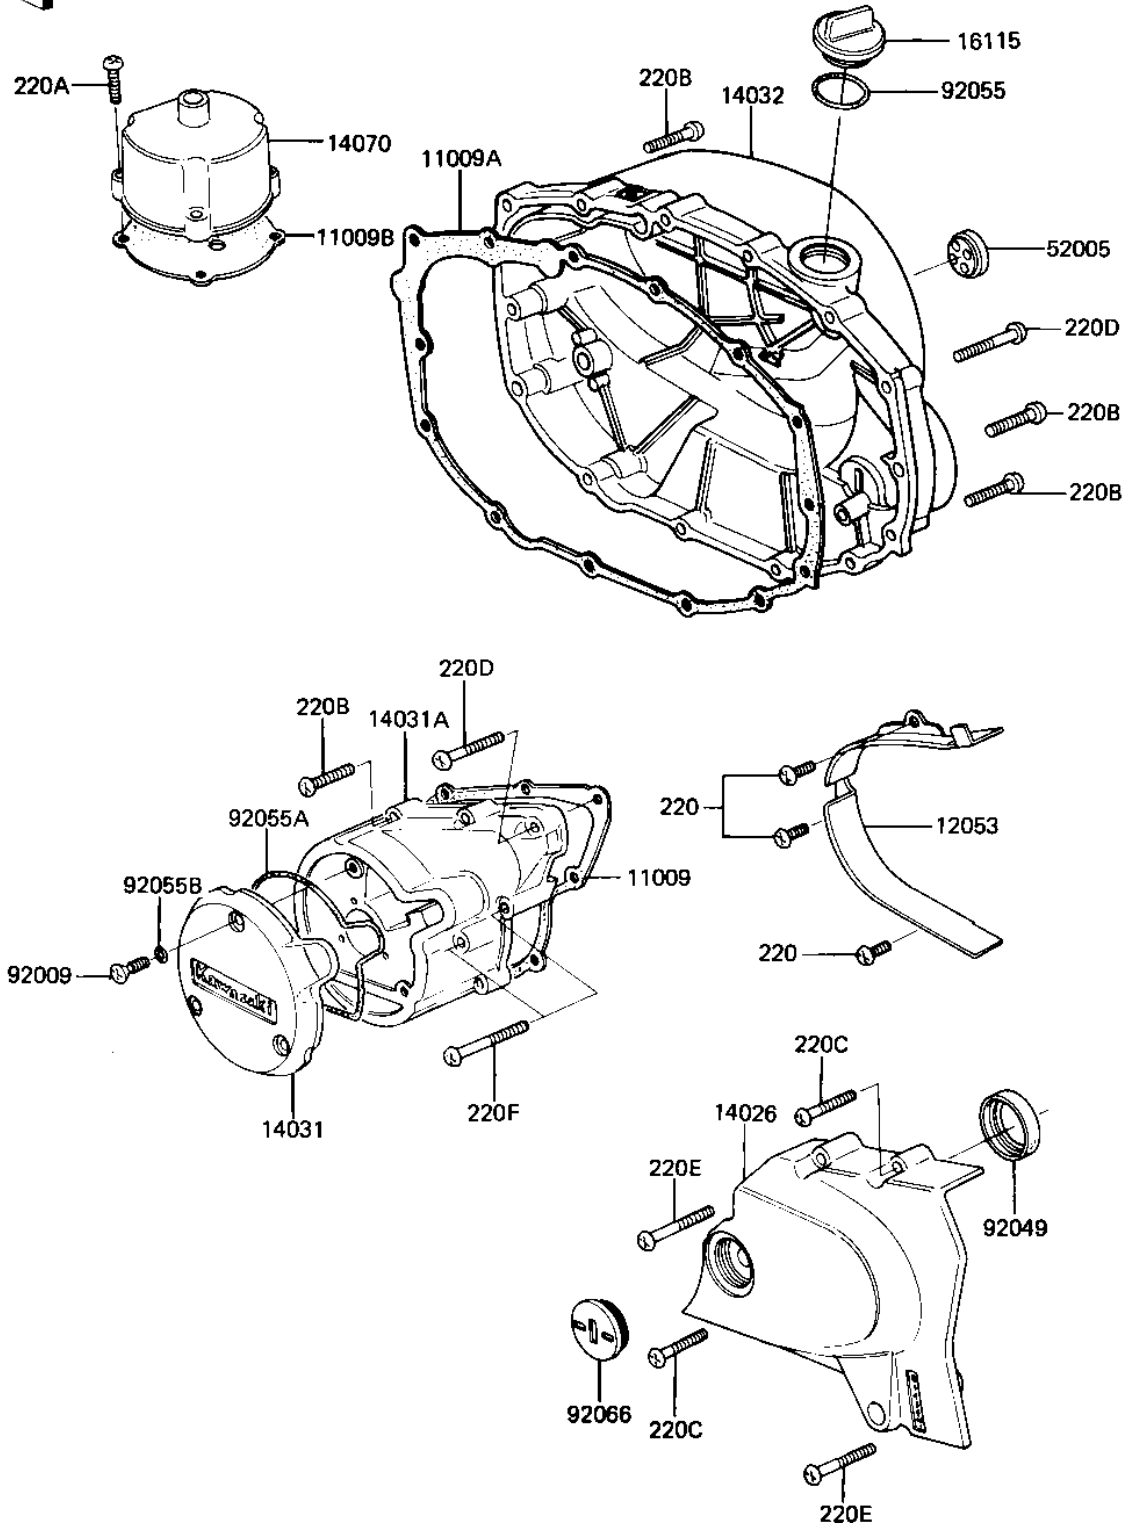

1981 CSR

PARTS DIAGRAM

ENGINE COVERS (KZ305-A1)

E1431-0015

1981 CSR

PARTS LIST

ENGINE COVERS (KZ305-A1)

ITEM NAME	PART NUMBER	QUANTITY
GASKET,GENERATOR COVE (Ref # 11009)	11060-1060	1
GASKET,CLUTCH COVER (Ref # 11009A)	11060-1061	1
GASKET,BREATHER BODY (Ref # 11009B)	11009-1239	1
GUIDE-CHAIN (Ref # 12053)	12053-1023	1
COVER-CHAIN (Ref # 14026)	14026-1039	1
COVER-GENERATOR,CAP (Ref # 14031)	14031-1018	1
COVER-GENERATOR (Ref # 14031A)	14031-1063	1
COVER-CLUTCH (Ref # 14032)	14032-1064	1
BODY-BREATHER (Ref # 14070)	14070-1002	1
PLUG,OIL FILLER (Ref # 16115)	16115-013	1
GAUGE,OIL LEVEL (Ref # 52005)	52005-1009	1
SCREW OVL CNTSK 6X25 (Ref # 92009)	222E0625	3
OIL SEAL,CLUTCH RELES (Ref # 92049)	92049-1003	1
"O" RING,31MM (Ref # 92055)	92055-049	1
"O" RING,DYNAMO COVER (Ref # 92055A)	92055-108	1
"O" RING,DYNAMO COVER (Ref # 92055B)	92055-109	3
PLUG,RELEASE (Ref # 92066)	92067-024	1
SCREW PAN HEAD 6X14 (Ref # 220)	220B0614	3
SCREW PAN HEAD 6X25 (Ref # 220A)	220B0625	4
SCREW PAN HEAD 6X30 (Ref # 220B)	220B0630	17
SCREW PAN HEAD 6X35 (Ref # 220C)	220B0635	2
SCREW PAN HEAD 6X40 (Ref # 220D)	220B0640	4
SCREW PAN HEAD 6X45 (Ref # 220E)	220B0645	2
SCREW PAN HEAD 6X55 (Ref # 220F)	220B0655	2