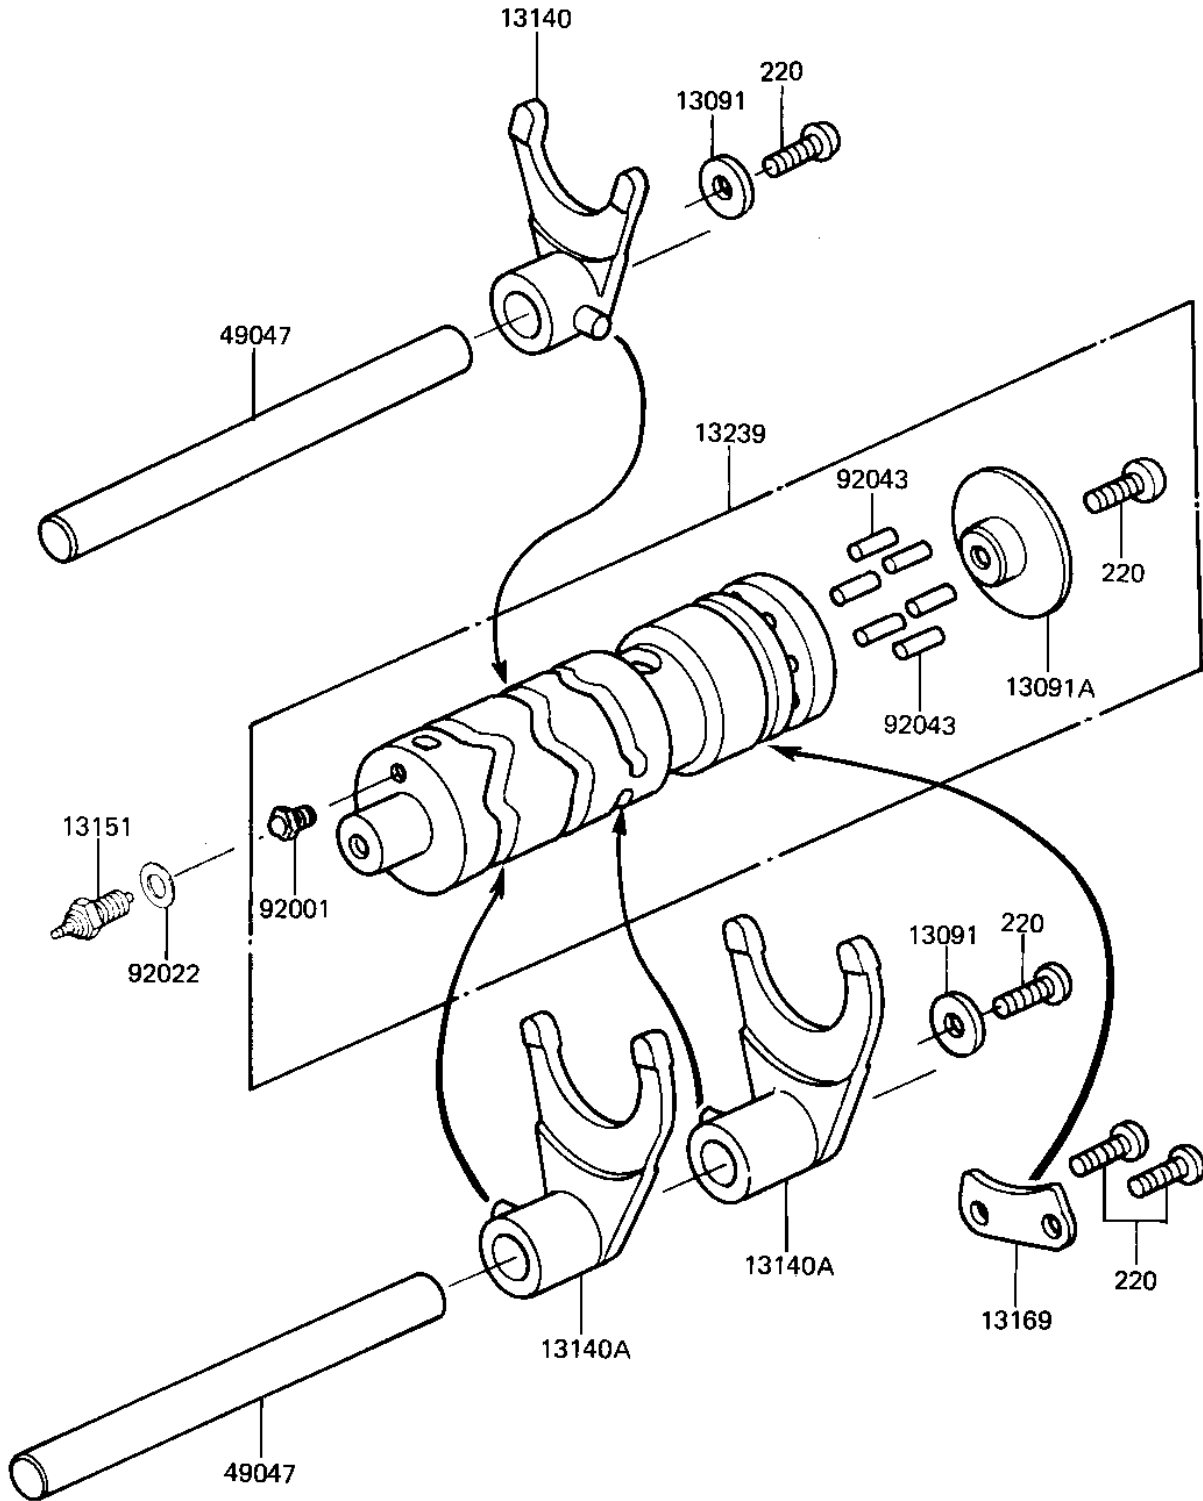

1982 CSR PARTS DIAGRAM

GEAR CHANGE DRUM & FORKS

E1362-0014

1982 CSR PARTS LIST

GEAR CHANGE DRUM & FORKS

ITEM NAME	PART NUMBER	QUANTITY
HOLDER,CLUTCH SPRING (Ref # 13091)	13091-011	2
HOLDER,CHANGE DRUM (Ref # 13091A)	13091-1029	1
FORK-SHIFT,OUTPUT (Ref # 13140)	13140-1114	1
FORK-SHIFT,DRIVE (Ref # 13140A)	13140-1115	2
SWITCH-COMP,NEUTRAL (Ref # 13151)	13151-1008	1
PLATE,CHANGE DRUM (Ref # 13169)	13169-012	1
DRUM-ASSY-CHANGE (Ref # 13239)	13239-1042	1
ROD-SHIFT,12X133 (Ref # 49047)	49047-1007	2
BOLT,NEUTRAL POINT (Ref # 92001)	92001-1215	1
GASKET CHECK VALVE (Ref # 92022)	92065-058	1
PIN GEAR CHANGE DRUM (Ref # 92043)	92042-014	6
SCREW PAN HEAD 6X14 (Ref # 220)	220B0614	5