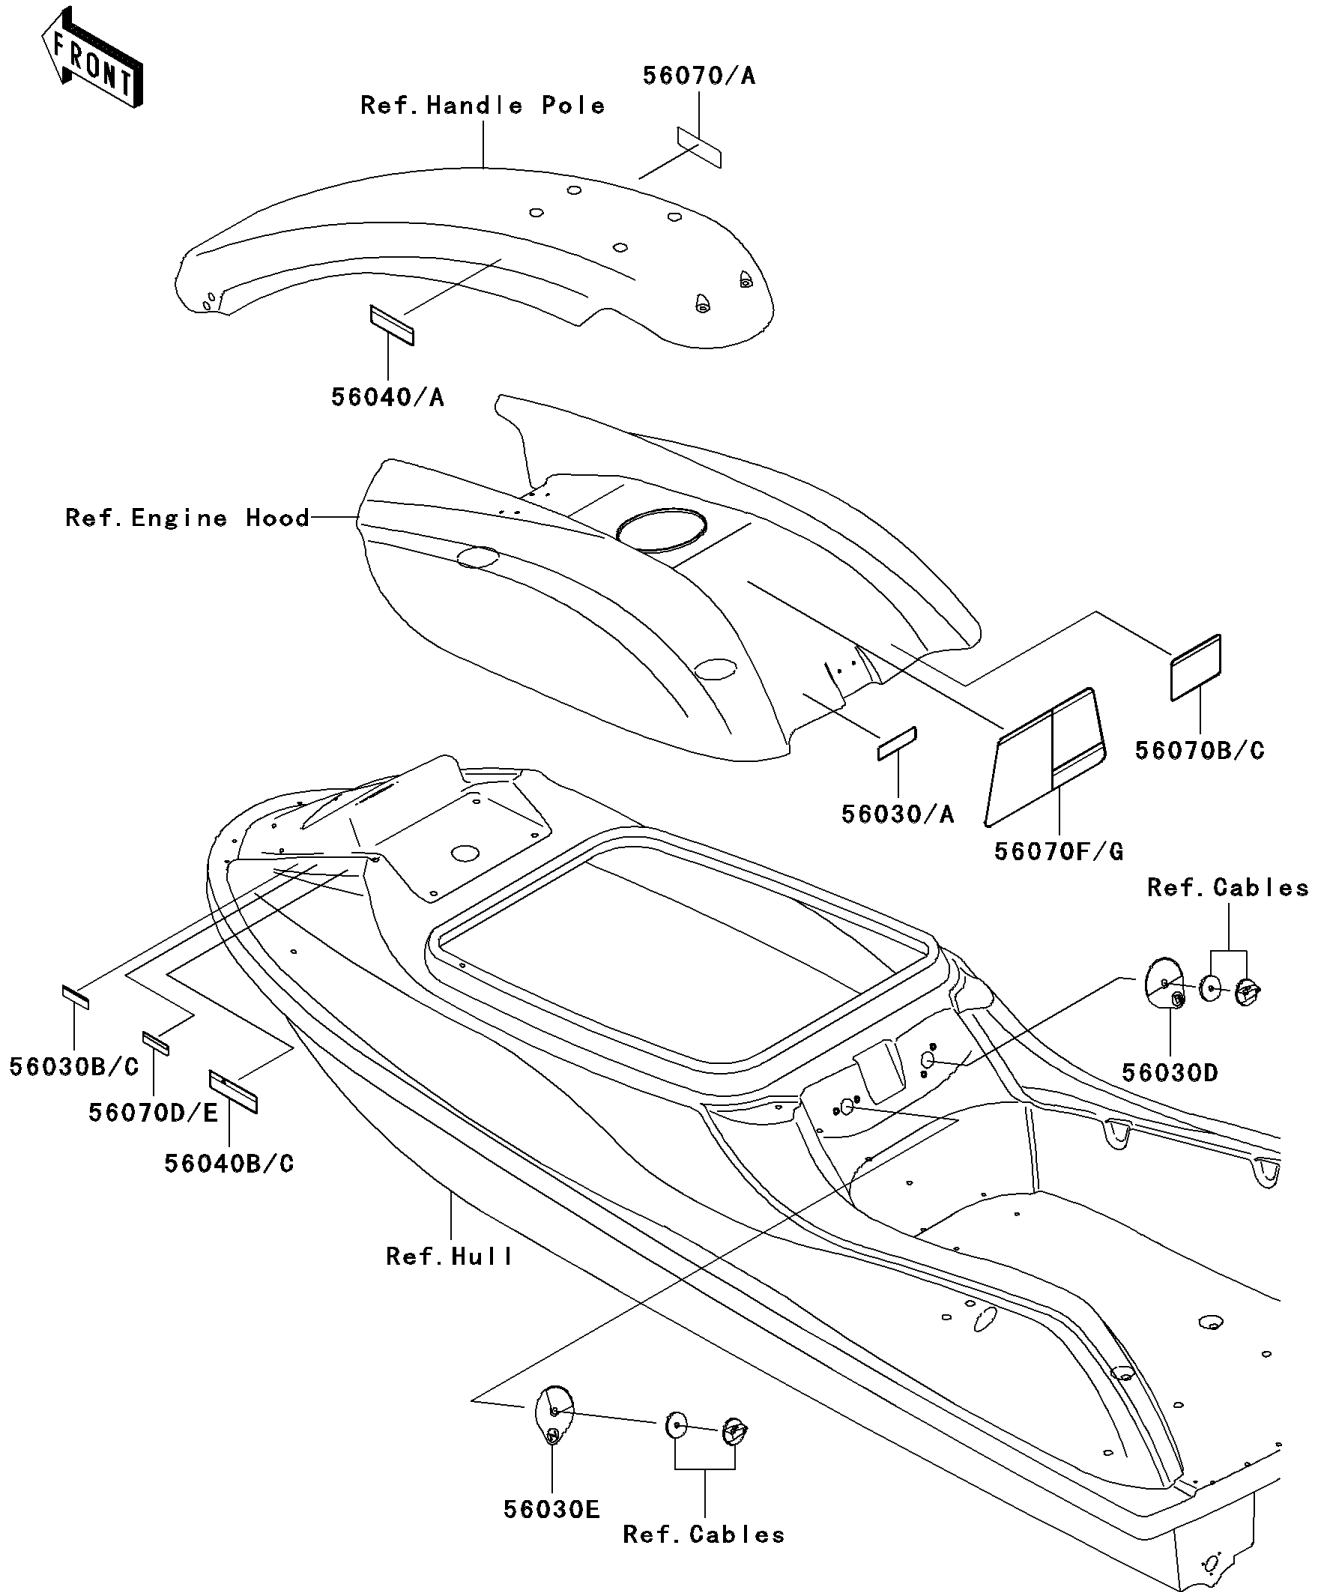

2010 800 SX-R PARTS DIAGRAM

Labels

F3183

2010 800 SX-R PARTS LIST

Labels

ITEM NAME	PART NUMBER	QUANTITY
LABEL,FIRE EXTINGUISHER (Ref # 56030)	56030-3755	1
LABEL,OIL RECOMMENDED (Ref # 56030C)	56030-3852	1
LABEL,FUEL (Ref # 56030D)	56030-3856	1
LABEL,CHOKE (Ref # 56030E)	56030-3857	1
LABEL-WARNING,CAUTION SAFETY (Ref # 56040)	56040-3944	1
LABEL-WARNING,GASOLINE (Ref # 56040B)	56040-3972	1
LABEL-WARNING,CAUTION SAFETY (Ref # 56070)	56070-3723	1
LABEL-WARNING,CAUTION SAFETY (Ref # 56070B)	56070-3834	1
LABEL-WARNING,MIX RATIO (Ref # 56070D)	56070-3857	1
LABEL-WARNING,IMPORTANT SAFETY (Ref # 56070F)	56070-3976	1
LABEL,FIRE EXTINGUISHER(FRENCH (Ref # 56030A)	56030-3757	1
LABEL,OIL RECOMMENDED(FRENCH) (Ref # 56030B)	56030-3765	1
LABEL-WARNING,CAUTION SAFETY (Ref # 56040A)	56040-3952	1
LABEL,GASOLINE(FRENCH) (Ref # 56040C)	56040-3978	1
LABEL,CAUTION SAFETY(FRENCH) (Ref # 56070A)	56070-3725	1
LABEL-WARNING,CAUTION SAFETY (Ref # 56070C)	56070-3836	1
LABEL-WARNING,MIX RATIO(FRENCH (Ref # 56070E)	56070-3858	1
LABEL-WARNING,IMPORTANT SAFETY (Ref # 56070G)	56070-3977	1