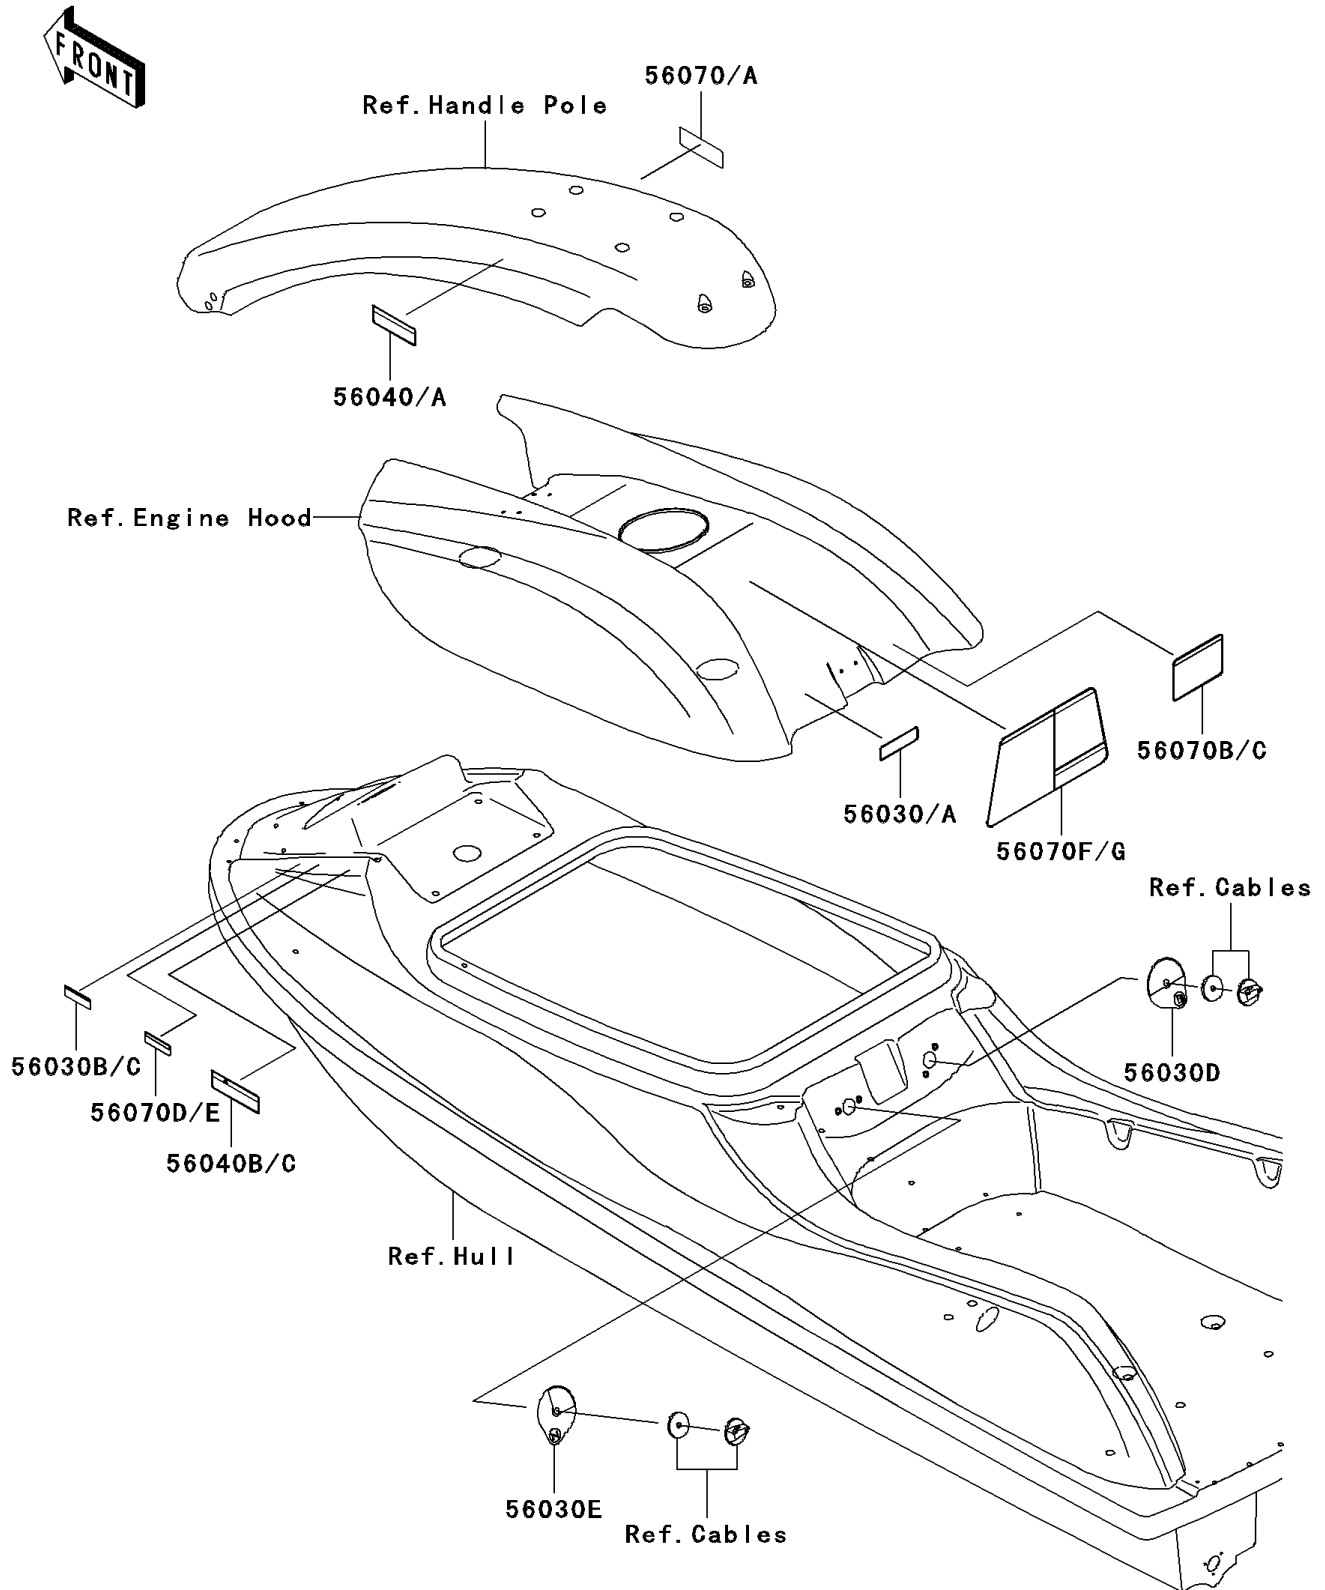

2009 Jet Ski® 800 SX-R™ PARTS DIAGRAM

Labels

F3183

2009 Jet Ski® 800 SX-R™ PARTS LIST

Labels

ITEM NAME	PART NUMBER	QUANTITY
LABEL,FIRE EXTINGUISHER (Ref # 56030)	56030-3755	1
LABEL,OIL RECOMMENDED (Ref # 56030C)	56030-3852	1
LABEL,FUEL (Ref # 56030D)	56030-3856	1
LABEL,CHOKE (Ref # 56030E)	56030-3857	1
LABEL-WARNING,CAUTION SAFETY (Ref # 56040)	56040-3944	1
LABEL-WARNING,GASOLINE (Ref # 56040B)	56040-3972	1
LABEL-WARNING,CAUTION SAFETY (Ref # 56070)	56070-3723	1
LABEL-WARNING,CAUTION SAFETY (Ref # 56070B)	56070-3834	1
LABEL-WARNING,MIX RATIO (Ref # 56070D)	56070-3857	1
LABEL-WARNING,IMPORTANT SAFETY (Ref # 56070F)	56070-3976	1
LABEL,FIRE EXTINGUISHER(FRENCH (Ref # 56030A)	56030-3757	1
LABEL,OIL RECOMMENDED(FRENCH) (Ref # 56030B)	56030-3765	1
LABEL-WARNING,CAUTION SAFETY (Ref # 56040A)	56040-3952	1
LABEL,GASOLINE(FRENCH) (Ref # 56040C)	56040-3978	1
LABEL,CAUTION SAFETY(FRENCH) (Ref # 56070A)	56070-3725	1
LABEL-WARNING,CAUTION SAFETY (Ref # 56070C)	56070-3836	1
LABEL-WARNING,MIX RATIO(FRENCH (Ref # 56070E)	56070-3858	1
LABEL-WARNING,IMPORTANT SAFETY (Ref # 56070G)	56070-3977	1