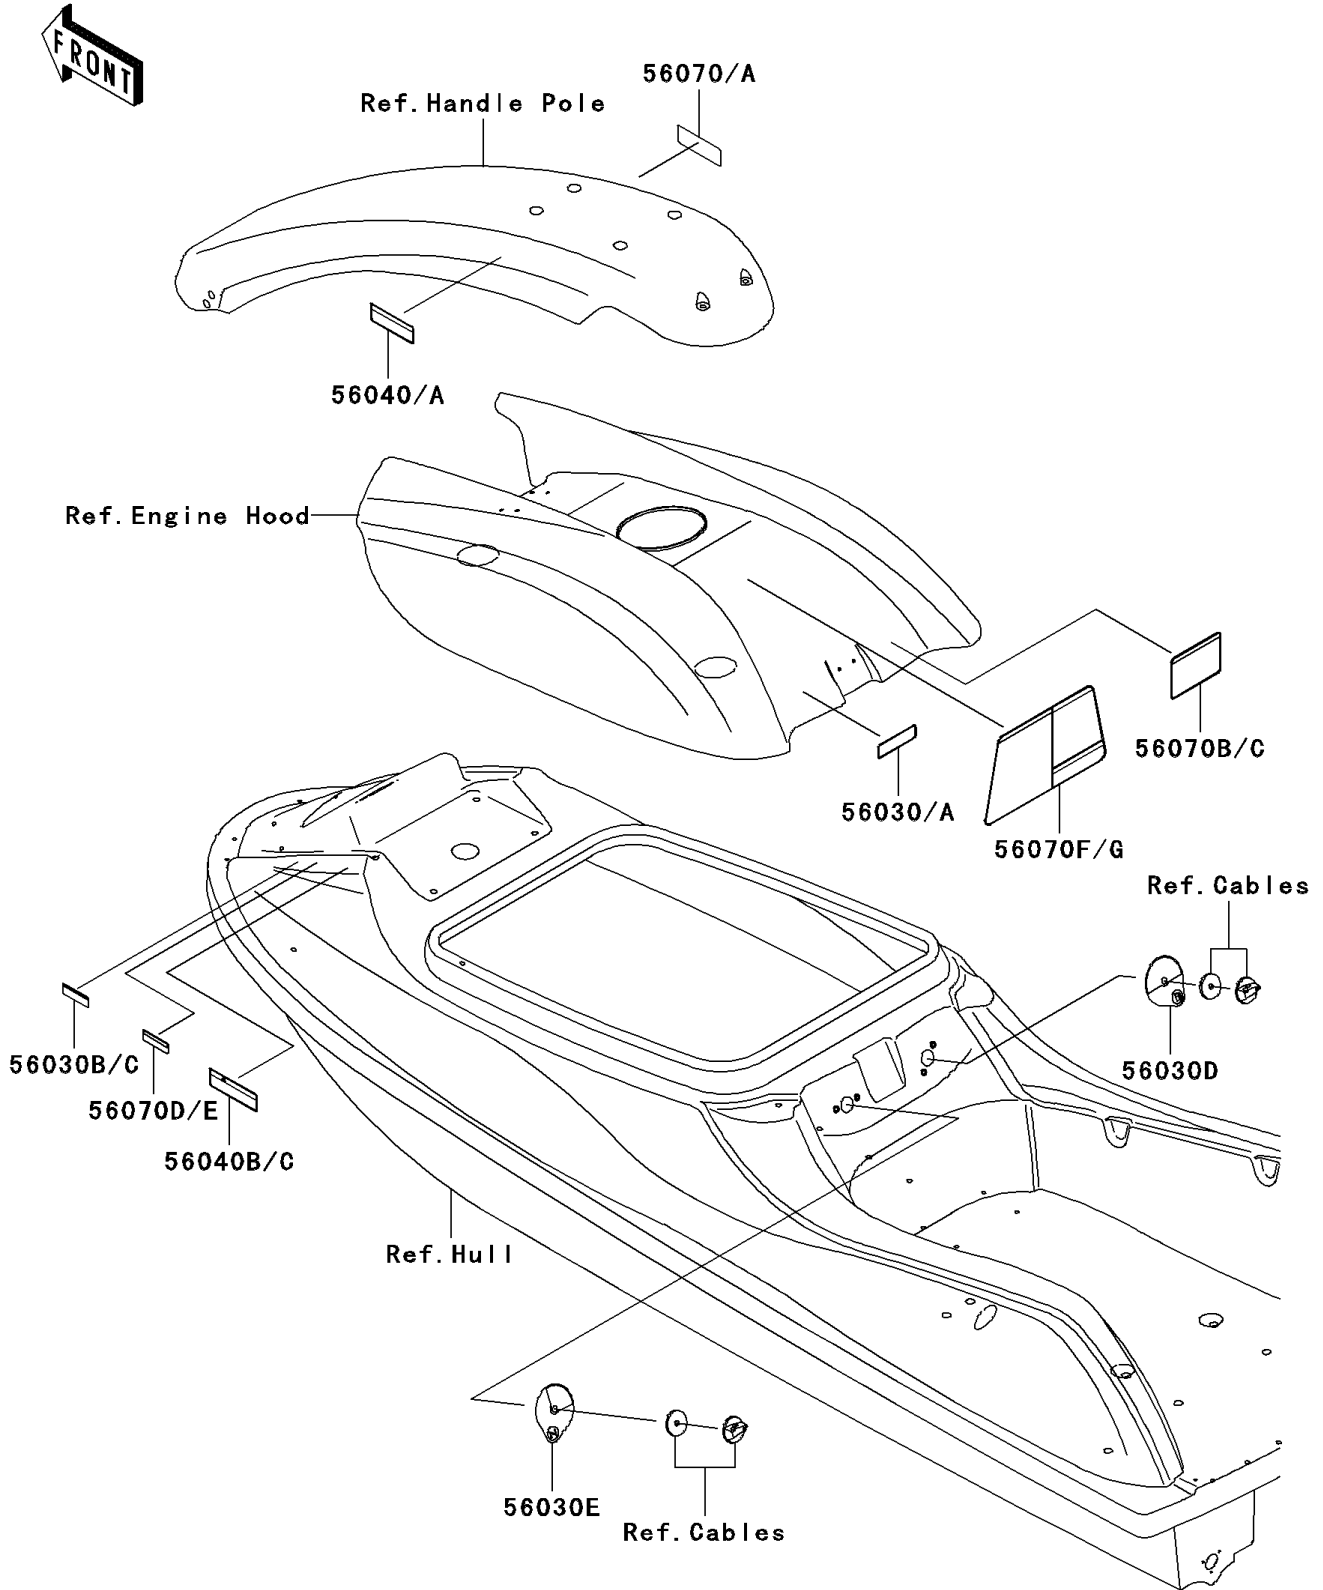

2008 800 SX-R PARTS DIAGRAM

Labels

F3183

2008 800 SX-R PARTS LIST

Labels

ITEM NAME	PART NUMBER	QUANTITY
LABEL,FIRE EXTINGUISHER (Ref # 56030)	56030-3755	1
LABEL,OIL RECOMMENDED (Ref # 56030C)	56030-3852	1
LABEL,FUEL (Ref # 56030D)	56030-3856	1
LABEL,CHOKE (Ref # 56030E)	56030-3857	1
LABEL-WARNING,CAUTION SAFETY (Ref # 56040)	56040-3944	1
LABEL-WARNING,GASOLINE (Ref # 56040B)	56040-3972	1
LABEL-WARNING,CAUTION SAFETY (Ref # 56070)	56070-3723	1
LABEL-WARNING,CAUTION SAFETY (Ref # 56070B)	56070-3834	1
LABEL-WARNING,MIX RATIO (Ref # 56070D)	56070-3857	1
LABEL-WARNING,IMPORTANT SAFETY (Ref # 56070F)	56070-3976	1
LABEL,FIRE EXTINGUISHER(FRENCH (Ref # 56030A)	56030-3757	1
LABEL,OIL RECOMMENDED(FRENCH) (Ref # 56030B)	56030-3765	1
LABEL-WARNING,CAUTION SAFETY (Ref # 56040A)	56040-3952	1
LABEL,GASOLINE(FRENCH) (Ref # 56040C)	56040-3978	1
LABEL,CAUTION SAFETY(FRENCH) (Ref # 56070A)	56070-3725	1
LABEL-WARNING,CAUTION SAFETY (Ref # 56070C)	56070-3836	1
LABEL-WARNING,MIX RATIO(FRENCH (Ref # 56070E)	56070-3858	1
LABEL-WARNING,IMPORTANT SAFETY (Ref # 56070G)	56070-3977	1