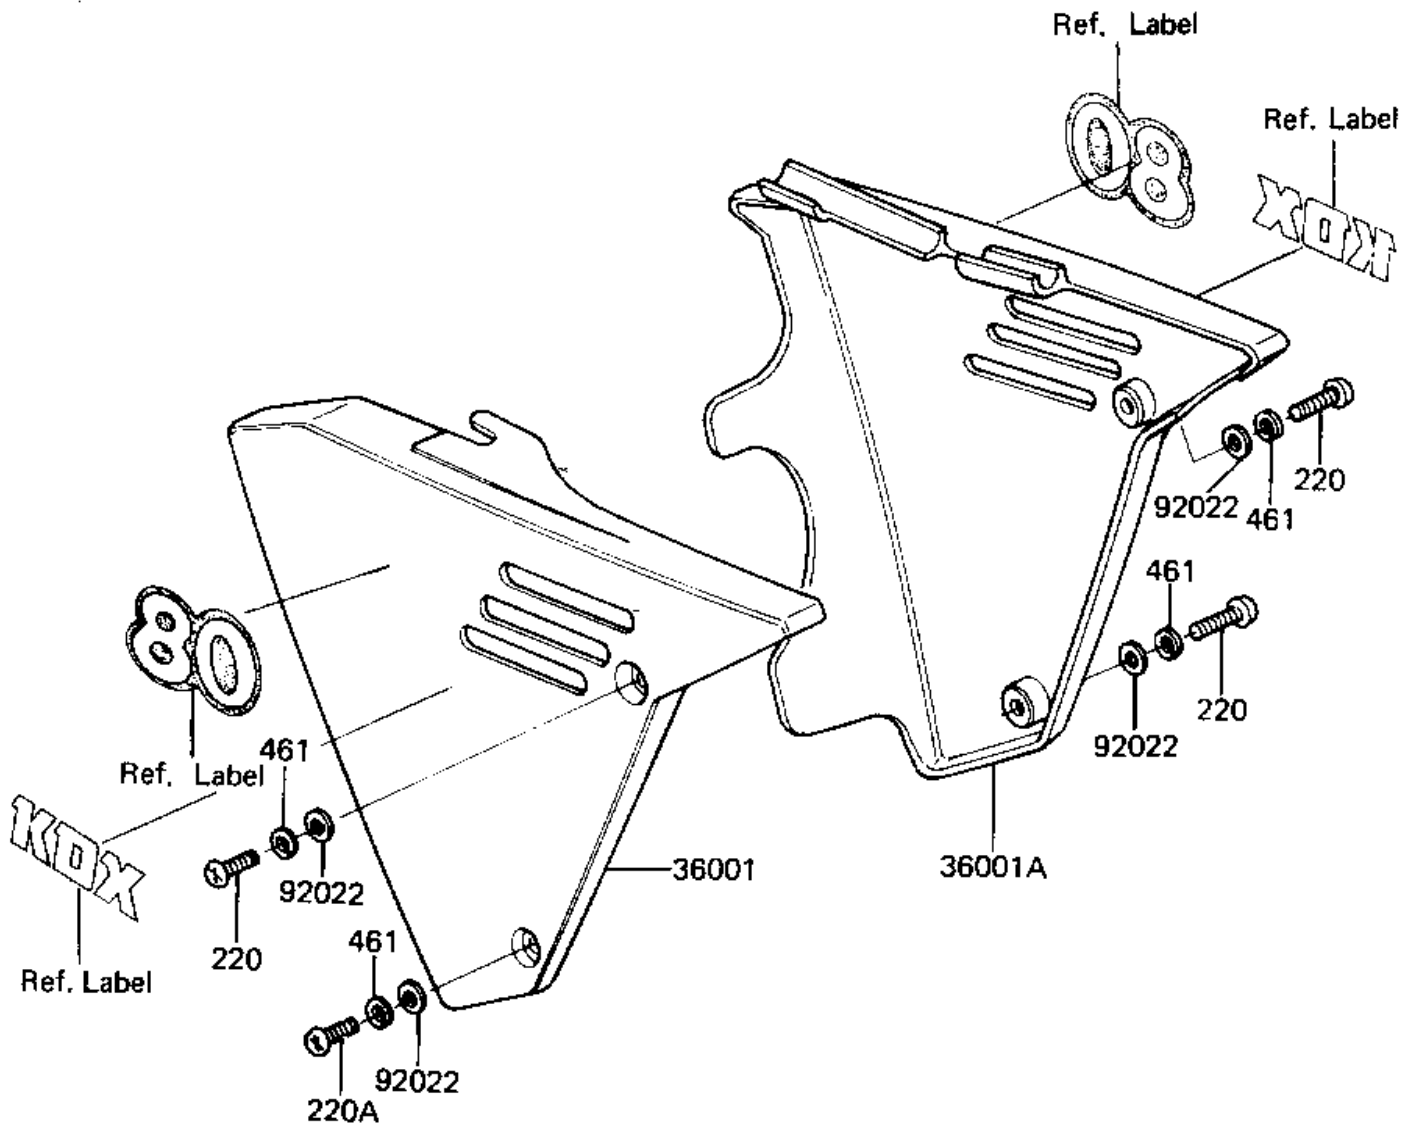

1982 KDX80 PARTS DIAGRAM

SIDE COVERS

F2610-0161

1982 KDX80 PARTS LIST

SIDE COVERS

ITEM NAME	PART NUMBER	QUANTITY
COVER,SIDE,L GREEN (Ref # 36001)	36001-1112-6W	1
COVER,R.H SIDE L.GRN (Ref # 36001A)	36001-1113-6W	1
WASHER PLAIN (Ref # 92022)	92022-024	4
SCREW PAN HEAD 6X16 (Ref # 220)	220B0616	3
SCREW PAN HEAD 6X20 (Ref # 220A)	220B0620	1
WASHER SPRING 6MM (Ref # 461)	461F0600	4