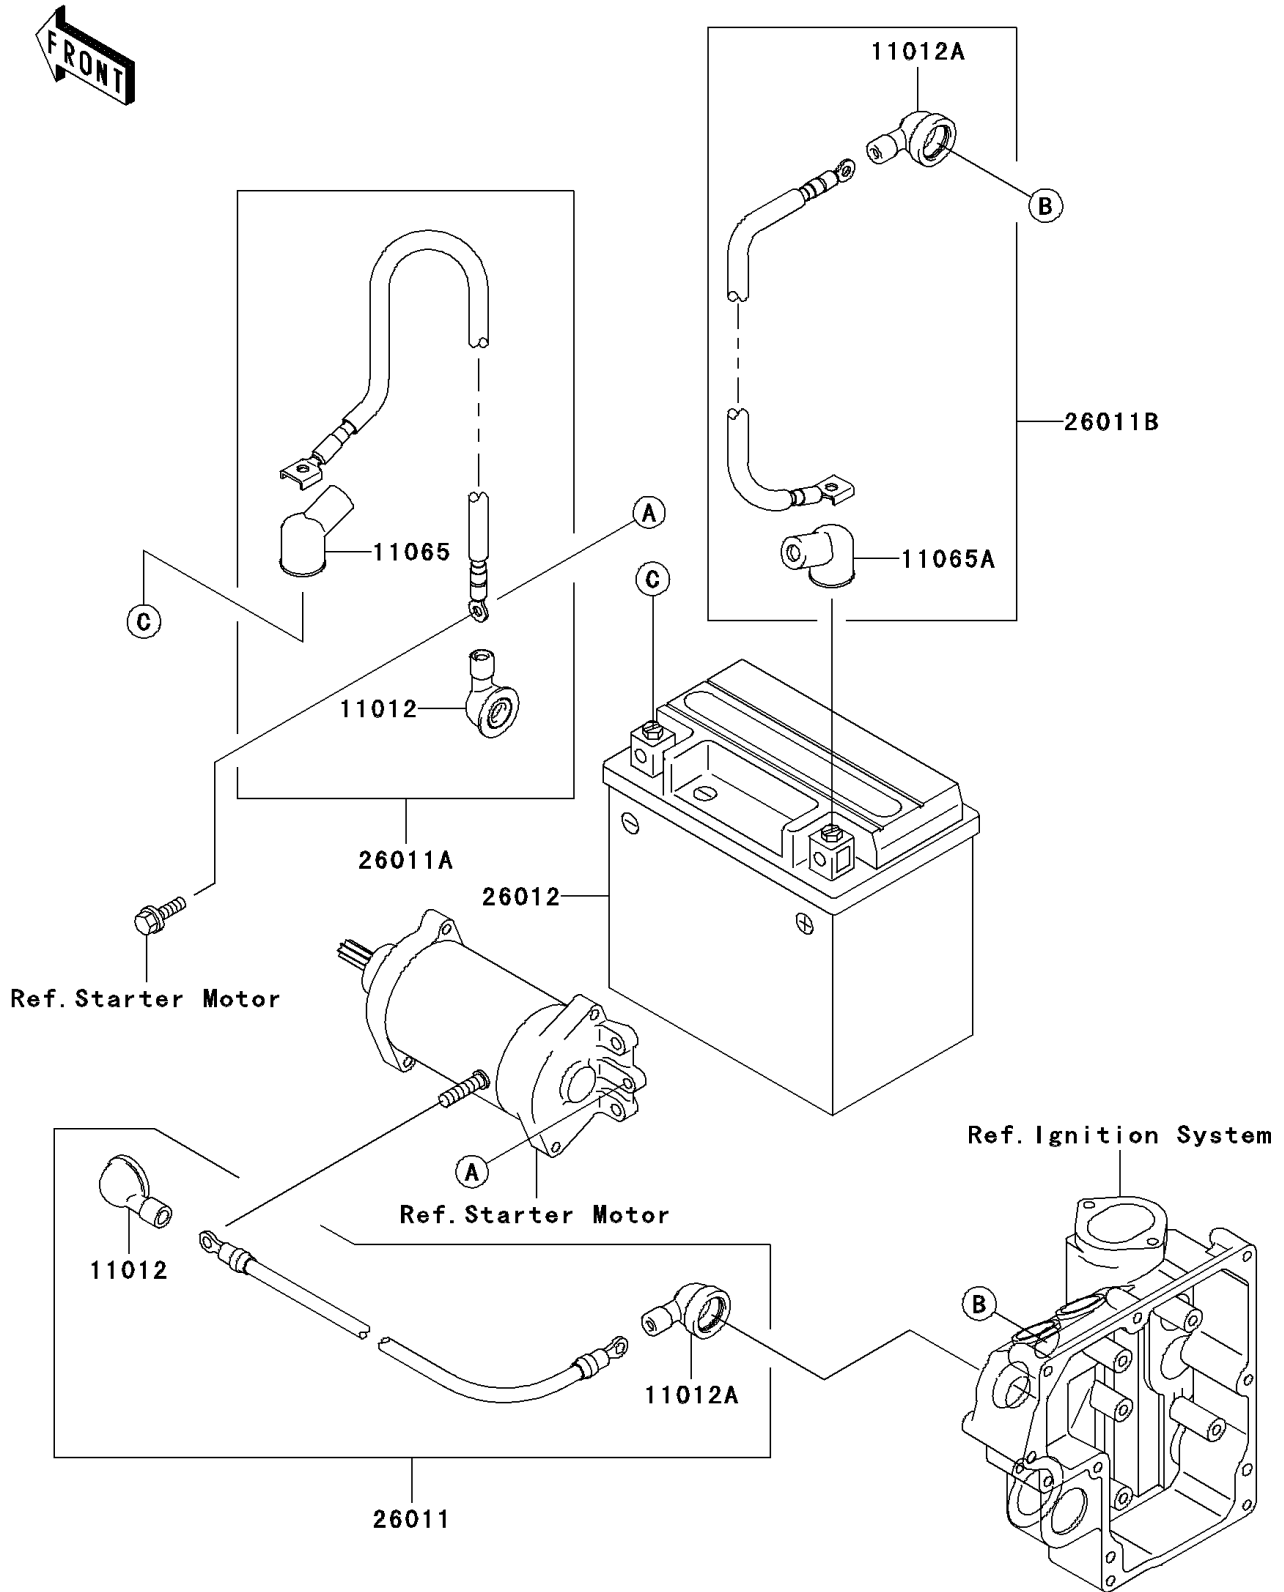

2009 Jet Ski® 800 SX-R™ PARTS DIAGRAM

Electrical Equipment(A7F-AAF)

F3181A

2009 Jet Ski® 800 SX-R™ PARTS LIST

Electrical Equipment(A7F-AAF)

ITEM NAME	PART NUMBER	QUANTITY
CAP (Ref # 11012)	11012-3004	1
CAP,LEAD WIRE (Ref # 11012A)	11012-3726	1
CAP,TERMINAL (Ref # 11065)	11065-3729	1
CAP,TERMINAL (Ref # 11065A)	11065-3732	1
WIRE-LEAD,STARTER-SWITCH (Ref # 26011)	26011-3791	1
WIRE-LEAD,BATTERY(-)-STARTER (Ref # 26011A)	26011-3921	1
WIRE-LEAD,BATTERY(+)-RELAY (Ref # 26011B)	26011-3927	1
BATTERY,YTX20L-BS,12V 18AH (Ref # 26012)	26012-3730	1