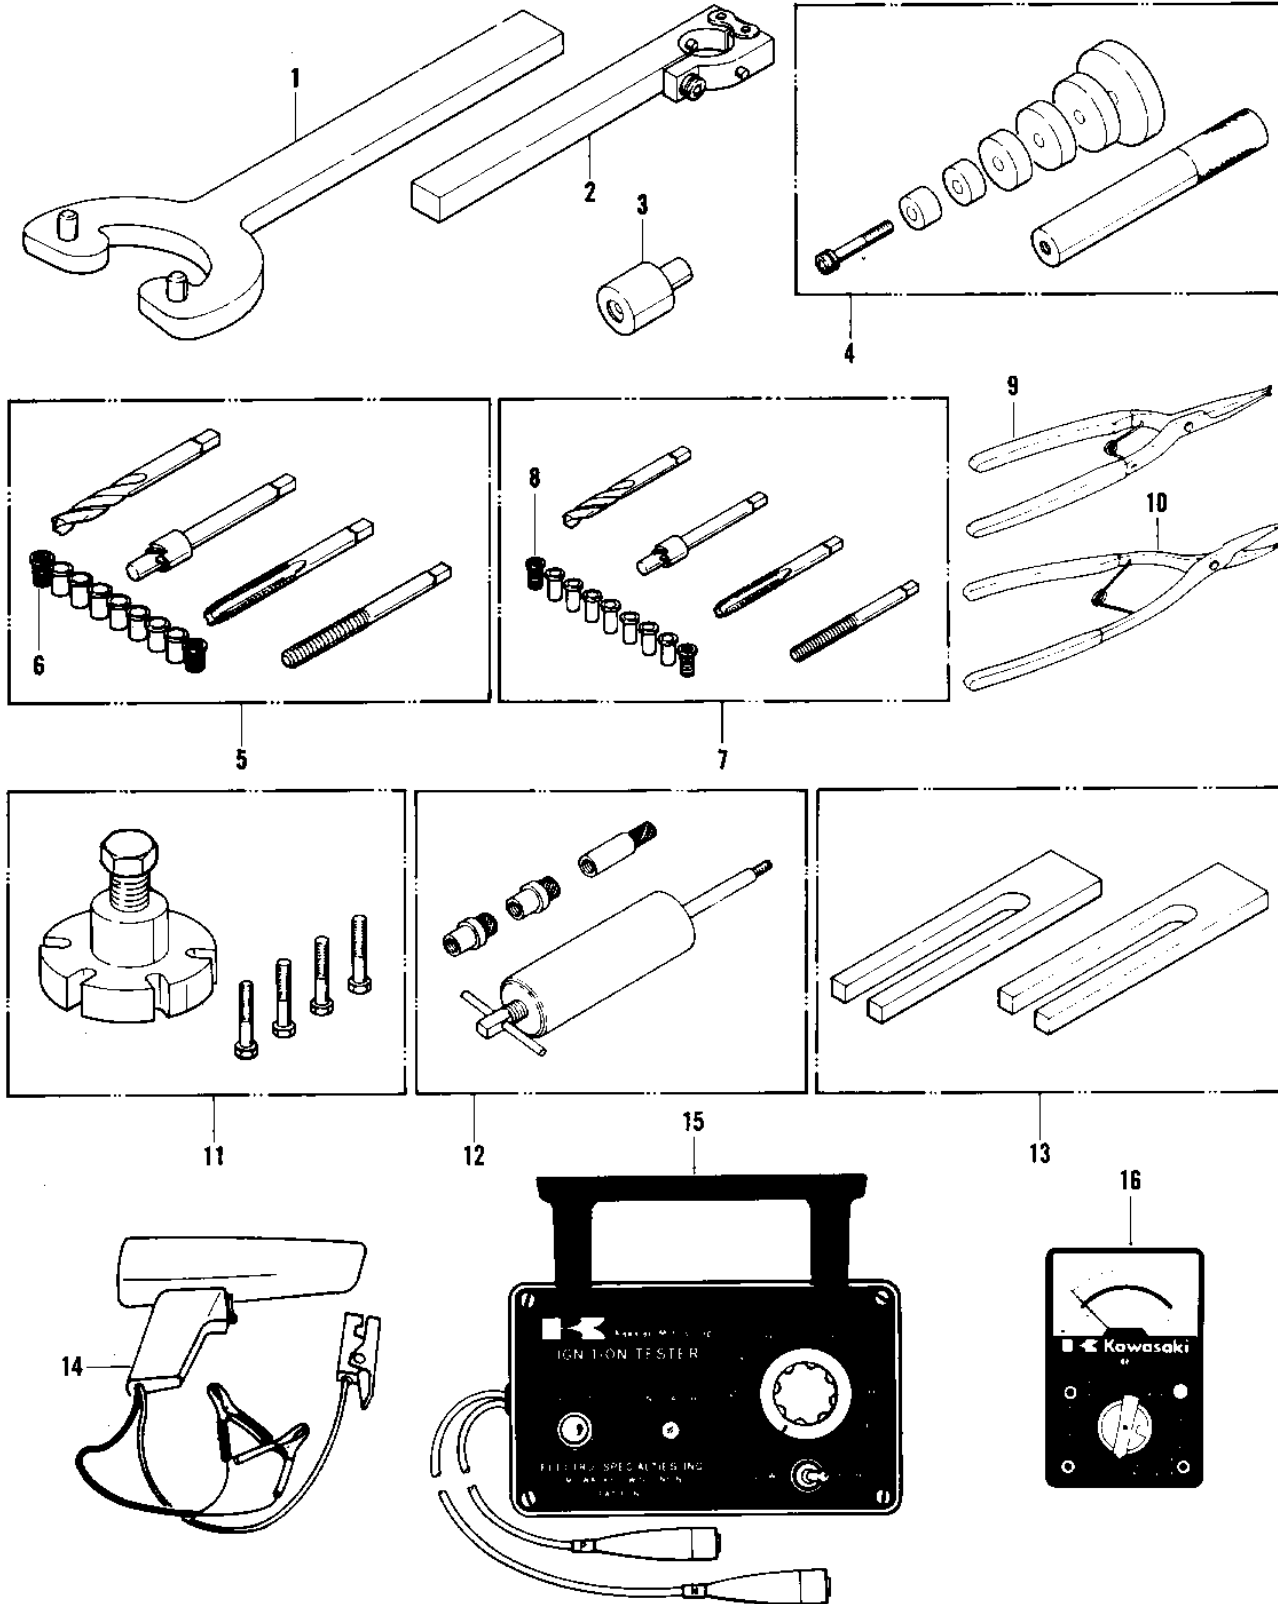

1976 JS400 PARTS DIAGRAM

SPECIAL SERVICE TOOLS

Ref. I

- 1
- 2
- 3
- 4
- 5
- 6
- 7
- 8
- 9
- 10
- 11
- 12
- 13
- 14
- 15
- 16

1003-363-10

1976 JS400 PARTS LIST

SPECIAL SERVICE TOOLS

ITEM NAME	PART NUMBER	QUANTITY
COUPL FWHL SPAN (Canada) (Ref # 1)	W56019-002	1
HOLDER-DRIVE SHAFT (Ref # 2)	W56019-003	1
ADAPTER-COUPLER PLLR (Ref # 3)	W56019-001	1
UNAVAILABLE IN PRICE BOOK (Ref # 4)	W56019-004	1
KIT-THREAD RPR,8MM (Ref # 5)	W56019-008	1
THRD INSERT 8MM (Canada) (Ref # 6)	W56019-009	1
KIT-THREAD RPR,6MM (Ref # 7)	W56019-006	1
THRD INSERT 6MM (Canada) (Ref # 8)	W56019-007	1
PLIERS,CIRCLIP,OUTSID (Ref # 9)	57001-144	1
PLIERS,CIRCLIP,INSIDE (Ref # 10)	57001-143	1
57001-259 (Canada) (Ref # 11)	T57001-259	1
57001-910 (Canada) (Ref # 12)	T57001-910	1
UNAVAILABLE IN PRICE BOOK (Ref # 13)	T57001-170	1
*** N.L.A.*** (Canada) (Ref # 14)	57001-3514	1
*** N.L.A.*** (Canada) (Ref # 15)	T56019-201	1
MULTIMETER (Ref # 16)	57001-983	1