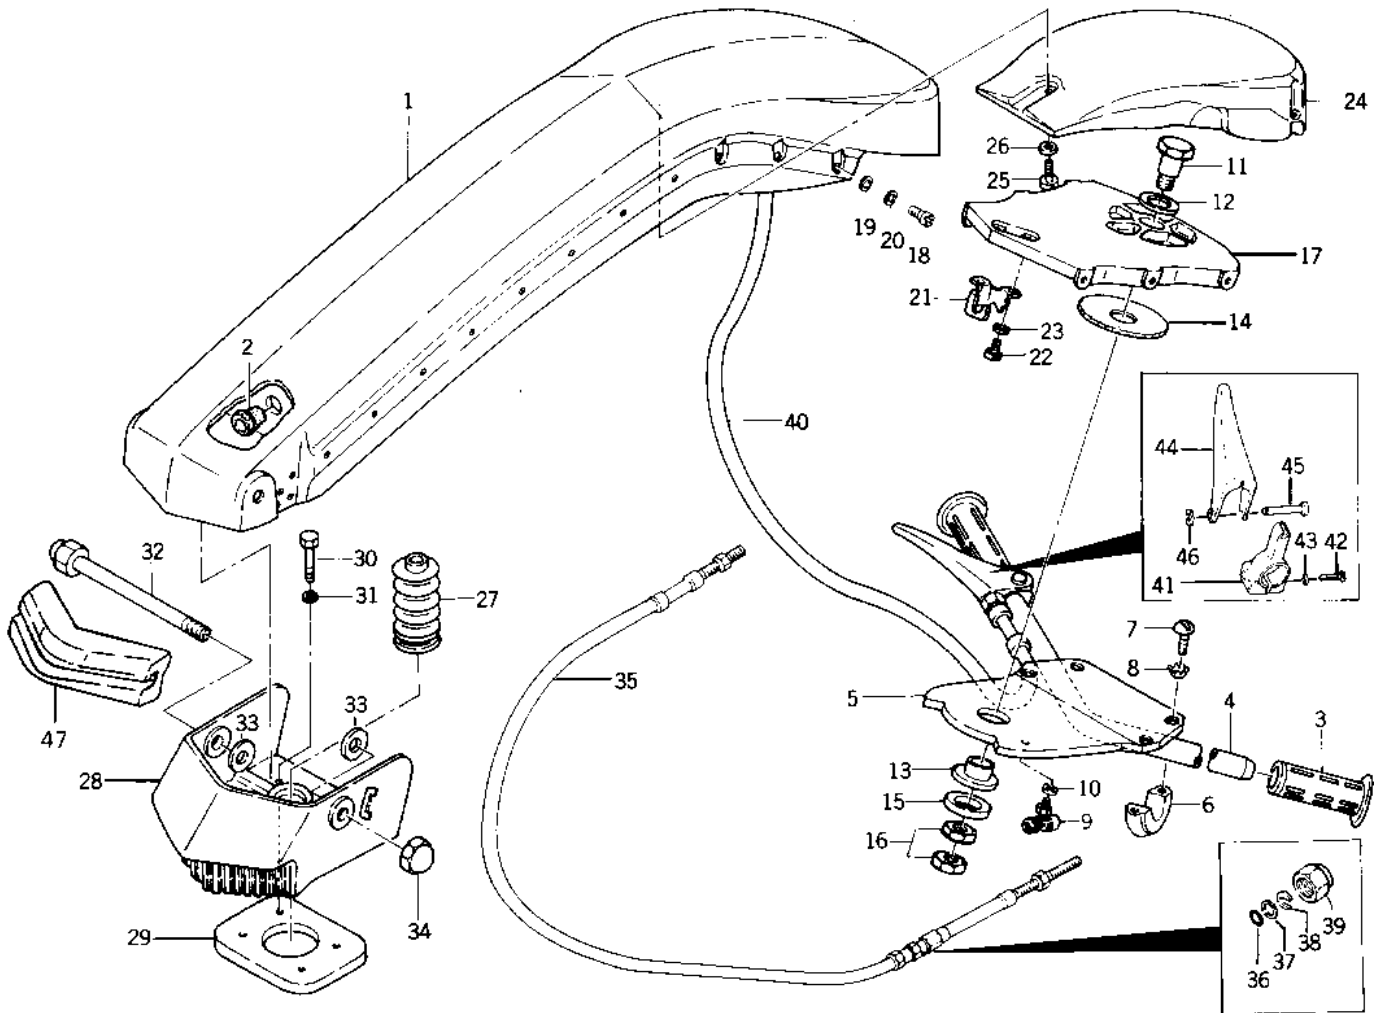

1976 JS400 PARTS DIAGRAM

HANDLE POLE/CABLES

1976 JS400 PARTS LIST

HANDLE POLE/CABLES

ITEM NAME	PART NUMBER	QUANTITY
UNAVAILABLE IN PRICE BOOK (Ref # 1)	59166-513-8A	1
GROMMET (Ref # 2)	92071-530	1
GRIP,HANDLE,RH (Ref # 3)	46075-3704	2
HANDLEBAR (Ref # 4)	32032-3017	1
PLATE,HANDLE BAR (Ref # 5)	59086-534	1
CLAMP,HANDLE PIPE (Ref # 6)	92037-503	2
SCREW,8X25 (Ref # 7)	221R0825	4
WASHER (Ref # 8)	92095-511	4
JOINT-BALL (Ref # 9)	59266-3707	1
WASHER-SPRING,6MM (Ref # 10)	461S0600	1
BOLT 18X46 (Ref # 11)	92003-527	1
WASHER (Ref # 12)	92022-511	1
BUSH (Ref # 13)	92028-508	1
BUSH (Ref # 14)	92028-501	1
WASHER (Ref # 15)	92022-571	1
NUT 18M/M (Ref # 16)	92015-506	2
BRACKET,HANDLE SUPORT (Ref # 17)	59016-552	1
SCREW,6X18 (Ref # 18)	220R0618	6
WASHER (Ref # 19)	411S0600	6
WASHER-SPRING,6MM (Ref # 20)	461S0600	6
HOLDER,CABLE (Ref # 21)	16065-509	1
SCREW,PAN HEAD,6X12 (Ref # 22)	220R0612	2
WASHER-SPRING,6MM (Ref # 23)	461S0600	2
FLOAT ASSY, HANDLE (Ref # 24)	16031-506	1
SCREW 0.16X0.5 (Ref # 25)	92011-562	3
WASHER (Ref # 26)	92022-563	3
COVER,WIRE (Ref # 27)	59176-512	1
BRACKET,POLE (Ref # 28)	59016-548-9H	1
PLATE (Ref # 29)	59086-518	1

1976 JS400 PARTS LIST

HANDLE POLE/CABLES

ITEM NAME	PART NUMBER	QUANTITY
BOLT-8X30MM (Ref # 30)	110R0830	4
WASHER (Ref # 31)	411S0800	4
BOLT,14X183 (Ref # 32)	92001-3018	1
WASHER (Ref # 33)	92022-507	2
NUT 14M/M (Ref # 34)	92015-507	1
CABLE,STEERING (Ref # 35)	59406-3001	1
"O" RING (Ref # 36)	670B2011	1
WASHER (Ref # 37)	92022-535	1
'C'RING (Ref # 38)	92036-501	1
NUT 20 M/M (Ref # 39)	92015-526	1
THROTTLE CABLE ASS'Y (Ref # 40)	59206-502	1
BRACKET,THROTTLE LEV (Ref # 41)	11034-3009	1
SCREW 6X30 (Ref # 42)	214R0630	1
WASHER-SPRING,6MM (Ref # 43)	461S0600	1
LEVER,THROTTLE (Ref # 44)	59126-509	1
PIN,THROTTLE (Ref # 45)	92043-508	1
RING,SNAP (Ref # 46)	92036-518	1
DAMPER (Ref # 47)	92075-519	1