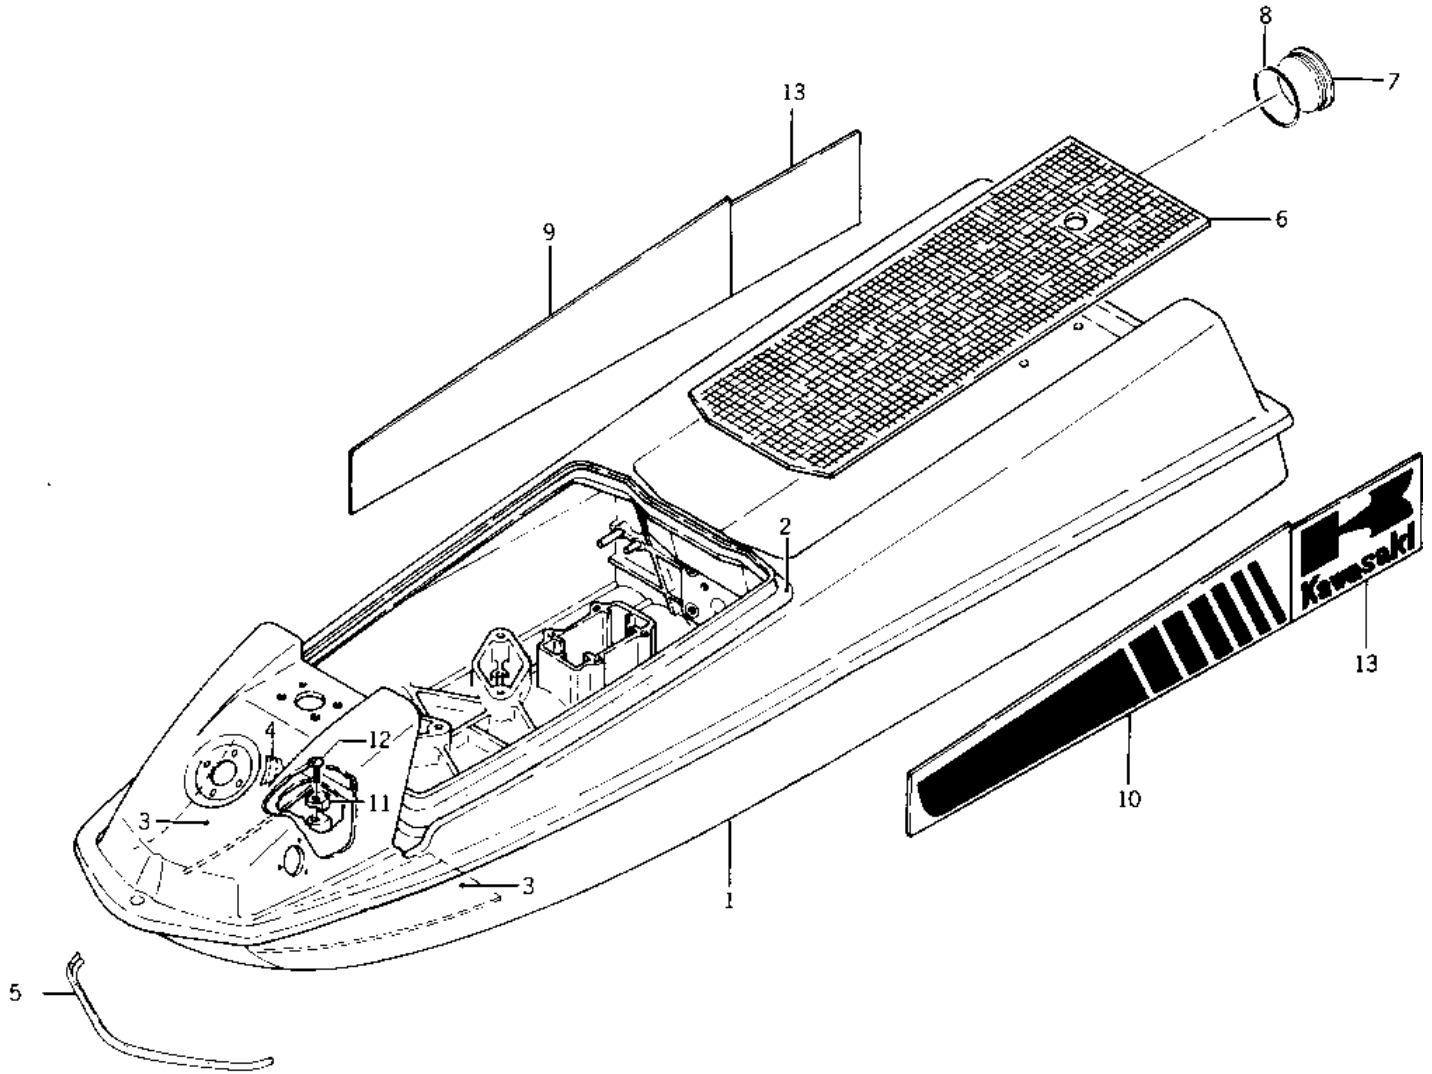

1976 JS400 PARTS DIAGRAM

HULL