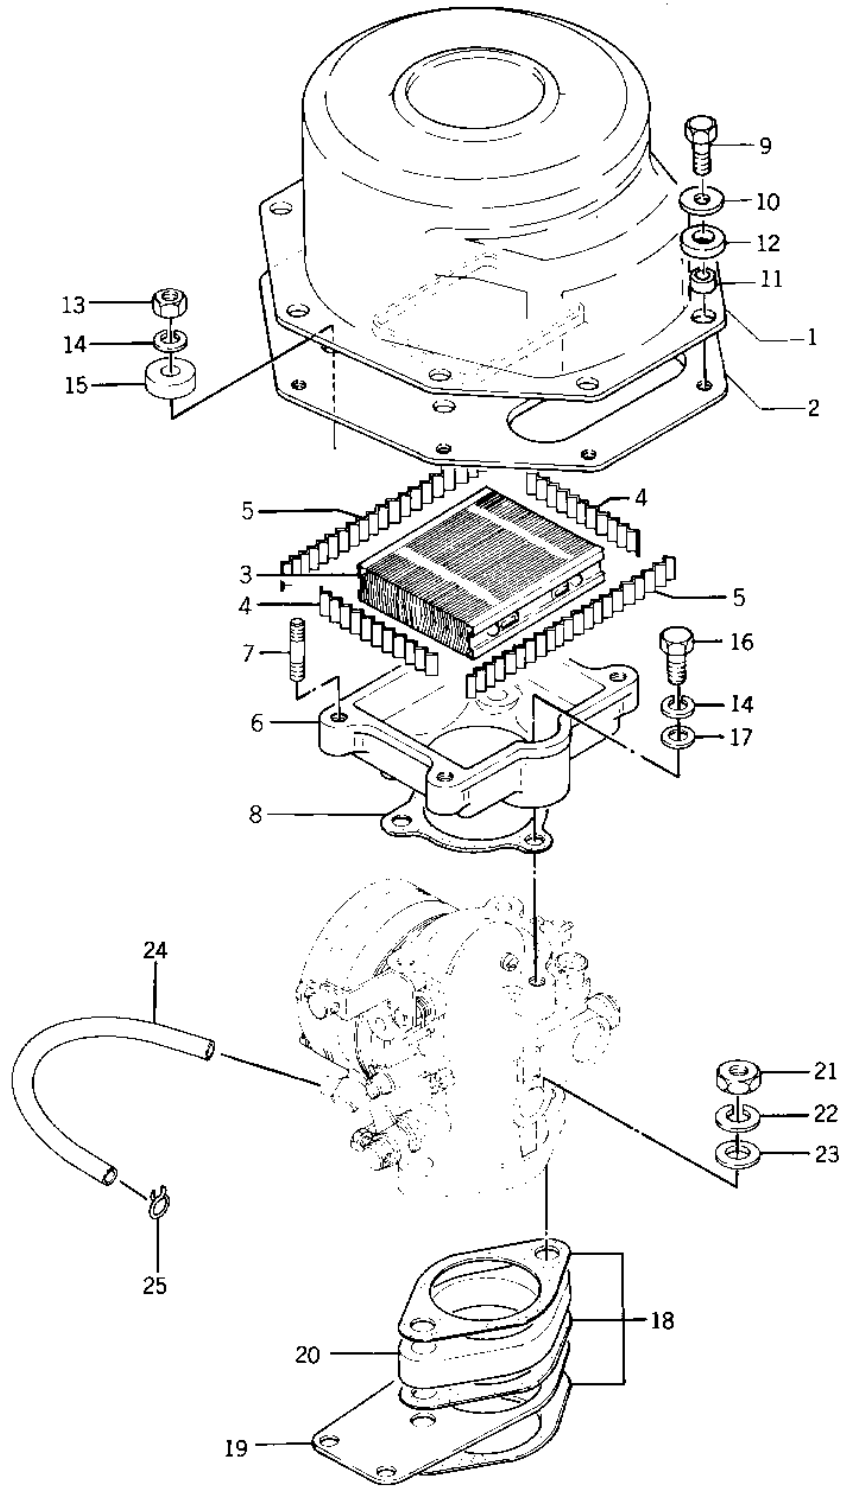

# 1976 JS400 PARTS DIAGRAM

# 1976 JS400 PARTS LIST

## CARBURETOR BRACKETS/FLAME ARRESTER

ITEM NAME	PART NUMBER	QUANTITY
COVER,AIR INTAKE (Ref # 1)	59036-502-9G	1
PLATE,FLAME ARRESTER (Ref # 2)	59086-533	1
ARRESTER,FLAME (Ref # 3)	59006-502	1
SPRING (Ref # 4)	92081-544	2
SPRING (Ref # 5)	92081-545	2
CASE,FLAME ARRESTER (Ref # 6)	59021-527-9G	1
STUD (Ref # 7)	172R0616	4
GASKET (Ref # 8)	11060-3702	1
BOLT 5X14 (Ref # 9)	110R0514A	8
WASHER,AIR INTAKE (Ref # 10)	92022-506	8
COLLAR (Ref # 11)	92027-526	8
DAMPER,AIR INTAKE (Ref # 12)	92075-505	8
NUT,6M/M (Ref # 13)	311R0600	4
WASHER-SPRING,6MM (Ref # 14)	461S0600	7
WASHER,COVER (Ref # 15)	92022-508	4
UNAVAILABLE IN PRICE BOOK (Ref # 16)	110T0620	3
WASHER (Ref # 17)	410S0600	3
GASKET,INSULATOR (Ref # 18)	11009-3786	3
BRACKET,CONTROL (Ref # 19)	59016-506	1
INSULATOR (Ref # 20)	16061-511	1
UNAVAILABLE IN PRICE BOOK (Ref # 21)	312T0800	2
WASHER SPRING 8MM (Ref # 22)	461S0800	2
WASHER (Ref # 23)	410S0800	2
PIPE,PULS (Ref # 24)	92059-518	1
CLAMP,SPARK PLUG CAP (Ref # 25)	92037-1173	1