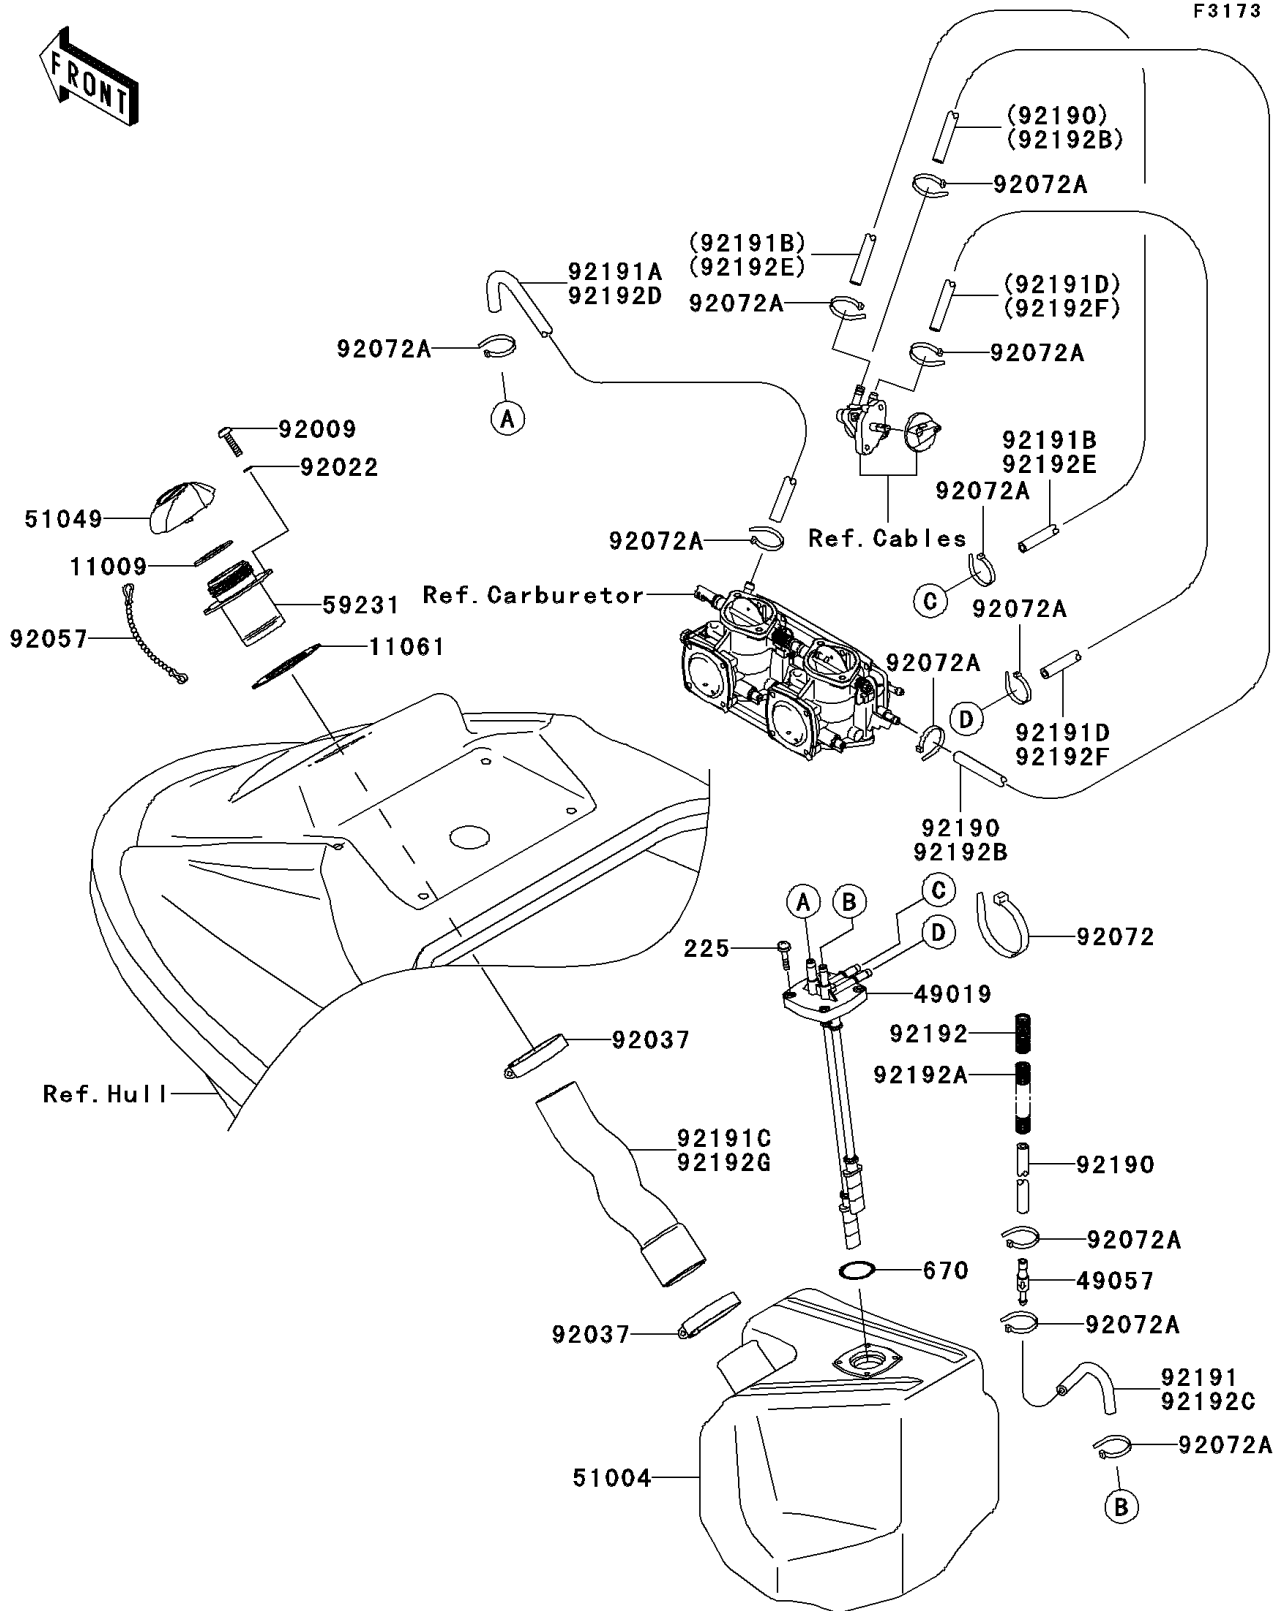

2006 800 SX-R PARTS DIAGRAM

Fuel Tank

2006 800 SX-R PARTS LIST

Fuel Tank

ITEM NAME	PART NUMBER	QUANTITY
SCREW-PAN-WSP-CROS,5X20 (Ref # 225)	225R0520	4
O RING,36MM (Ref # 670)	670B3036	1
GASKET,TANK CAP (Ref # 11009)	11009-3020	1
GASKET (Ref # 11061)	11061-3701	1
FILTER-FUEL (Ref # 49019)	49019-3718	1
VALVE-RELIEF (Ref # 49057)	49057-3707	1
TANK-FUEL (Ref # 51004)	51004-3744	1
CAP-TANK,FUEL (Ref # 51049)	51049-3725	1
FILLER,FUEL TANK (Ref # 59231)	59231-3716	1
SCREW,TAPPING,4X16 (Ref # 92009)	92009-3849	4
WASHER (Ref # 92022)	92022-563	4
CLAMP (Ref # 92037)	92037-3009	2
CHAIN,COVER,L=100 (Ref # 92057)	92057-3704	1
BAND,L=188.85 (Ref # 92072)	92072-0105	1
BAND,L=100.08 (Ref # 92072A)	92072-3882	11
TUBE,5.8X10.8X500 (Ref # 92190)	92190-3846	2
TUBE,AIR VENT (Ref # 92191)	92191-3967	1
TUBE,"RETURN" (Ref # 92191A)	92191-3968	1
TUBE,"RES" (Ref # 92191B)	92191-3969	1
TUBE,TANK-FILLER (Ref # 92191C)	92191-3970	1
TUBE,"ON" (Ref # 92191D)	92191-3973	1
TUBE,CORRUGATED,L=40 (Ref # 92192)	92192-3733	1
TUBE,CORRUGATED,L=200 (Ref # 92192A)	92192-3734	1