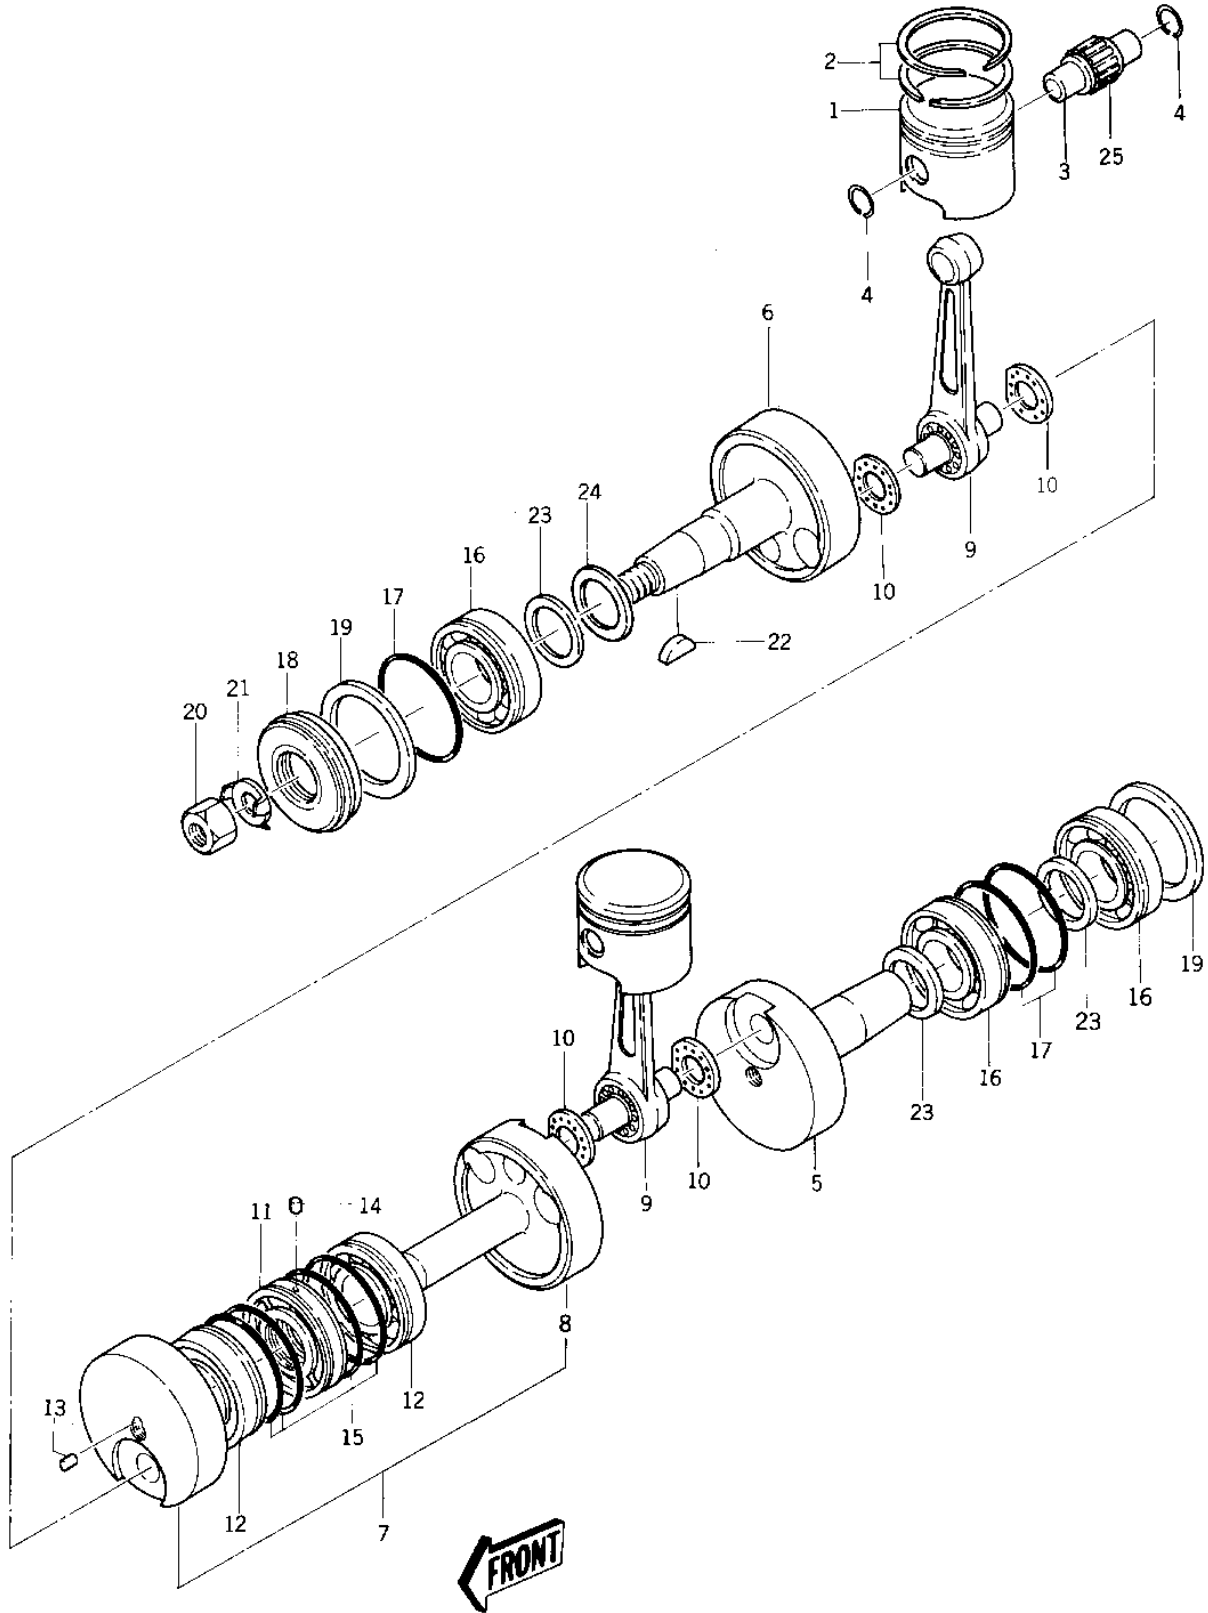

1976 JS400 PARTS DIAGRAM

CRANKSHAFT/PISTONS

1976 JS400 PARTS LIST

CRANKSHAFT/PISTONS

ITEM NAME	PART NUMBER	QUANTITY
PISTON (Ref # 1)	13001-506	2
PISTON 0.25 (Ref # 1)	13030-501	2
PISTON 0.50 (Ref # 1)	13029-501	2
PISTON RING SET (Ref # 2)	13008-518	2
PISTON RING SET 0.25 (Ref # 2)	13026-501	2
PISTON RING SET 0.50 (Ref # 2)	13025-501	2
PIN-PISTON (Ref # 3)	13002-505	2
CIRCLIP PISTON PIN (Ref # 4)	92036-004	4
CRANK SHAFT ASS'Y (Ref # 5-0)	13036-522	1
.CRANKSHAFT(1) (Ref # 5)	13037-501	1
.CRANKSHAFT (3) (Ref # 6)	13037-504	1
.CRANK WEB SET (Ref # 7)	13044-502	1
.CRANKSHAFT(2) (Ref # 8)	13037-502	1
.CON ROD SET (Ref # 9)	13044-501	2
.WASHER (Ref # 10)	92022-517	4
.SEAL,LABYRINTH (Ref # 11)	59096-502	1
.BEARING 6305NC3 (Ref # 12)	92045-512	2
.PIN DOWEL 5X12 (Ref # 13)	610A0512	1
.PIN,DOWEL (Ref # 14)	551A0410	1
.O-RING (Ref # 15)	92055-504	4
BEARING-BALL (Ref # 16)	92045-505	3
O-RING (Ref # 17)	92055-504	3
SEAL,OIL TCY306210 (Ref # 18)	92050-507	1
WASHER (Ref # 19)	92022-3021	2
NUT 18M/M (Ref # 20)	315B1800A	1
WASHER (Ref # 21)	92095-506	1
WOODRUFF KEY (Ref # 22)	510A5200	1
SHIM 0.1T (Ref # 23)	92025-513	AR
SHIM 0.2T (Ref # 23)	92025-518	AR

1976 JS400 PARTS LIST

CRANKSHAFT/PISTONS

ITEM NAME	PART NUMBER	QUANTITY
SHIM 0.3T (Ref # 23)	92025-523	AR
SHIM 0.4T (Ref # 23)	92025-527	AR
SHIM 0.5T (Ref # 23)	92025-530	AR
SHIM 0.6T (Ref # 23)	92025-533	AR
SHIM-1.0T (Ref # 24)	92025-532	1
BEARING-SMALL END (Ref # 25)	13033-3005	2