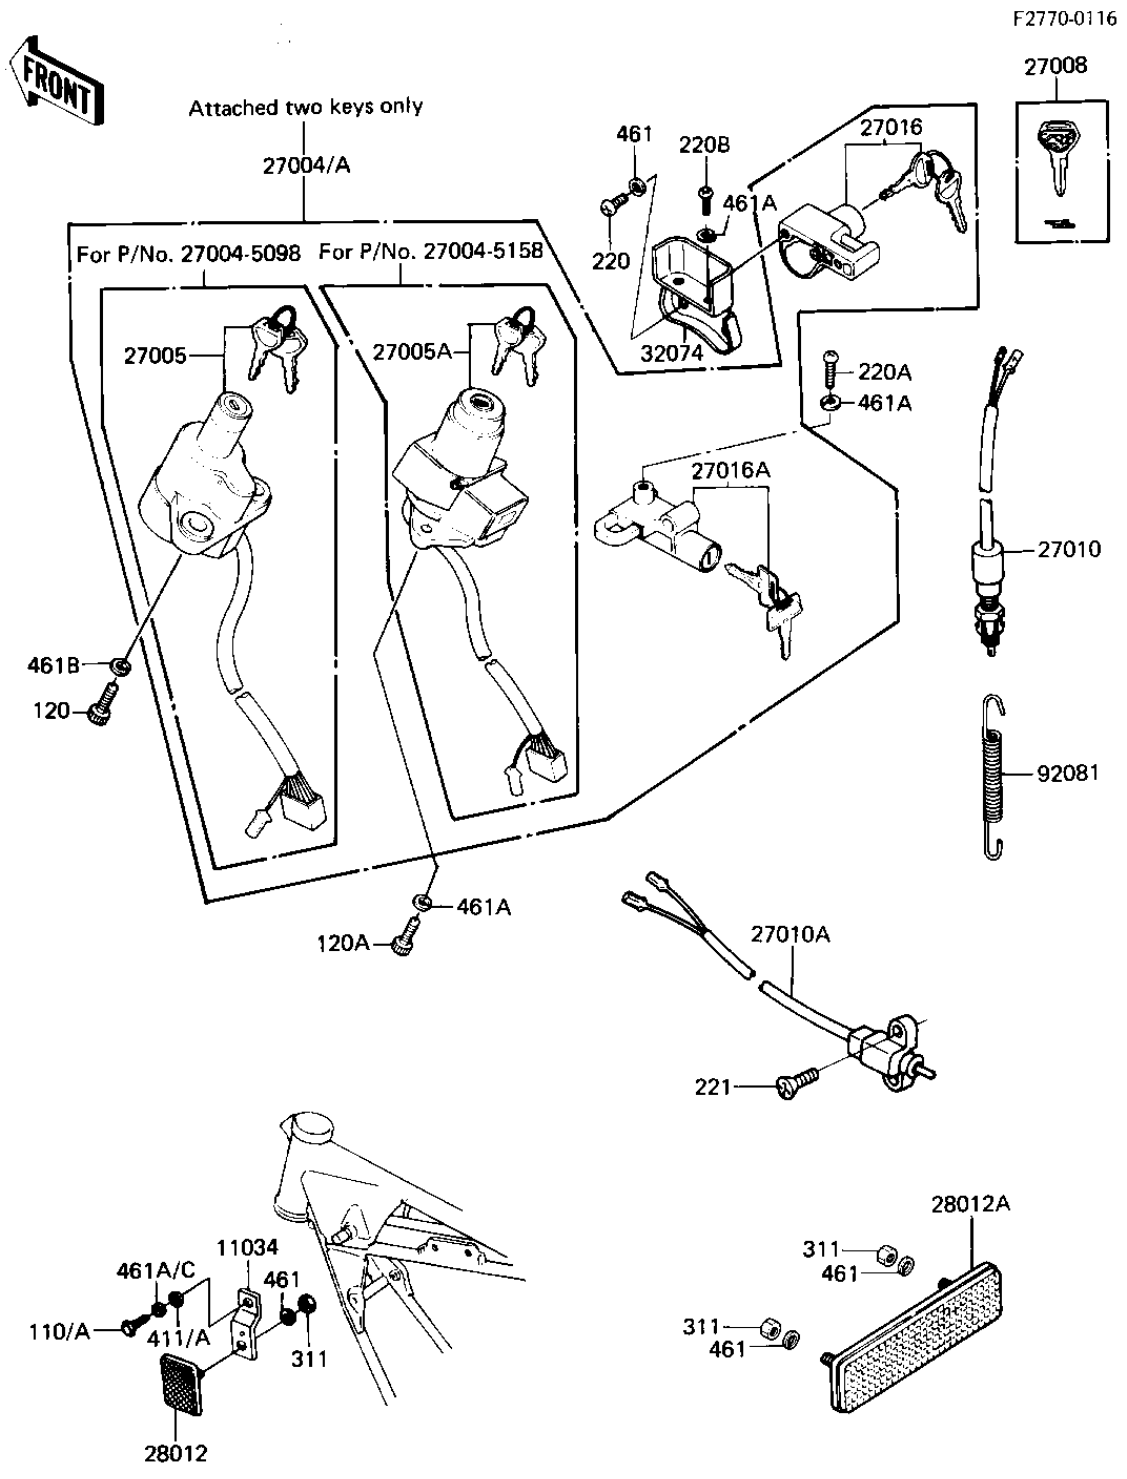

# 1982 GPz PARTS DIAGRAM

## IGNITION SWITCH/LOCKS/REFLECTORS

# 1982 GPz PARTS LIST

## IGNITION SWITCH/LOCKS/REFLECTORS

ITEM NAME	PART NUMBER	QUANTITY
BRACKET (Ref # 11034)	11034-1929	2
SWITCH-ASSY,ALL (Ref # 27004A)	27004-5205	1
SWITCH-ASSY-IGNITION (Ref # 27005A)	27005-5035	1
KEY-LOCK,BLANK (Ref # 27008)	27008-1103	1
SWITCH,BRAKE LAMP (Ref # 27010)	27010-1019	1
SWITCH,SIDE STAND (Ref # 27010A)	27010-1065	1
LOCK-ASSY,HELMET (Ref # 27016)	27016-5070	1
LOCK-ASSY,SEAT (Ref # 27016A)	27016-5069	1
REFLECTOR,REFLEX(FRON (Ref # 28012)	28012-1003	2
REFLECTOR,REAR REFLEX (Ref # 28012A)	28012-1005	1
BRACKET-LOCK,HELMET L (Ref # 32074)	32074-1024	1
SPRING,BRAKE SWITCH (Ref # 92081)	92081-1366	1
BOLT, 6X14, BLACK (Ref # 110A)	112C0614	2
BOLT-SOCKET,6X16,BLAC (Ref # 120A)	120S0616	2
SCREW PAN HEAD 5X8 (Ref # 220)	220B0508	2
SCREW PAN HEAD 6X10 (Ref # 220A)	220B0610	1
SCREW PAN HEAD 6X12 (Ref # 220B)	220B0612	2
SCREW-CSK-CROS (Ref # 221)	221C0520	2
NUT,5MM (Ref # 311)	311B0500	4
WASHER PLAIN (Ref # 411A)	411F0600	2
WASHER SPRING 5MM (Ref # 461)	461F0500	6
WASHER SPRING 6MM (Ref # 461A)	461F0600	5
WASHER-SPRING,6MM,BLA (Ref # 461C)	461K0600	2