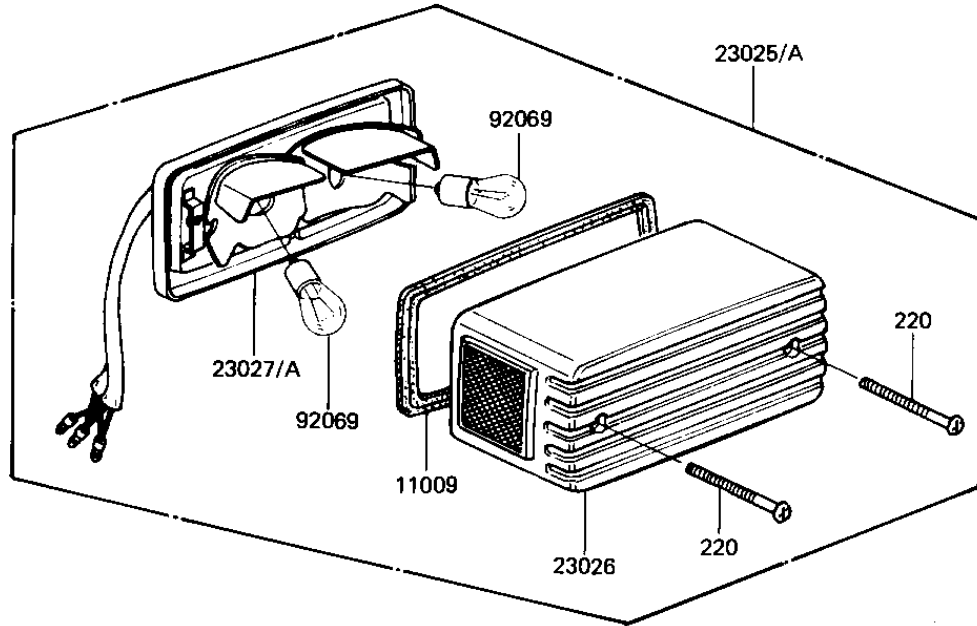

1982 GPz PARTS DIAGRAM

TAILLIGHT

F2720-0094