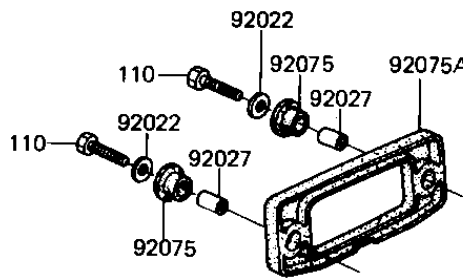

# 1982 GPz PARTS DIAGRAM

## TAILLIGHT

F2720-0094

## TAILLIGHT

ITEM NAME	PART NUMBER	QUANTITY
GASKET, TAIL LAMP (Ref # 11009)	11009-1221	1
LAMP-TAIL, BLACK (Ref # 23025A)	23025-1038	1
LENS, TAIL LAMP (Ref # 23026)	23026-1021	1
BODY-COMP-TAIL LAMP, B (Ref # 23027A)	23027-1025	1
WASHER 6.5X20X1.6T (Ref # 92022)	92022-125	2
COLLAR, 6.8X10X17.6 (Ref # 92027)	92027-1316	2
BULB, 12V 32/3CP (Ref # 92069)	92069-059	2
DAMPER RUBBER (Ref # 92075)	92075-1092	2
DAMPER (Ref # 92075A)	92075-1282	1
BOLT-UPSET (Ref # 110)	112G0625	2
SCREW-PAN-CROS (Ref # 220)	220C0465	2