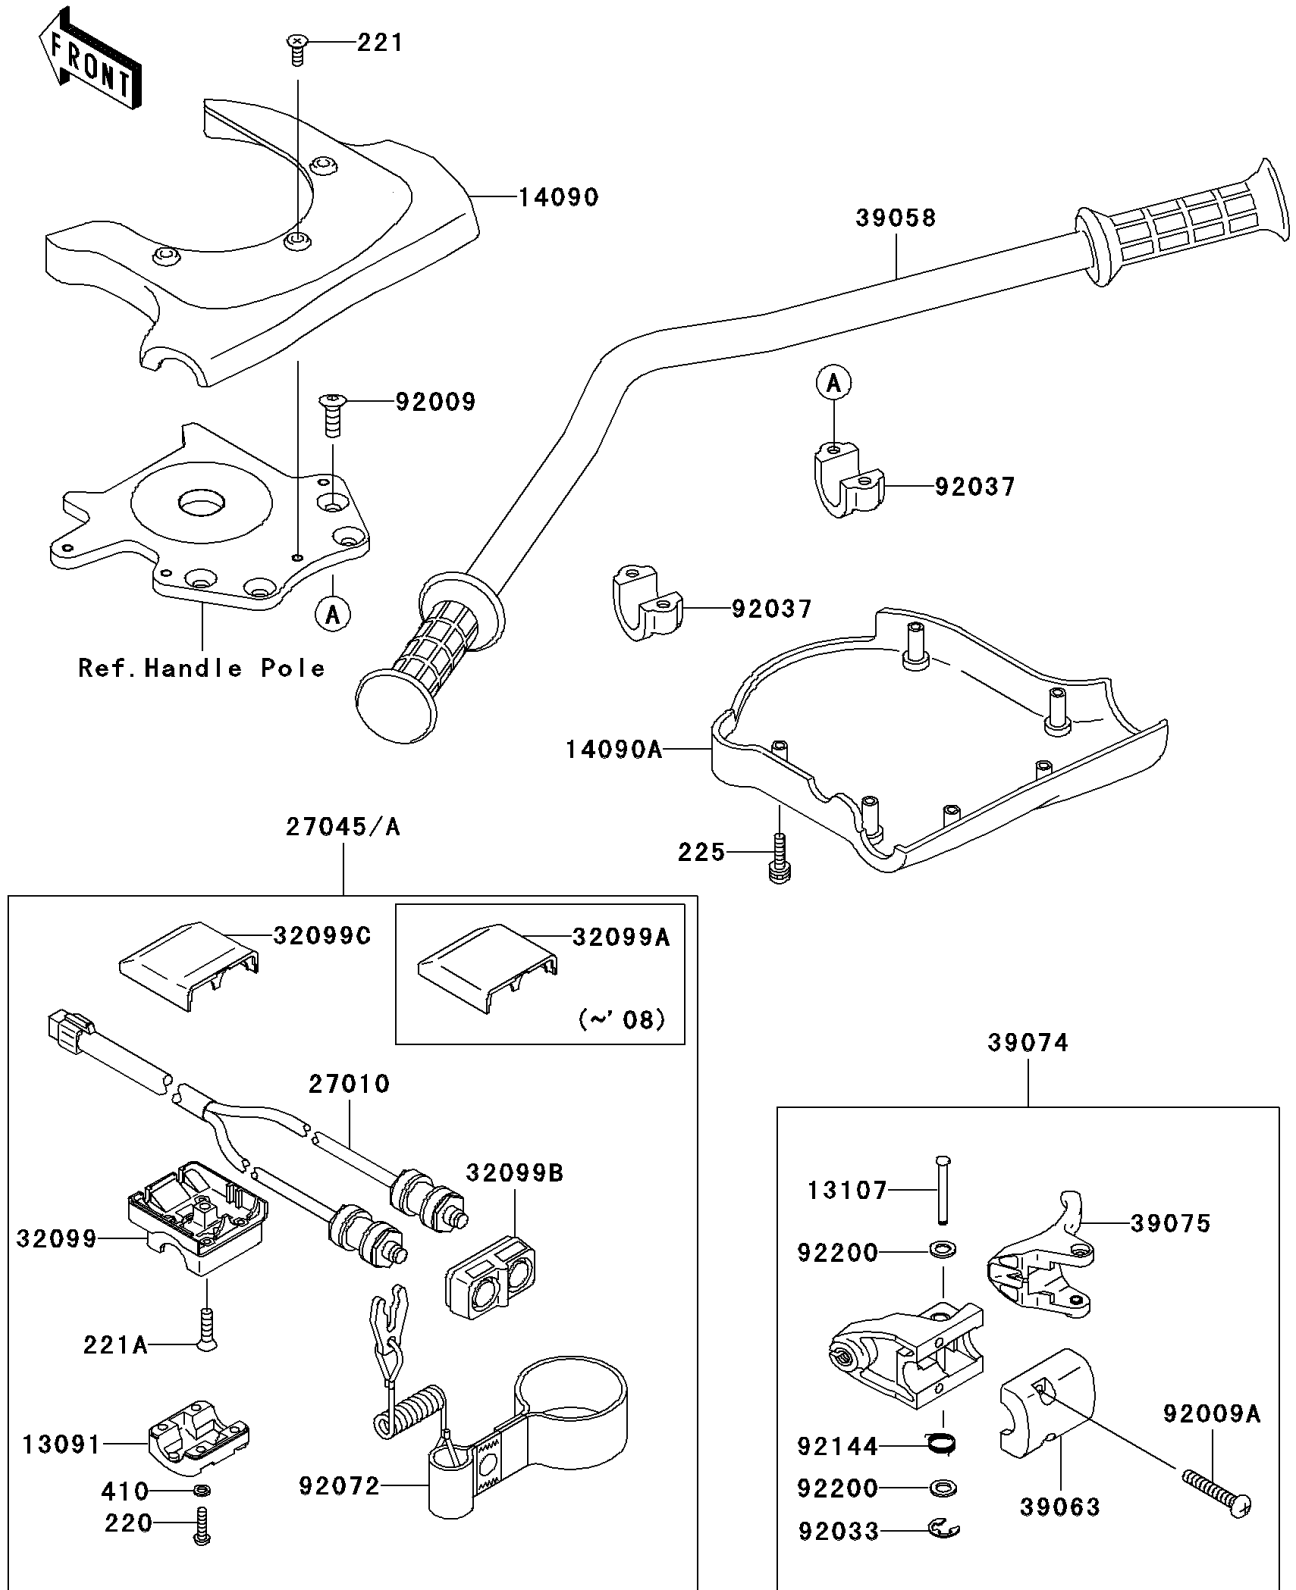

## 2009 Jet Ski® 800 SX-R™ PARTS DIAGRAM

Handlebar

F3172

## 2009 Jet Ski® 800 SX-R™ PARTS LIST

### Handlebar

ITEM NAME	PART NUMBER	QUANTITY
SCREW-PAN-CROS,5X20 (Ref # 220)	220R0520	1
SCREW-CSK-CROS,6X16 (Ref # 221)	221R0616	1
SCREW-CSK-CROS,6X25 (Ref # 221A)	221R0625	1
SCREW-PAN-WSP-CROS,5X20 (Ref # 225)	225R0520	1
W-PLAIN-S,5MM (Ref # 410)	410S0500	1
HOLDER,SWITCH (Ref # 13091)	13091-3726	1
SHAFT (Ref # 13107)	13107-3740	1
COVER,HANDLE,UPP,BLACK (Ref # 14090)	14090-3766-MA	1
COVER,HANDLE,LWR,BLACK (Ref # 14090A)	14090-3767-MA	1
SWITCH,STOP&START (Ref # 27010)	27010-3780	1
SWITCH-ASSY,STOP&START (Ref # 27045A)	27045-3760	1
CASE,LWR,SWITCH (Ref # 32099)	32099-3725	1
CASE,FR,SWITCH (Ref # 32099B)	32099-3818	1
CASE,UPP,SWITCH (Ref # 32099C)	32099-3860	1
HANDLE-COMP,F.BLACK (Ref # 39058)	39058-3743-6Z	1
HOUSING-CONTROL (Ref # 39063)	39063-3727	1
LEVER-ASSY-THROTTLE (Ref # 39074)	39074-3726	1
LEVER-THROTTLE (Ref # 39075)	39075-3714	1
SCREW,8X22 (Ref # 92009)	92009-3701	1
SCREW,6X30 (Ref # 92009A)	92009-3837	1
RING-SNAP (Ref # 92033)	92033-3723	1
CLAMP,HANDLEBAR (Ref # 92037)	92037-503	1
BAND,TETHER SWITCH (Ref # 92072)	92072-3809	1
SPRING (Ref # 92144)	92144-3749	1
WASHER (Ref # 92200)	92200-3738	1