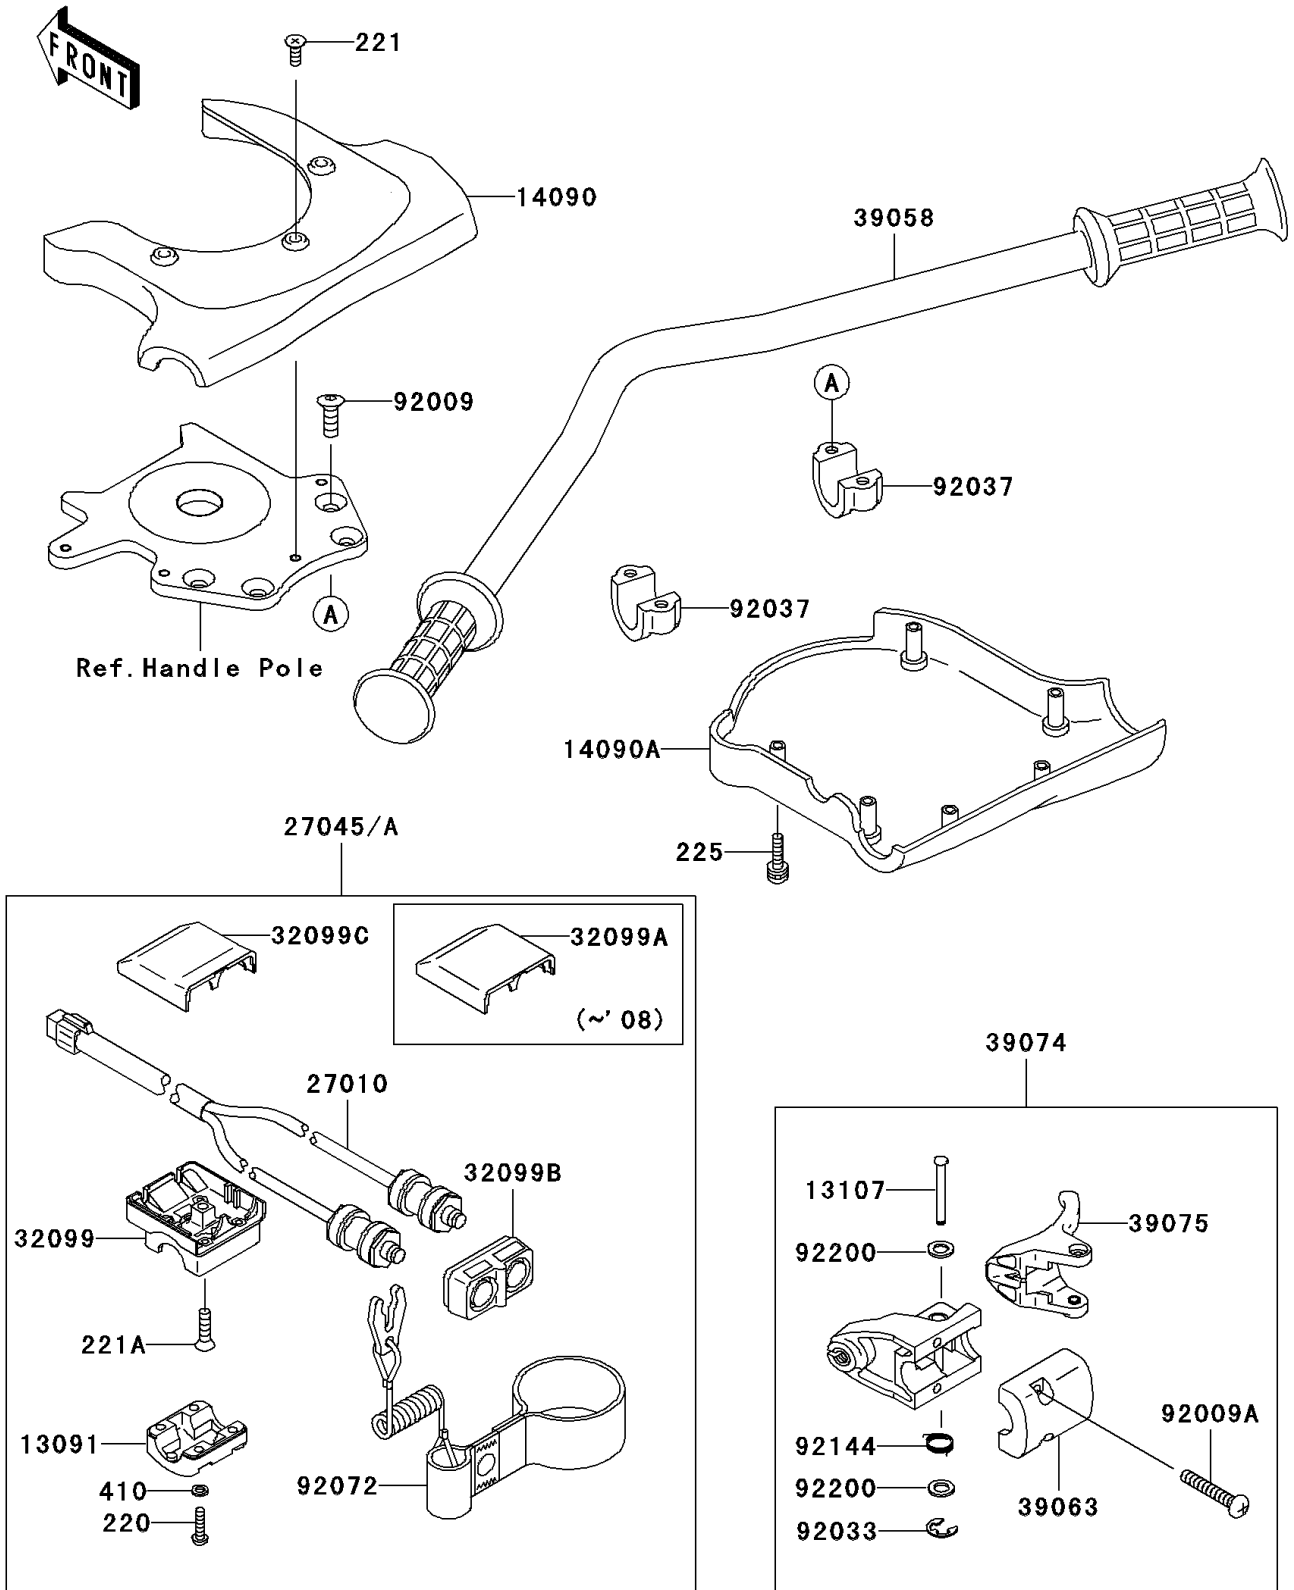

2006 800 SX-R PARTS DIAGRAM

Handlebar

F3172

2006 800 SX-R PARTS LIST

Handlebar

| ITEM NAME | PART NUMBER | QUANTITY |
|---------------------------------------|---------------|----------|
| SCREW-PAN-CROS,5X20 (Ref # 220) | 220R0520 | 4 |
| SCREW-CSK-CROS,6X16 (Ref # 221) | 221R0616 | 3 |
| SCREW-CSK-CROS,6X25 (Ref # 221A) | 221R0625 | 1 |
| SCREW-PAN-WSP-CROS,5X20 (Ref # 225) | 225R0520 | 6 |
| W-PLAIN-S,5MM (Ref # 410) | 410S0500 | 4 |
| HOLDER,SWITCH (Ref # 13091) | 13091-3726 | 1 |
| SHAFT (Ref # 13107) | 13107-3740 | 1 |
| COVER,HANDLE,UPP,BLACK (Ref # 14090) | 14090-3766-MA | 1 |
| COVER,HANDLE,LWR,BLACK (Ref # 14090A) | 14090-3767-MA | 1 |
| SWITCH,STOP&START (Ref # 27010) | 27010-3780 | 1 |
| SWITCH-ASSY,STOP&START (Ref # 27045) | 27045-3737 | 1 |
| CASE,LWR,SWITCH (Ref # 32099) | 32099-3725 | 1 |
| CASE,UPP,SWITCH (Ref # 32099A) | 32099-3726 | 1 |
| CASE,FR,SWITCH (Ref # 32099B) | 32099-3818 | 1 |
| HANDLE-COMP,F.BLACK (Ref # 39058) | 39058-3743-6Z | 1 |
| HOUSING-CONTROL (Ref # 39063) | 39063-3727 | 1 |
| LEVER-ASSY-THROTTLE (Ref # 39074) | 39074-3726 | 1 |
| LEVER-THROTTLE (Ref # 39075) | 39075-3714 | 1 |
| SCREW,8X22 (Ref # 92009) | 92009-3701 | 4 |
| SCREW,6X30 (Ref # 92009A) | 92009-3837 | 2 |
| RING-SNAP (Ref # 92033) | 92033-3723 | 1 |
| CLAMP,HANDLEBAR (Ref # 92037) | 92037-503 | 2 |
| BAND,TETHER SWITCH (Ref # 92072) | 92072-3809 | 1 |
| SPRING (Ref # 92144) | 92144-3749 | 1 |
| WASHER (Ref # 92200) | 92200-3738 | 2 |