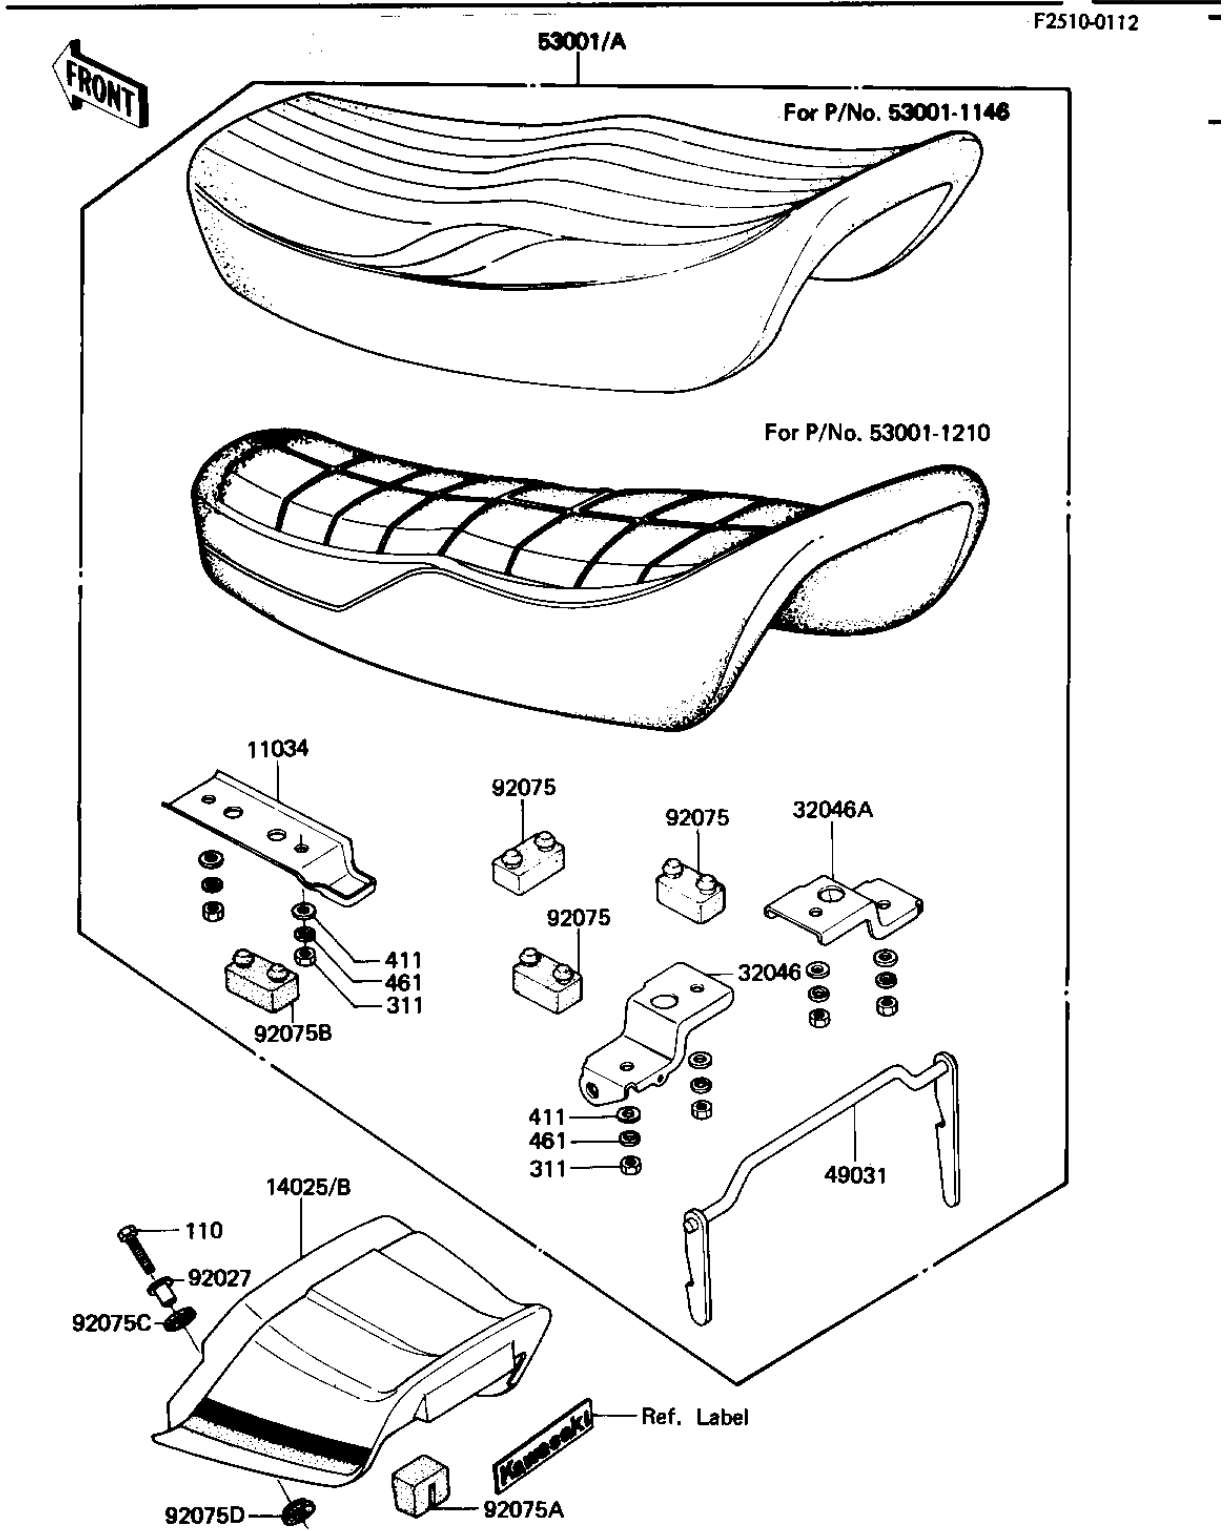

1982 GPz PARTS DIAGRAM

SEAT/SEAT COVER

1982 GPz PARTS LIST

SEAT/SEAT COVER

ITEM NAME	PART NUMBER	QUANTITY
BRACKET,SEAT,FR (Ref # 11034)	11034-1868	2
COVER,SEAT,F.RED (Ref # 14052B)	14025-5055-B1	1
BRACKET-SEAT,LH (Ref # 32046)	32046-1089	1
BRACKET-SEAT,RH (Ref # 32046A)	32046-1090	1
LATCH,SEAT (Ref # 49031)	49031-1006	1
SEAT-ASSY (Ref # 53001A)	53001-1210	1
COLLAR (Ref # 92027)	92027-251	2
DAMPER,SEAT,RR (Ref # 92075)	92075-1276	3
DAMPER,SEAT (Ref # 92075A)	92075-1313	1
DAMPER RUBBER,SEAT (Ref # 92075B)	92075-139	2
RUBBER,FENDER COVER (Ref # 92075C)	92075-174	2
DAMPER RUBBER (Ref # 92075D)	92075-175	2
BOLT-UPSET,6X20 (Ref # 110)	112G0620	2
NUT 6MM (Ref # 311)	311B0600	8
WASHER PLAIN 6MM (Ref # 411)	411B0600	8
WASHER SPRING 6MM (Ref # 461)	461F0600	8