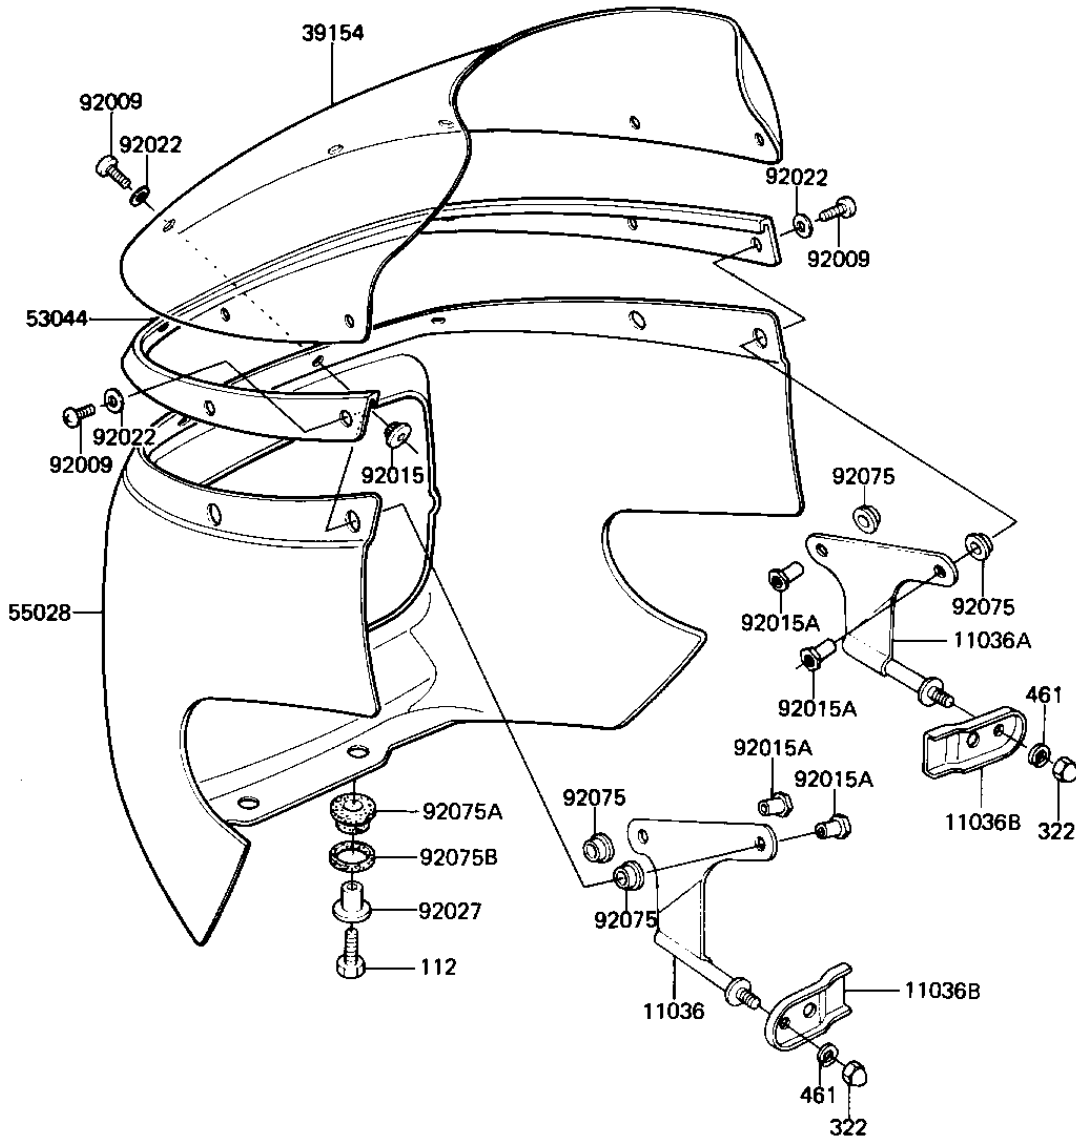

1982 GPz PARTS DIAGRAM

FAIRING

F2871-0005

1982 GPz PARTS LIST

FAIRING

ITEM NAME	PART NUMBER	QUANTITY
BRACKET-A,COWLING,LH, (Ref # 11036)	11036-1349	1
BRACKET-A,COWLING,RH, (Ref # 11036A)	11036-1350	1
BRACKET-A,COWLING (Ref # 11036B)	11036-1439	2
WINDSHIELD (Ref # 39154)	39154-1008	1
TRIM,COWLING (Ref # 53044)	53044-1036	1
COWLING,F.RED (Ref # 55028)	55028-1012-B1	1
SCREW-PAN-CROS,5X12,B (Ref # 92009)	220C0512	7
NUT,5M/M (Ref # 92015)	92015-1025	3
NUT,5MM (Ref # 92015A)	92015-1150	4
WASHER,PLAIN (Ref # 92022)	92022-1038	7
COLLAR,L=13.1,BLACK (Ref # 92027)	92027-1450	2
DAMPER,PILOT LAMP (Ref # 92075)	92075-1138	4
RUBBER,FENDER COVER (Ref # 92075A)	92075-174	2
DAMPER RUBBER (Ref # 92075B)	92075-175	2
BOLT-UPSET,6X25,BLACK (Ref # 112)	112C0625	2
NUT-CAP,6MM,BLACK (Ref # 322)	322C0600	2
WASHER-SPRING,6MM,BLA (Ref # 461)	461K0600	2