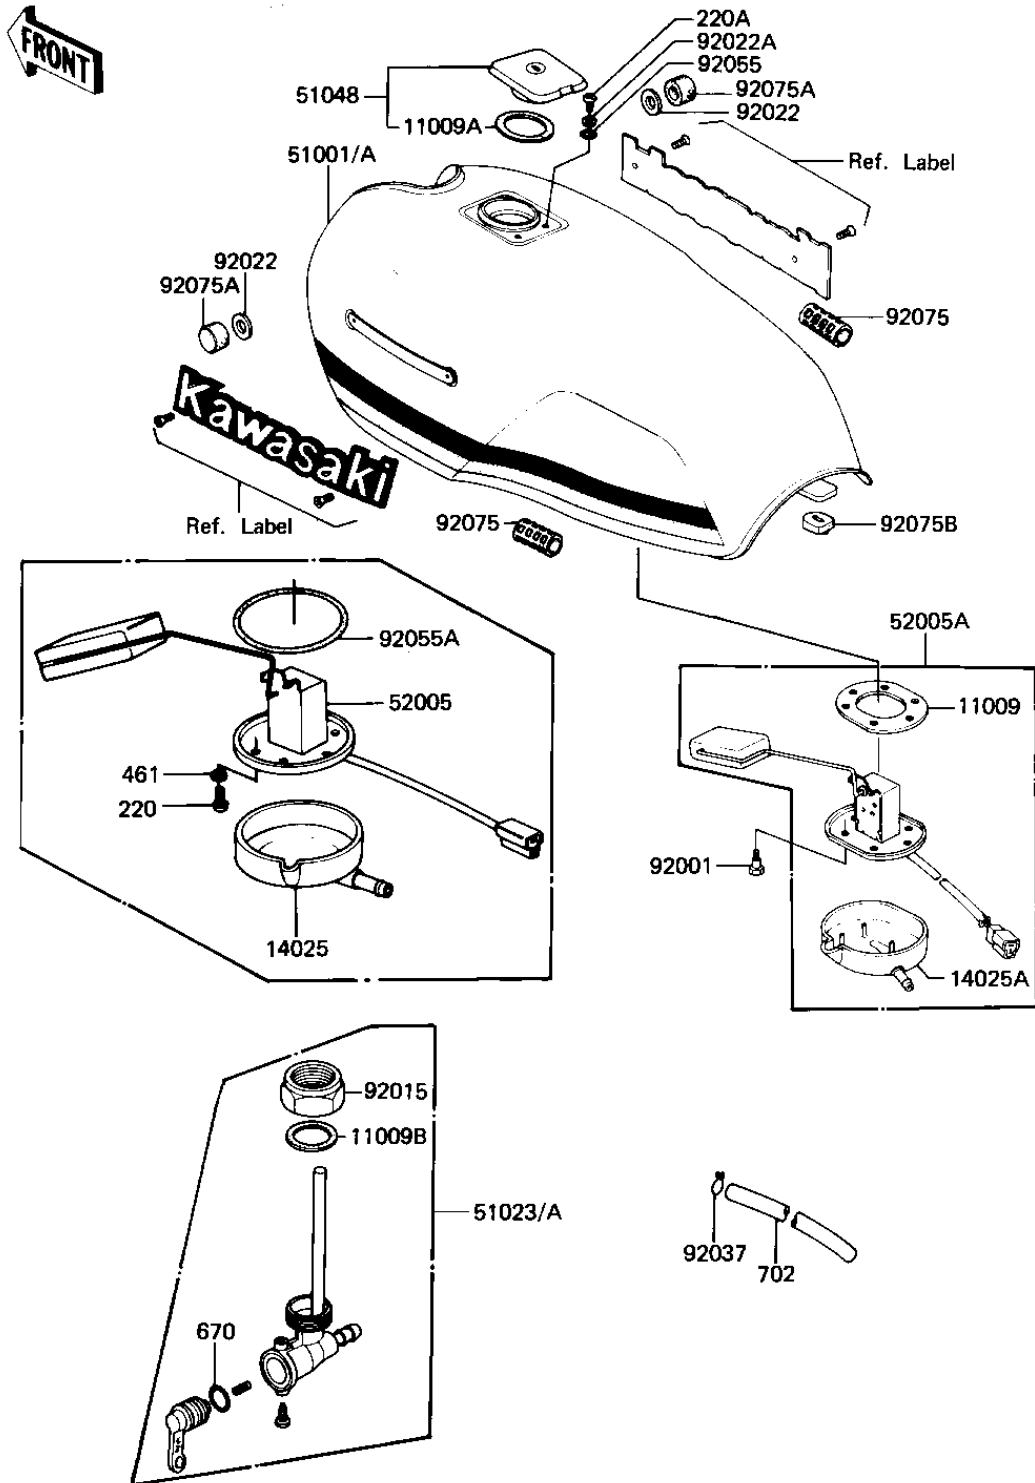

1982 GPz PARTS DIAGRAM

FUEL TANK

F2410-0101

1982 GPz PARTS LIST

FUEL TANK

ITEM NAME	PART NUMBER	QUANTITY
GASKET (Ref # 11009)	11009-1037	1
GASKET,FUEL TANK CAP (Ref # 11009A)	11009-1051	1
GASKET-FUEL COCK JNT. (Ref # 11009B)	92065-081	1
COVER,FUEL GAUGE (Ref # 14025A)	14024-1434	1
TANK-FUEL,F.RED (Ref # 51001A)	51001-1095-B1	1
TAP-ASSY-FUEL (Ref # 51023A)	51023-1101	1
CAP-ASSY-TANK,FUEL (Ref # 51048)	51048-1015	1
GAUGE,FUEL (Ref # 52005A)	52005-1026	1
BOLT,FUEL GAUGE FIT (Ref # 92001)	92001-1069	6
FUEL COCK JOINT NUT (Ref # 92015)	51035-009	1
WASHER-PL-10.5X26X2.3 (Ref # 92022)	92022-044	2
WASHER,PLAIN (Ref # 92022A)	92022-1038	2
CLAMP,CHAIN OILER (Ref # 92037)	92037-147	1
"O" RING (Ref # 92055)	92055-1023	2
DAMPER RUBBER (Ref # 92075)	92075-084	2
DAMPER RUBBER,FL TANK (Ref # 92075A)	92075-125	2
DAMPER RUBBER FUEL TA (Ref # 92075B)	92075-295	1
SCREW PAN HEAD 5X10 (Ref # 220A)	220B0510	2
"O" RING, 10MM (Ref # 670)	670B2010	1
TUBE-BREATHER (BULK) (Ref # 702)	702A071000	1