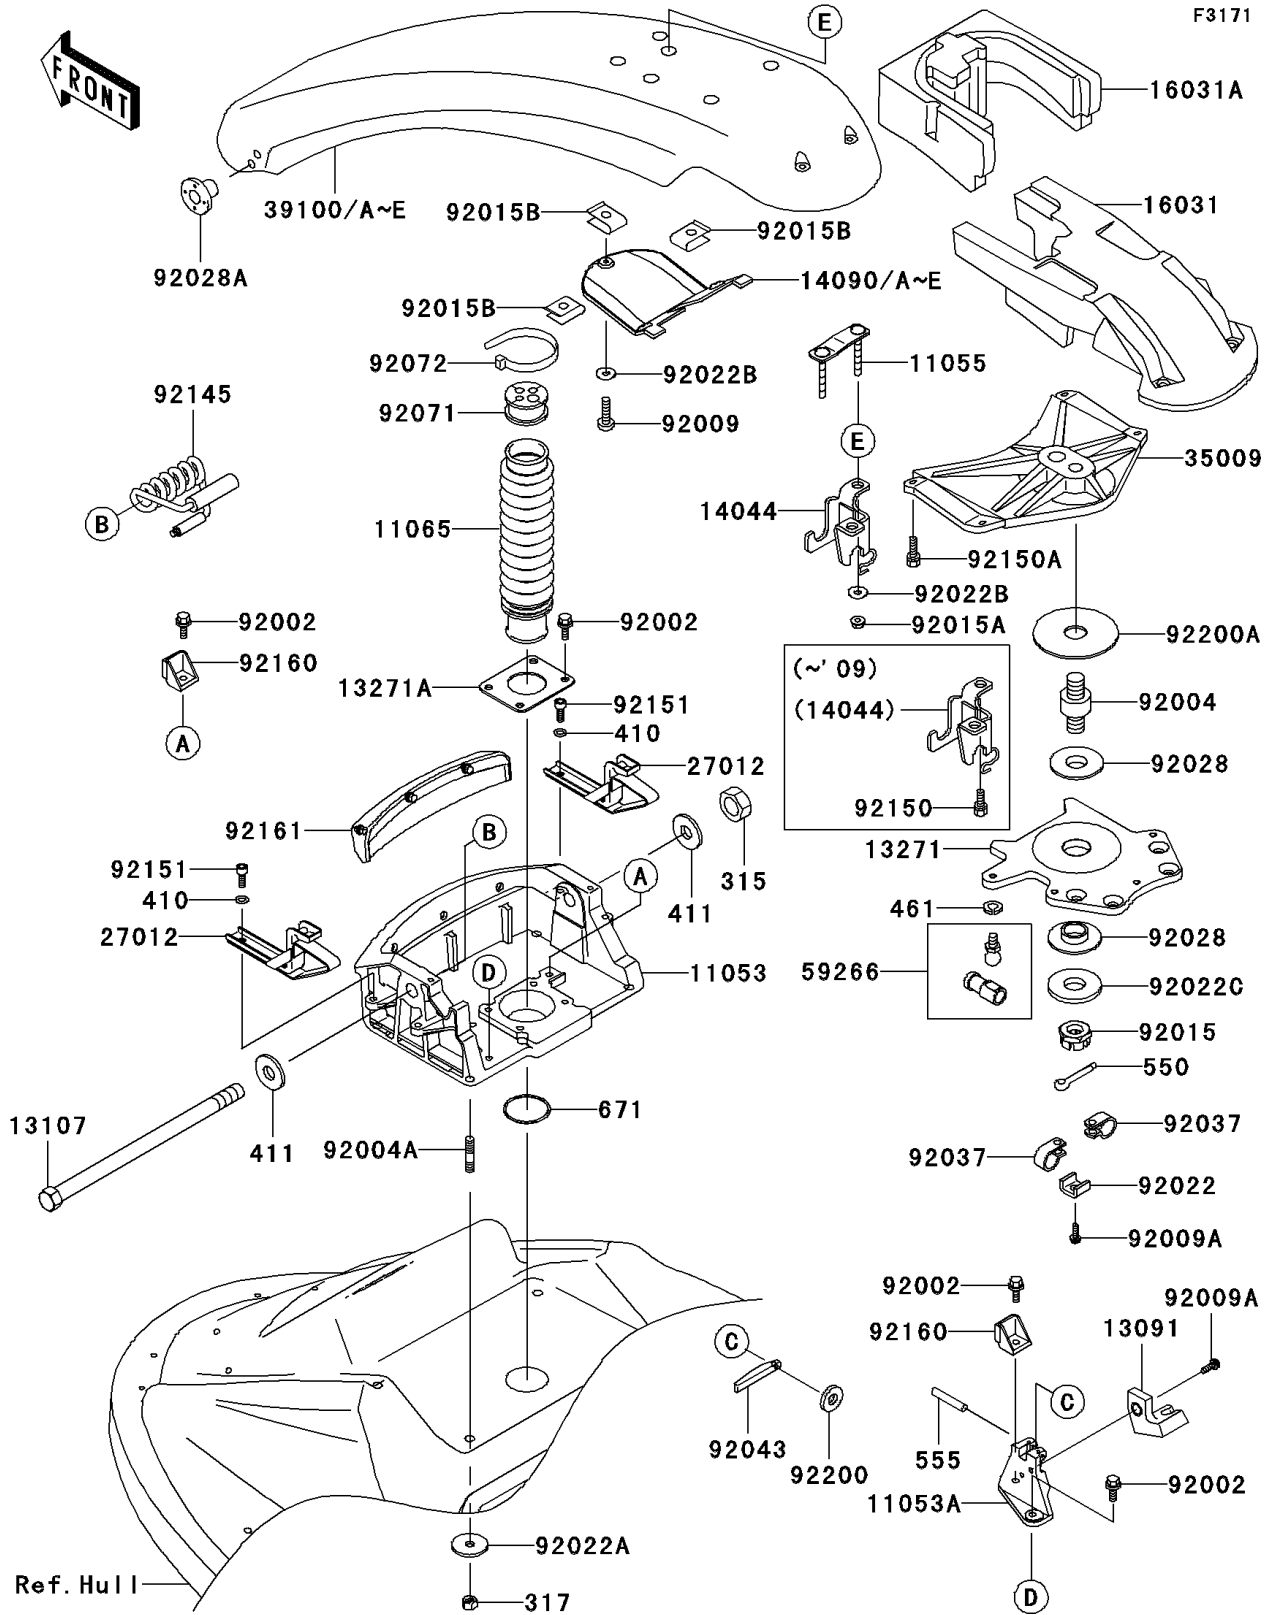

2009 Jet Ski® 800 SX-R™ PARTS DIAGRAM

Handle Pole

2009 Jet Ski® 800 SX-R™ PARTS LIST

Handle Pole

ITEM NAME	PART NUMBER	QUANTITY
BRACKET (Ref # 11053)	11053-3741	1
BRACKET (Ref # 11053A)	11053-3749	1
CAP (Ref # 11065)	11065-3726	1
HOLDER (Ref # 13091)	13091-3774	1
SHAFT (Ref # 13107)	13107-3781	1
PLATE (Ref # 13271)	13271-3845	1
PLATE (Ref # 13271A)	13271-3882	1
HOLDER-CABLE (Ref # 14044)	14044-3716	1
COVER,HANDLE POLE,EBONY (Ref # 14090A)	14090-3708-H8	1
FLOAT,HANDLE POLE (Ref # 16031)	16031-3951	1
FLOAT,HANDLE POLE (Ref # 16031A)	16031-3952	1
HOOK (Ref # 27012)	27012-3859	1
BRACE (Ref # 35009)	35009-3712	1
POLE-COMP-HANDLE,EBONY (Ref # 39100A)	39100-3716-H8	1
JOINT-BALL (Ref # 59266)	59266-3707	1
BOLT,6X16 (Ref # 92002)	92002-3728	1
STUD (Ref # 92004)	92004-3728	1
STUD,8X25 (Ref # 92004A)	92004-3756	1
SCREW,5X16 (Ref # 92009)	92009-3797	1
SCREW,5X16 (Ref # 92009A)	92009-3868	1
NUT,CASTLE,18MM (Ref # 92015)	92015-3006	1
NUT,CLIP,5MM (Ref # 92015B)	92015-3830	1
WASHER,CLAMP (Ref # 92022)	92022-3014	1
NUT-HEX-FINE,14MM (Ref # 315)	315R1400	1
NUT-HEX-SMALL (Ref # 317)	317R0800	1
WASHER-PLAIN-SMALL,6MM (Ref # 410)	410S0600	1
WASHER-PLAIN,14MM (Ref # 411)	411S1400	1
WASHER-SPRING,6MM (Ref # 461)	461S0600	1
PIN-COTTER,4X40 (Ref # 550)	550S4040	1