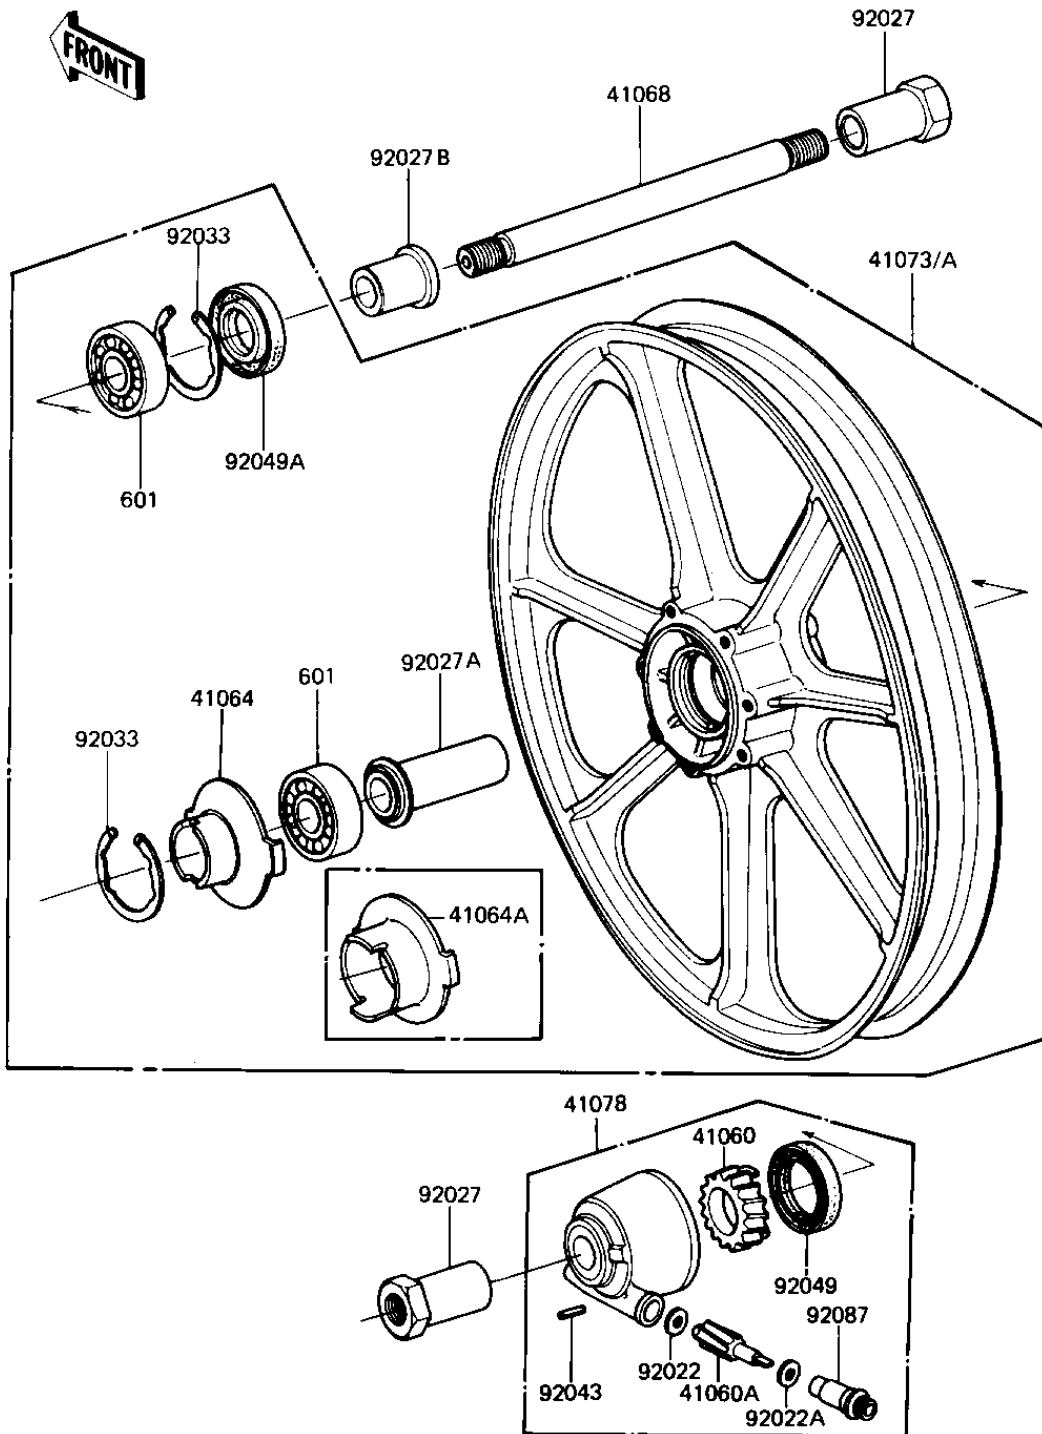

1982 GPz PARTS DIAGRAM

FRONT WHEEL/HUB

F2230-0054

1982 GPz PARTS LIST

FRONT WHEEL/HUB

ITEM NAME	PART NUMBER	QUANTITY
GEAR,SPEEDOMETER (Ref # 41060)	41059-026	1
PINION,SPEEDOMETER,9T (Ref # 41060A)	41060-1016	1
RECEIVER,SPEEDOMETER (Ref # 41064)	41064-1006	1
AXLE,FRONT (Ref # 41068)	41068-1031	1
WHEEL-ASSY,FR,SOLID,B (Ref # 41073A)	41073-1139-21	1
CASE-ASSY-METER GEAR, (Ref # 41078)	41078-1024	1
WASHER THRST SPD PINI (Ref # 92022)	41063-001	1
WASHER THRST SPD PINI (Ref # 92022A)	41063-001	1
COLLAR,FRONT AXLE (Ref # 92027)	41069-031	2
COLLAR,FR HUB L=55M/M (Ref # 92027A)	92027-1223	1
COLLAR,FR AXLE L=30MM (Ref # 92027B)	92027-1225	1
CIRCLIP,42MM (Ref # 92033)	92033-1041	2
PIN,SPRING (Ref # 92043)	41082-001	1
OIL SEAL,BJN30427-C3 (Ref # 92049)	92049-1057	1
OIL SEAL,AG1144AO (Ref # 92049A)	92049-1058	1
BUSHING,METER GEAR (Ref # 92087)	92087-1002	1
BEARING BALL #6302Z (Ref # 601)	601B6302Z	2