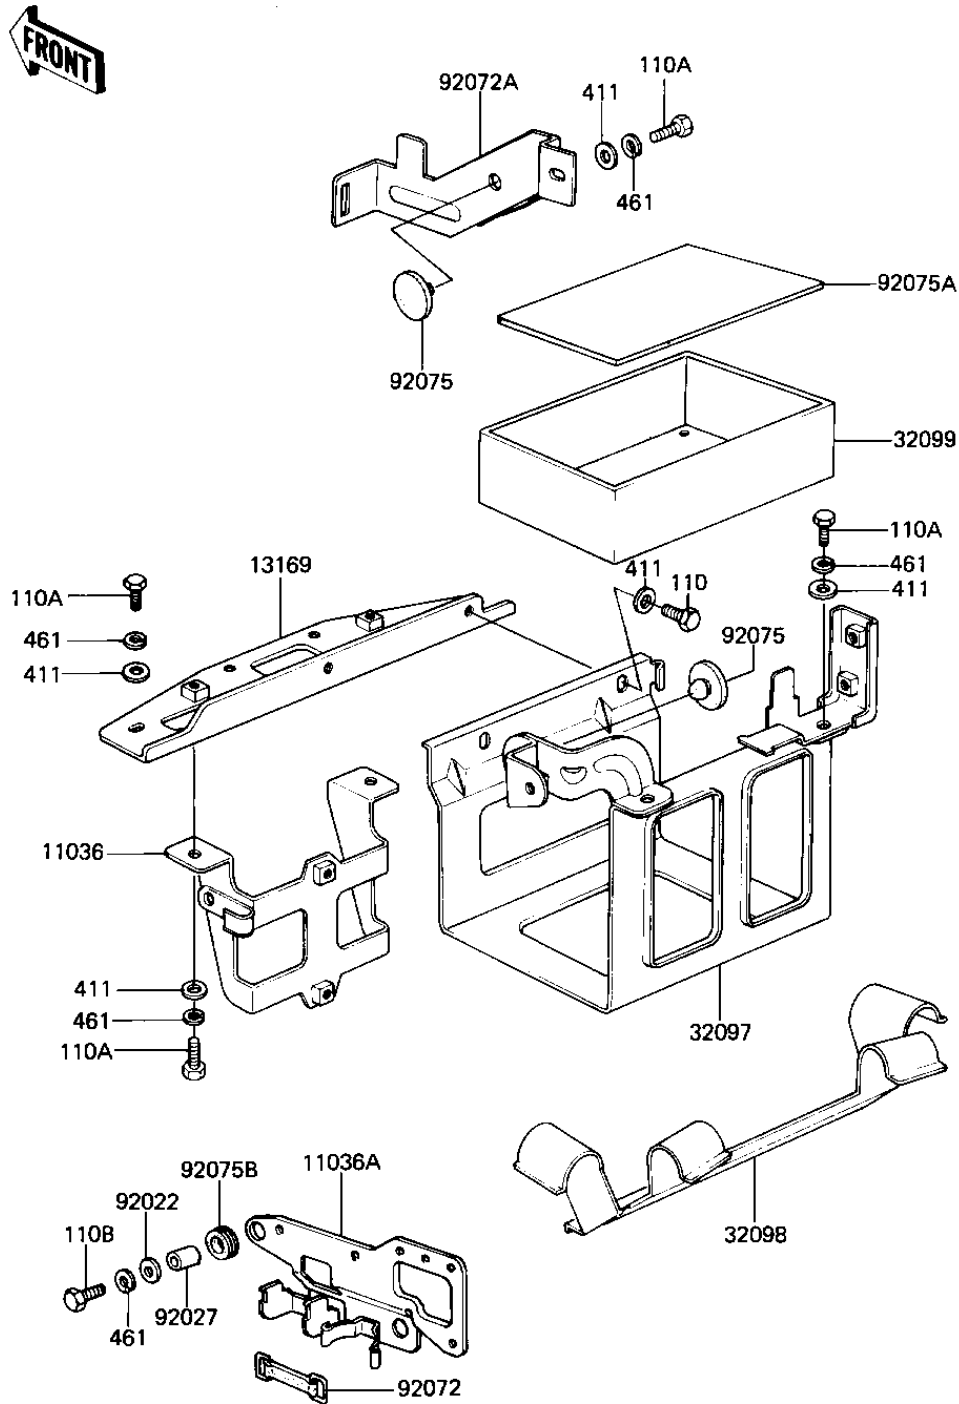

1982 GPz PARTS DIAGRAM

BATTERY CASE/TOOL CASE

F2132-0026

1982 GPz PARTS LIST

BATTERY CASE/TOOL CASE

ITEM NAME	PART NUMBER	QUANTITY
BRACKET-A,REGULATOR (Ref # 11036)	11036-1061	1
BRACKET-A,FUEL FILTER (Ref # 11036A)	11036-1064	1
PLATE,BATTERY CASE,FR (Ref # 13169)	13169-1395	1
CASE-BATTERY (Ref # 32097)	32097-1037	1
CASE-TOOL (Ref # 32098)	32098-1017	1
CASE (Ref # 32099)	32099-1009	1
WASHER 6.5X20X1.6T (Ref # 92022)	92022-125	2
COLLAR (Ref # 92027)	92027-165	2
BAND,AIR CLEANER FITT (Ref # 92072)	92072-1017	1
UNAVAILABLE IN PRICE BOOK (Ref # 92072A)	92072-158	1
DAMPER RUBBER (Ref # 92075)	92075-078	2
DAMPER,BATTERY (Ref # 92075A)	92075-1143	1
DAMPER RUBBER (Ref # 92075B)	92075-149	2
BOLT-UPSET,6X12 (Ref # 110)	112G0612	2
BOLT-UPSET 6X14 (Ref # 110A)	112B0614	7
BOLT-UPSET,6X20 (Ref # 110B)	112G0620	2
WASHER PLAIN 6MM (Ref # 411)	411B0600	9
WASHER SPRING 6MM (Ref # 461)	461F0600	9