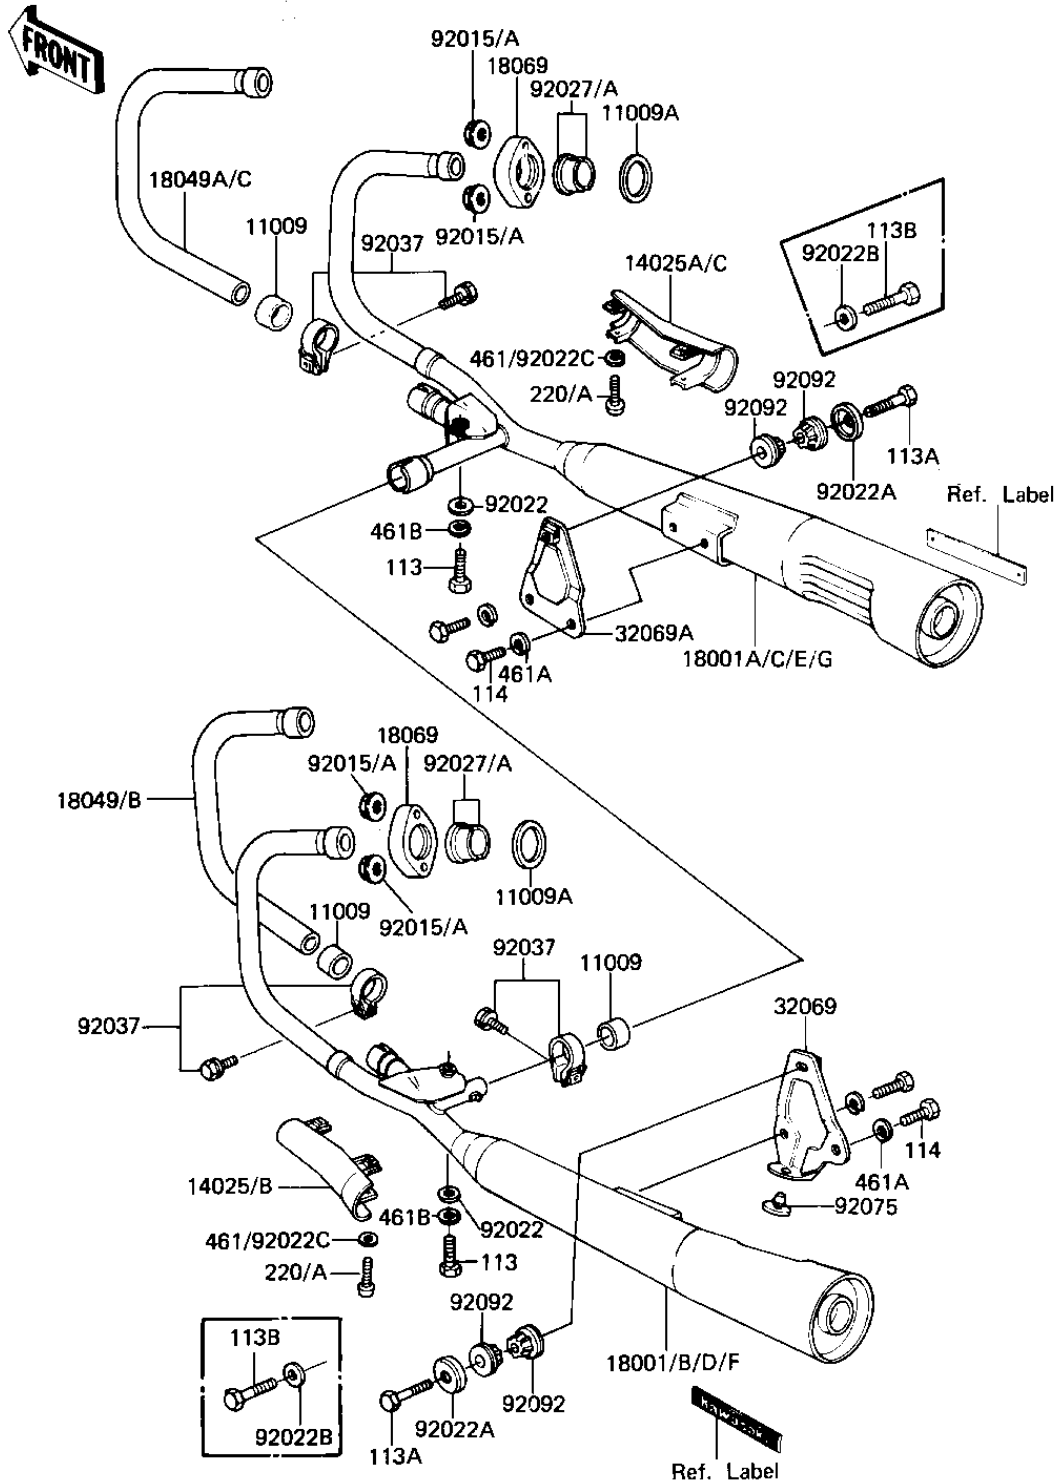

# 1982 GPz PARTS DIAGRAM

# 1982 GPz PARTS LIST

## MUFFLERS

ITEM NAME	PART NUMBER	QUANTITY
GASKET,MANIFOLD EXHAU (Ref # 11009)	11060-1068	3
GASKET,EXHAUST PIPE H (Ref # 11009A)	11009-1906	4
COVER,MUFFLER,LH,BLAC (Ref # 14025B)	14025-1397	1
COVER,MUFFLER,RH,BLAC (Ref # 14025C)	14025-1398	1
MUFFLER,LH,F.BLACK (Ref # 18001F)	18001-5082	1
MUFFLER,RH,F.BLACK (Ref # 18001G)	18001-5083	1
PIPE-EXHAUST,#2,BLACK (Ref # 18049B)	18049-1192	1
PIPE-EXHAUST,#3,BLACK (Ref # 18049C)	18049-1193	1
UNAVAILABLE IN PRICE BOOK (Ref # 18069)	18069-1049	4
BRACKET-MUFFLER,LH (Ref # 32069)	32069-1066	1
BRACKET-MUFFLER,RH (Ref # 32069A)	32069-1067	1
NUT,CAP,8MM,BLACK (Ref # 92015A)	92015-1174	8
WASHER,PLAIN (Ref # 92022)	92022-1022	2
WASHER,CUP TYPE,BLACK (Ref # 92022A)	92022-1313	2
WASHER-SPRING,6MM,BLA (Ref # 92022C)	461K0600	4
COLLAR,EXHAUST PIPE,B (Ref # 92027A)	92027-1457	8
CLAMP,MUFFLER,BLACK (Ref # 92037)	92037-1270	3
DAMPER RUBB MAIN STAD (Ref # 92075)	92075-015	1
UNAVAILABLE IN PRICE BOOK (Ref # 92092)	92092-4013	4
UNAVAILABLE IN PRICE BOOK (Ref # 113)	11381080	2
BOLT-SMALL-FINE,10X55 (Ref # 113A)	113J1055	2
BOLT-SMALL-UPSET,8X16 (Ref # 114)	115G0816	4
SCREW-PAN-CROS,6X45,B (Ref # 220A)	220C0645	4
WASHER SPRING 8MM (Ref # 461A)	461F0800	4
WASHER SPRING 10MM (Ref # 461B)	461F1000	2