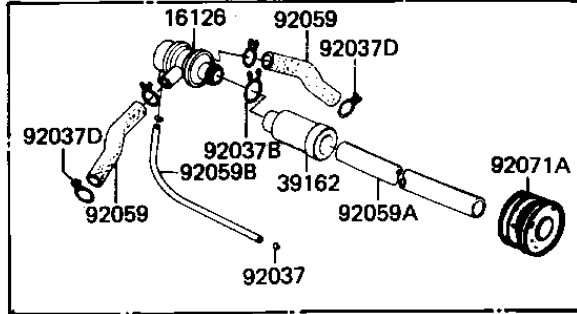

1982 GPz PARTS DIAGRAM

AIR CLEANER (KZ1100-B2)

E1130-0070

1982 GPz PARTS LIST

AIR CLEANER (KZ1100-B2)

ITEM NAME	PART NUMBER	QUANTITY
CASE-AIR FILTER (Ref # 11011)	11011-1074	1
CAP,AIR FILTER (Ref # 11012)	11012-1152	1
ELEMENT,AIR CLNR (Ref # 11013)	11013-1040	1
BRACKET-A,INTAKE SILE (Ref # 11036)	11036-1391	1
COVER,INT SILENCER,LH (Ref # 14025)	14025-1460	1
COVER,INT SILENCER,RH (Ref # 14025A)	14025-1461	1
DUCT,AIR FILTER (Ref # 14073)	14073-1054	4
VALVE ASSY,AIR SWITCH (Ref # 16126)	16126-1014	1
SILENCER (Ref # 39162)	39162-1003	1
SILENCER-INTAKE (Ref # 39162A)	39162-1005	1
SILENCER-INTAKE (Ref # 39162B)	39162-1006	1
SILENCER-INTAKE (Canada) (Ref # 39162C)	39162-1007	1
SCREW,TAPPING,5X12,BL (Ref # 92009)	92009-1138	5
SCREW,PAN HEAD (Ref # 92009A)	92011-037	4
CLAMP-PIPE (Ref # 92037)	92037-072	2
CLAMP,HOLDER (Ref # 92037A)	92037-077	4
CLAMP (Ref # 92037B)	92037-1076	1