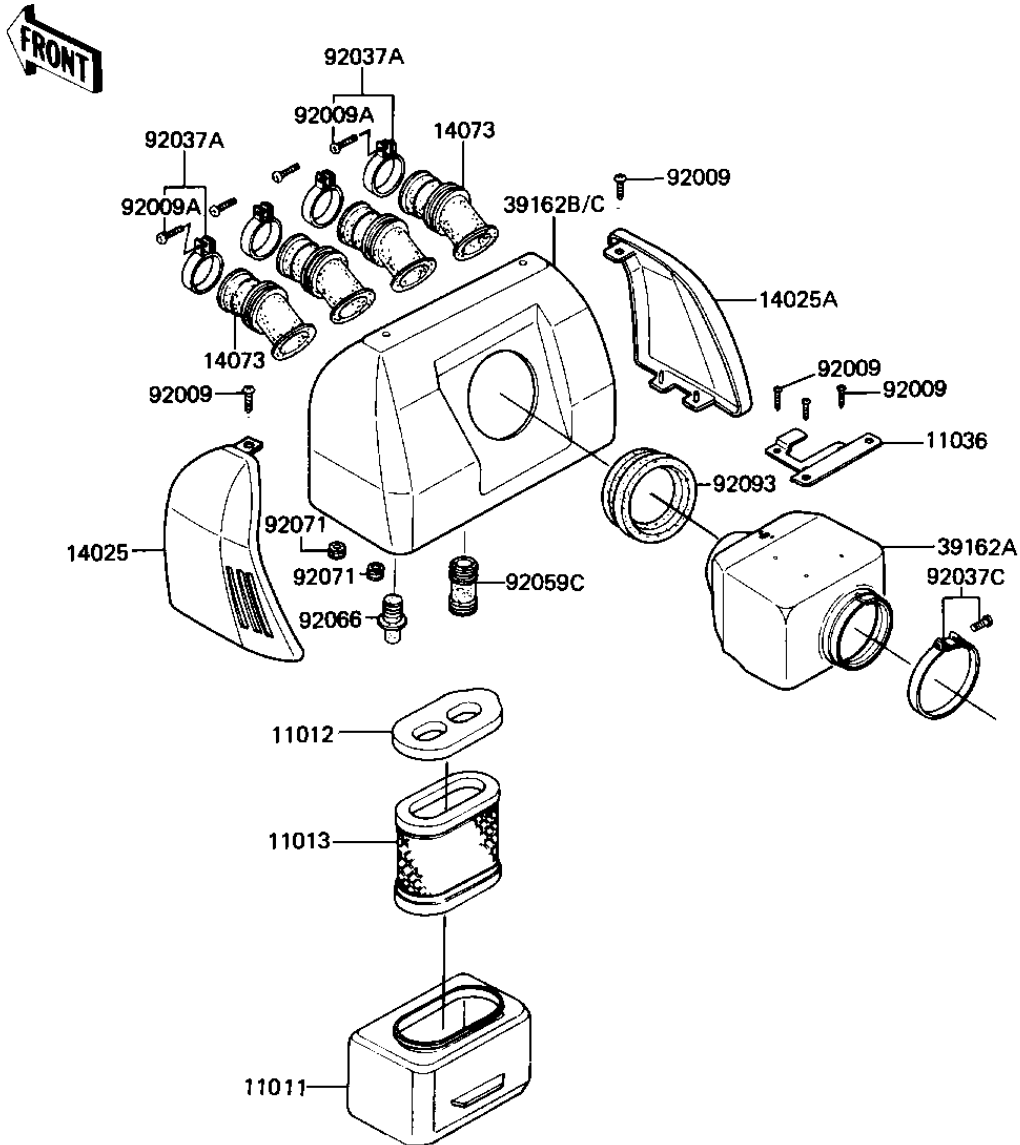

1982 GPz PARTS DIAGRAM

AIR CLEANER (KZ1100-B2)

E1130-0070

1982 GPz PARTS LIST

AIR CLEANER (KZ1100-B2)

ITEM NAME	PART NUMBER	QUANTITY
CASE-AIR FILTER (Ref # 11011)	11011-1074	1
CAP,AIR FILTER (Ref # 11012)	11012-1152	1
ELEMENT,AIR CLNR (Ref # 11013)	11013-1040	1
BRACKET-A,INTAKE SILE (Ref # 11036)	11036-1391	1
COVER,INT SILENCER,LH (Ref # 14025)	14025-1460	1
COVER,INT SILENCER,RH (Ref # 14025A)	14025-1461	1
DUCT,AIR FILTER (Ref # 14073)	14073-1054	4
VALVE ASSY,AIR SWITCH (Ref # 16126)	16126-1014	1
SILENCER (Ref # 39162)	39162-1003	1
SILENCER-INTAKE (Ref # 39162A)	39162-1005	1
SILENCER-INTAKE (Ref # 39162B)	39162-1006	1
SILENCER-INTAKE (Canada) (Ref # 39162C)	39162-1007	1
SCREW,TAPPING,5X12,BL (Ref # 92009)	92009-1138	5
SCREW,PAN HEAD (Ref # 92009A)	92011-037	4
CLAMP-PIPE (Ref # 92037)	92037-072	2
CLAMP,HOLDER (Ref # 92037A)	92037-077	4
CLAMP (Ref # 92037B)	92037-1076	1