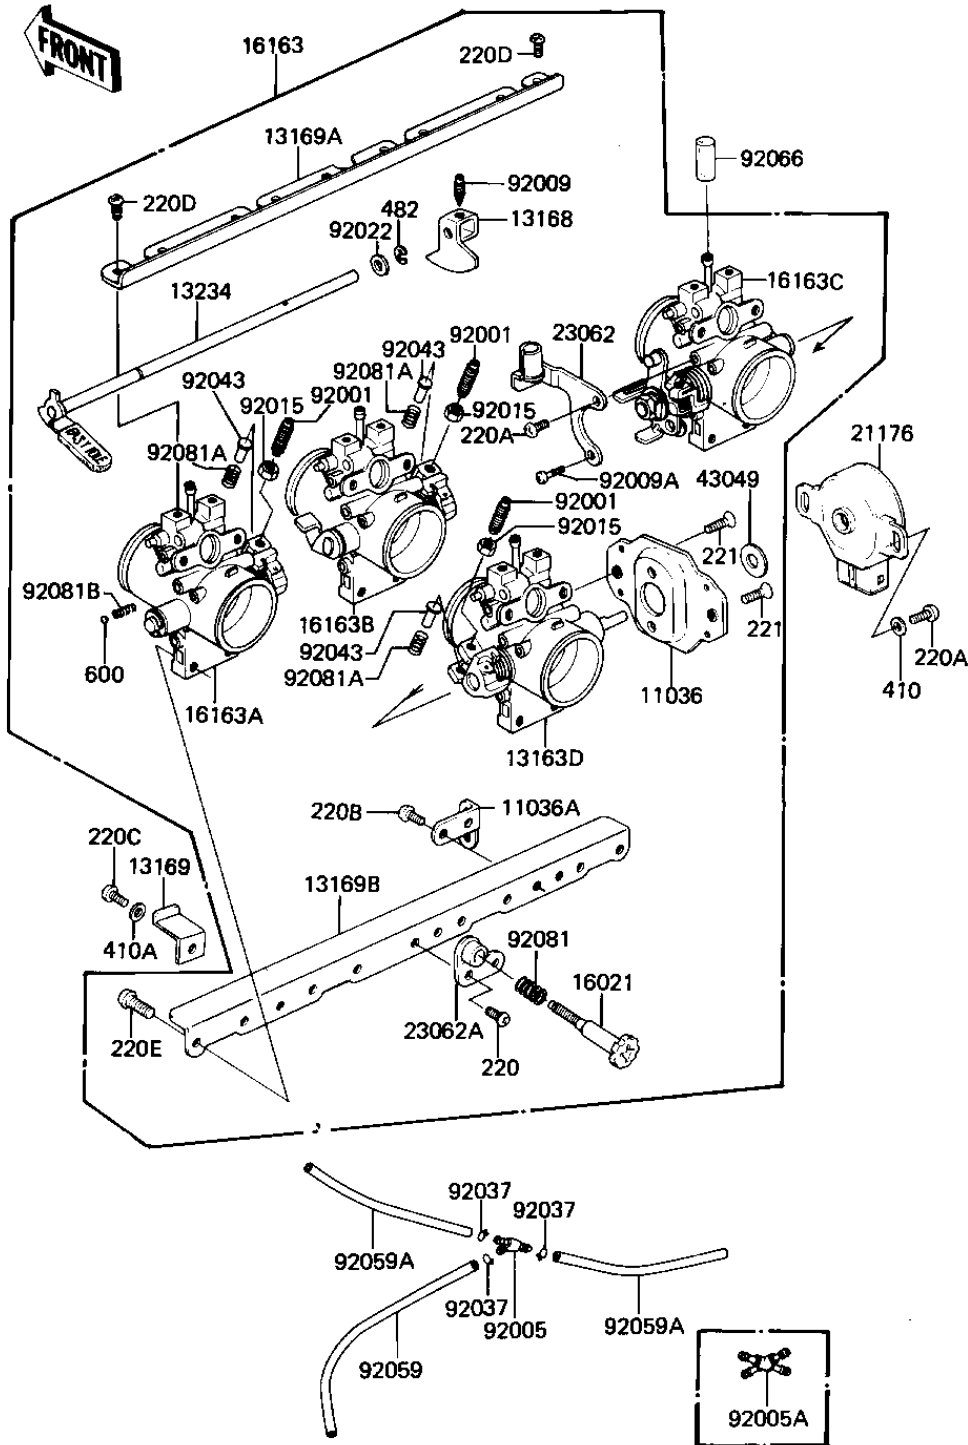

1982 GPz PARTS DIAGRAM

THROTTLE ASSY

E1510-0003

1982 GPz PARTS LIST

THROTTLE ASSY

ITEM NAME	PART NUMBER	QUANTITY
BRACKET-A,THROTTLE SE (Ref # 11036)	11036-1481	1
BRACKET-A,STAY LWR (Ref # 11036A)	11036-1491	1
LEVER,FAST IDLE (Ref # 13168)	13168-1118	1
PLATE,PROTECTOR (Ref # 13169)	13169-1441	1
PLATE,THROTTLE STAY,U (Ref # 13169A)	13169-1521	1
PLATE,THROTTLE STAY,L (Ref # 13169B)	13169-1522	1
SHAFT-COMP,FAST IDLE (Ref # 13234)	13234-1008	1
SCREW,THROTTLE STOP (Ref # 16021)	16021-1010	1
THROTTLE-ASSY (Ref # 16163)	16163-1013	1
THROTTLE-ASSY,LH,OUTS (Ref # 16163A)	16163-1016	1
THROTTLE-ASSY,LH,INSI (Ref # 16163B)	16163-1017	1
THROTTLE-ASSY,RH,INSI (Ref # 16163C)	16163-1018	1
THROTTLE-ASSY,RH,OUTS (Ref # 16163D)	16163-1019	1
SENSOR,THROTTLE (Ref # 21176)	21176-1004	1
BRACKET-COMP,TH CABLE (Ref # 23062)	23062-1026	1
BRACKET,IDLING ADJUST (Ref # 23062A)	23062-1027	1
PACKING,THROTTLE SENS (Ref # 43049)	43049-1021	1
BOLT,ADJUSTING (Ref # 92001)	92001-1447	3
FITTING,TUBE (Ref # 92005)	92005-1017	1
FITTING,FUEL,X-TYPE (Ref # 92005A)	92005-1051	1
SCREW,FAST IDLE LEVER (Ref # 92009)	92009-1147	1
SCREW,THROTTLE CABLE (Ref # 92009A)	92009-1148	1
NUT,THROTTLE VLV ADST (Ref # 92015)	92015-1119	3
WASHER,PLAIN (Ref # 92022)	16039-019	1
CLAMP-PIPE (Ref # 92037)	92037-072	3
PIN,THROTTLE VALVE (Ref # 92043)	92043-1079	3
TUBE,4X9X290 (Ref # 92059)	92059-1043	1
TUBE,VACUUM,LONG (Ref # 92059A)	92059-1162	2
RUBBER PLUG (Ref # 92066)	92068-006	2