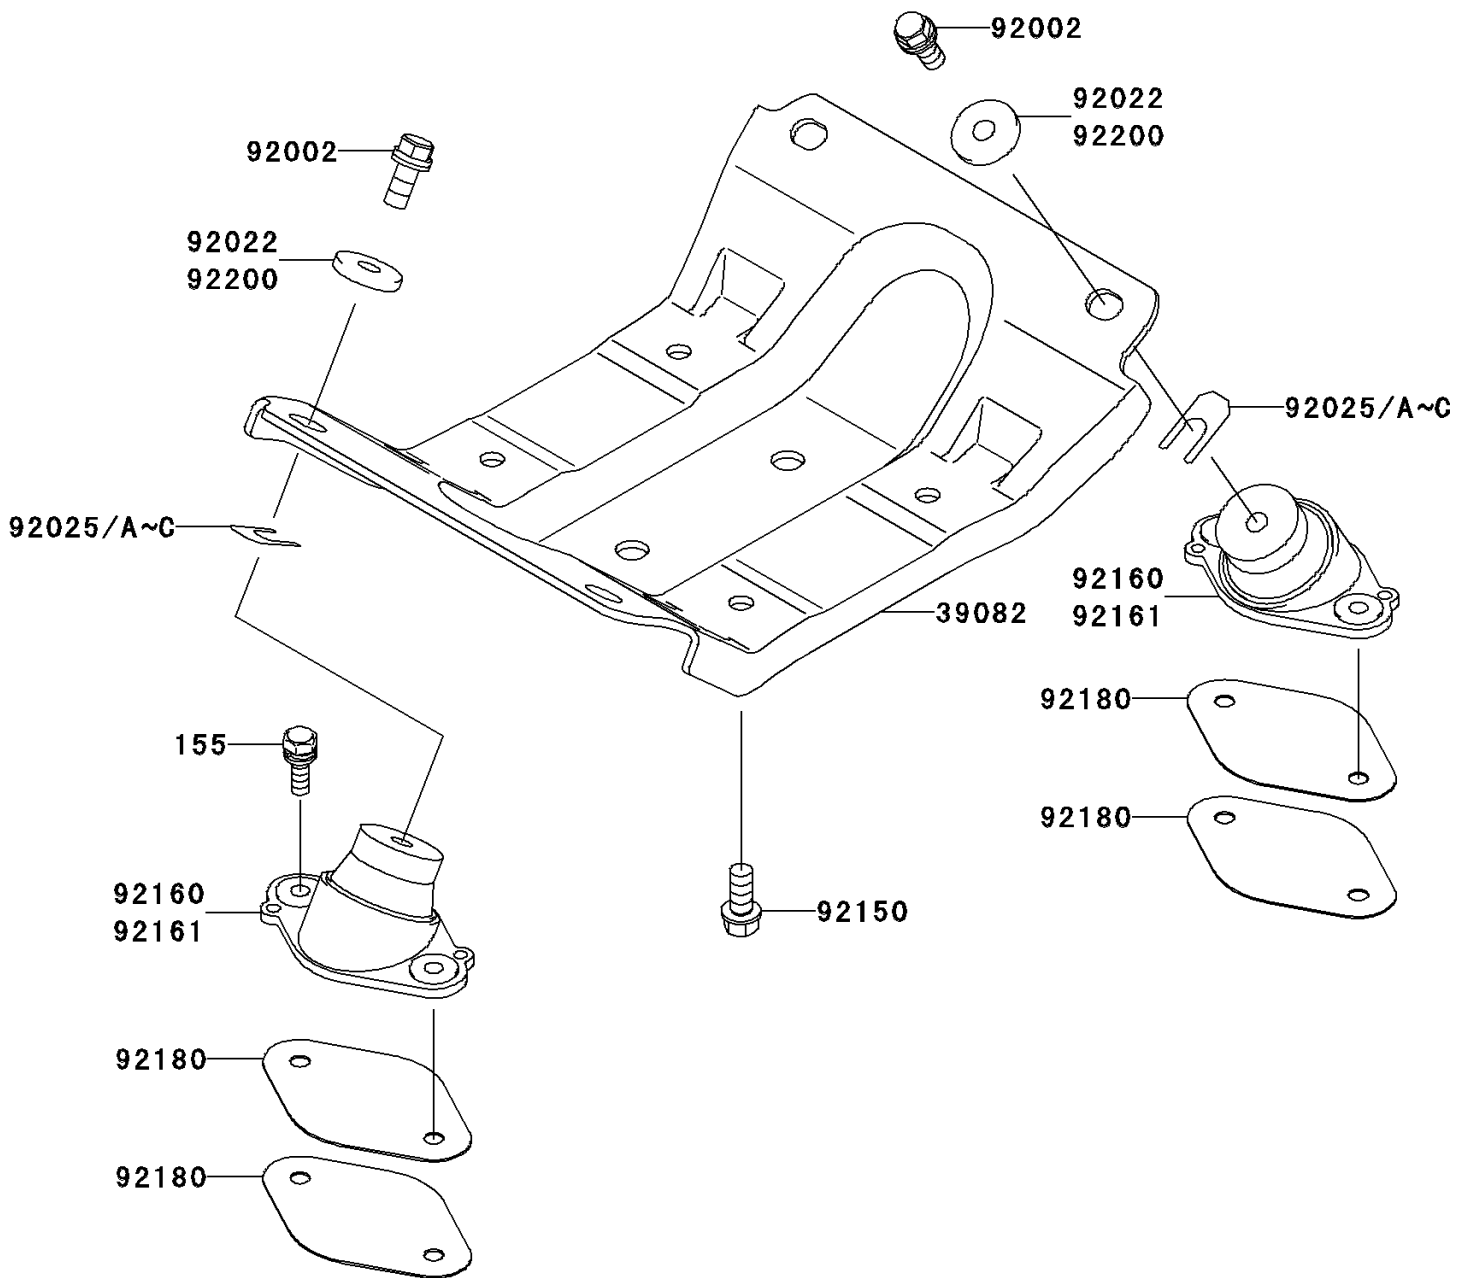

## 2009 Jet Ski® 800 SX-R™ PARTS DIAGRAM

Engine Mount

F3144

## 2009 Jet Ski® 800 SX-R™ PARTS LIST

Engine Mount

ITEM NAME	PART NUMBER	QUANTITY
BOLT-WSP-SMALL,8X30 (Ref # 155)	155R0830	1
MOUNT-ENGINE (Ref # 39082)	39082-3723	1
BOLT,10X25 (Ref # 92002)	92002-3770	1
SHIM,T=0.3MM (Ref # 92025)	92025-3705	1
SHIM,T=0.5MM (Ref # 92025A)	92025-3706	1
SHIM,T=1.0MM (Ref # 92025B)	92025-3707	1
SHIM,T=1.5MM (Ref # 92025C)	92025-3708	1
BOLT,10X25 (Ref # 92150)	92150-3818	1
DAMPER,ENGINE MOUNT (Ref # 92161)	92161-3788	1
SHIM,T=1.0 (Ref # 92180)	92180-3715	1
WASHER,10.5X26X4 (Ref # 92200)	92200-3798	1