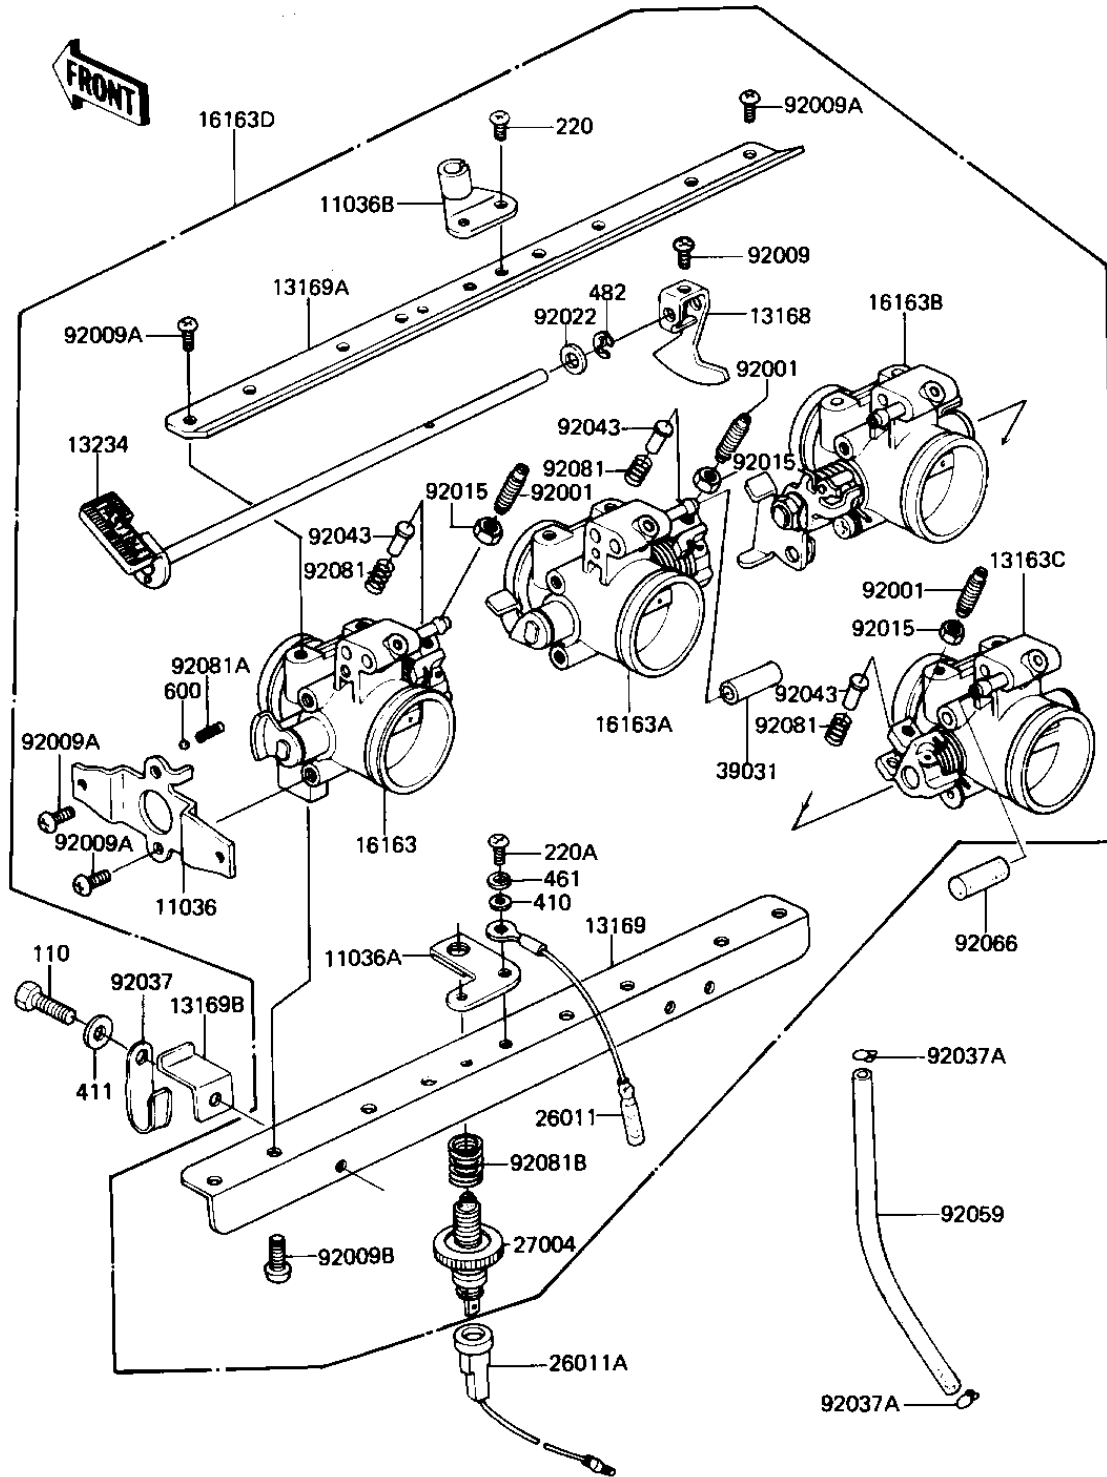

1982 GPz PARTS DIAGRAM

THROTTLE ASSY (KZ1100-B1)

E1510-0002

1982 GPz PARTS LIST

THROTTLE ASSY (KZ1100-B1)

ITEM NAME	PART NUMBER	QUANTITY
BRACKET-A,THROTTLE SW (Ref # 11036)	11036-1081	1
BRACKET-A,IDLE SWITCH (Ref # 11036A)	11036-1082	1
BRACKET-A,THRTTL CABL (Ref # 11036B)	11036-1211	1
LEVER,FAST IDLE (Ref # 13168)	13168-1089	1
PLATE,THRTTL STAY,LWR (Ref # 13169)	13169-1403	1
PLATE,THRTTL STAY,UPP (Ref # 13169A)	13169-1439	1
PLATE,PROTECTOR (Ref # 13169B)	13169-1441	1
SHAFT-COMP,FAST IDLE (Ref # 13234)	13234-1005	1
THROTTLE-ASSY,LH,OUT (Ref # 16163)	16163-1007	1
THROTTLE-ASSY,LH,IN (Ref # 16163A)	16163-1008	1
THROTTLE-ASSY,RH,IN (Ref # 16163B)	16163-1009	1
THROTTLE-ASSY,RH,OUT (Ref # 16163C)	16163-1010	1
THROTTLE-ASSY (Ref # 16163D)	16163-1011	1
WIRE,LEAD (Ref # 26011)	26011-1068	1
WIRE-LEAD,IDLE SWITCH (Ref # 26011A)	26011-1127	1
SWITCH-ASSY-IDLING (Ref # 27004)	27004-1010	1
CAP-END (Ref # 39031)	39031-1009	1
BOLT,ADJUSTING (Ref # 92001)	92001-1447	3
SCREW,PAN HEAD,5X7 (Ref # 92009)	16046-007	1
SCREW PAN HEAD 5X10 (Ref # 92009A)	220B0510	10
SCREW PAN HEAD 6X14 (Ref # 92009B)	220B0614	8
NUT,THROTTLE VLV ADST (Ref # 92015)	92015-1119	3
WASHER,PLAIN (Ref # 92022)	16039-019	1
CLAMP,WIRING HARNESS (Ref # 92037)	21126-008	1
CLAMP-PIPE (Ref # 92037A)	92037-072	2
PIN,THROTTLE VALVE (Ref # 92043)	92043-1079	3
TUBE,4X9X290 (Ref # 92059)	92059-1043	1
RUBBER PLUG (Ref # 92066)	92068-006	2
SPRING,THROTTLE VALVE (Ref # 92081)	92081-1259	3

1982 GPz PARTS LIST

THROTTLE ASSY (KZ1100-B1)

ITEM NAME	PART NUMBER	QUANTITY
SPRING,FAST IDLE SHFT (Ref # 92081A)	92081-1260	1
SPRING,IDLING ADJUST (Ref # 92081B)	92081-1392	1
BOLT HEX HEAD 5X10 (Ref # 110)	110B0510	1
SCREW PAN HEAD 5X8 (Ref # 220)	220B0508	1
SCREW PAN HEAD 5X10 (Ref # 220A)	220B0510	1
WASHER PLAIN 5MM (Ref # 410)	410B0500	1
WASHER PLAIN 5MM (Ref # 411)	411B0500	1
WASHER SPRING 5MM (Ref # 461)	461F0500	1
CIRCLIP SELD BEM FIT (Ref # 482)	482K4000	1
BALL,STEEL,1/8" (Ref # 600)	600A0400	1