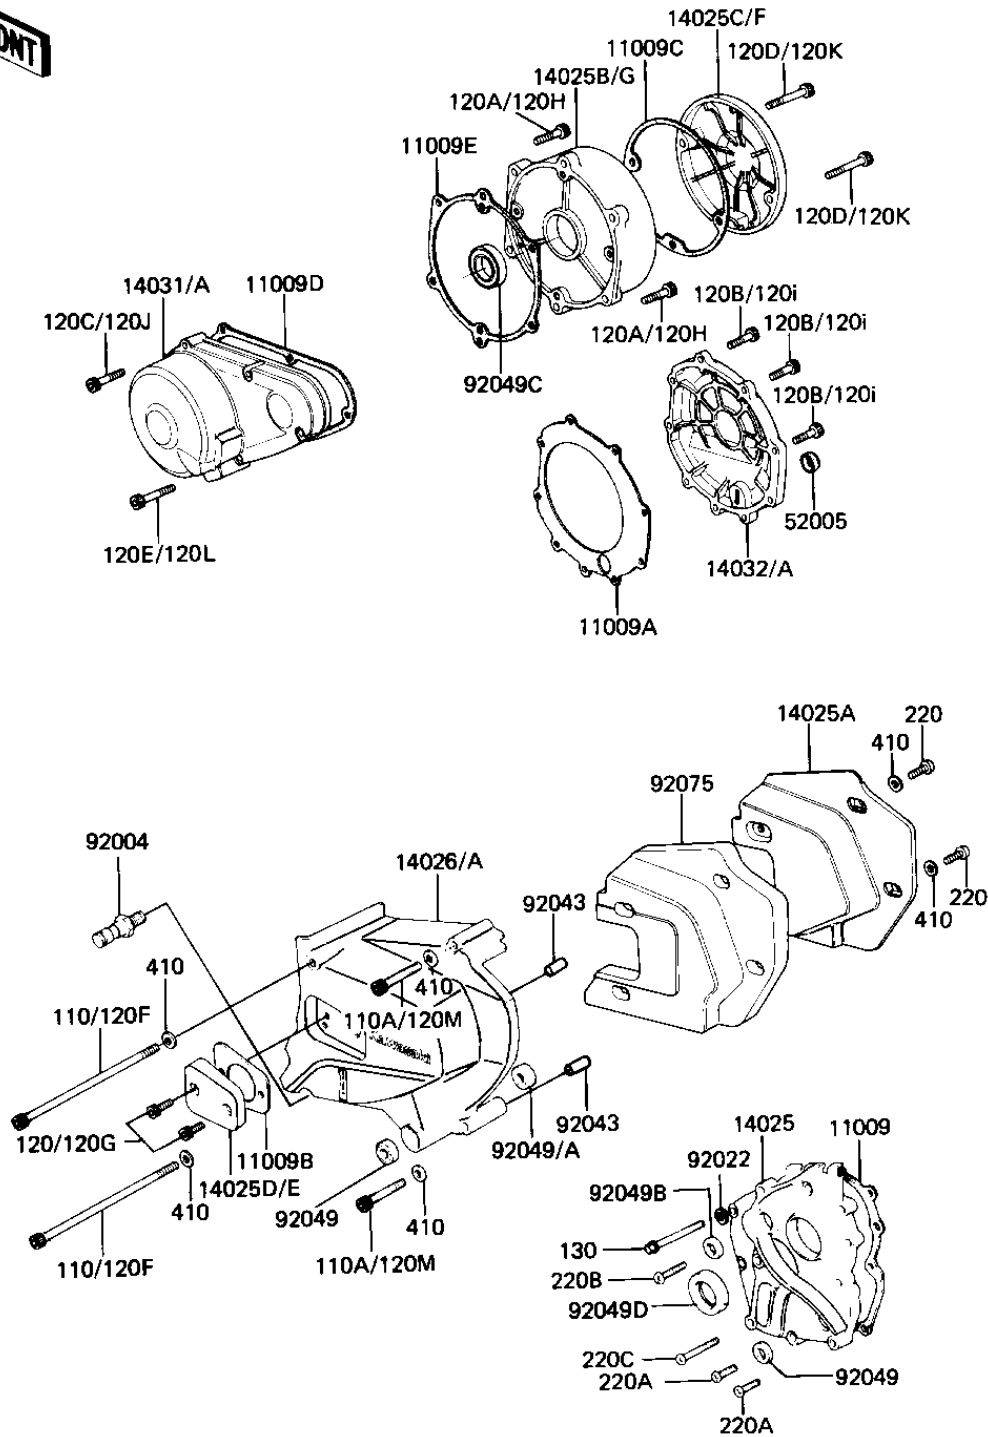

# 1982 GPz PARTS DIAGRAM

## ENGINE COVERS

E1431-0667

## ENGINE COVERS

ITEM NAME	PART NUMBER	QUANTITY
GASKET,TRANSMISSION C (Ref # 11009)	11060-1069	1
GASKET,CLUTCH COVER (Ref # 11009A)	11060-1070	1
GASKET,CLUTCH ADJUSTI (Ref # 11009B)	11060-1073	1
GASKET,PULSING COIL C (Ref # 11009C)	11060-1072	1
GASKET,GENERATOR COVE (Ref # 11009D)	11060-1075	1
GASKET,RH ENGINE COVE (Ref # 11009E)	11060-1071	1
COVER,TRANSMISSION (Ref # 14025)	14025-1240	1
COVER,SOUND ARRESTER (Ref # 14025A)	14025-1252	1
COVER,CLUTCH RELEASES (Ref # 14025E)	14025-1409	1
COVER (Ref # 14025F)	14025-1610	1
COVER,ENGINE,RH,BLACK (Ref # 14025G)	14025-1426	1
COVER-CHAIN,BLACK (Ref # 14026A)	14026-1066	1
COVER-GENERATOR,BLACK (Ref # 14031A)	14031-1082	1
COVER-CLUTCH,BLACK (Ref # 14032A)	14032-1075	1
GAUGE,OIL LEVEL (Ref # 52005)	52005-1009	1
STUD,CHANGE PEDAL PIV (Ref # 92004)	92004-1034	1
WASHER OIL PUMP BANJO (Ref # 92022)	92022-077	1
PIN-DOWEL (Ref # 92043)	92042-007	2
OIL SEAL SB12205 (Ref # 92049)	92049-004	1
OIL SEAL,CLUTCH RELES (Ref # 92049A)	92049-1003	1
OIL SEAL,SD-8187 (Ref # 92049B)	92049-1017	1
OIL SEAL,SC32487 (Ref # 92049C)	92049-1033	1
SEAL-OIL (Ref # 92049D)	92049-1070	1
DAMPER,SOUND (Ref # 92075)	92075-1269	1
BOLT-SOCKET,6X125,BLA (Ref # 120F)	120S06125	2
BOLT-SOCKET,6X14,BLAC (Ref # 120G)	120S0614	2
BOLT,SOCKET,6X22 (Ref # 120H)	92002-1326	6
BOLT,SOCKET,6X30,BLAC (Ref # 120J)	120S0630	6
BOLT-SOCKET,6X35,BLAC (Ref # 120K)	120S0635	2

## ENGINE COVERS

ITEM NAME	PART NUMBER	QUANTITY
BOLT-SOCKET,6X40 (Ref # 120L)	120S0640	2
BOLT-SOCKET,6X70,BLAC (Ref # 120M)	120S0670	2
BOLT,FLANGED,6X55 (Ref # 130)	130G0655	1
SCREW PAN HEAD 6X12 (Ref # 220)	220B0612	4
SCREW PAN HEAD 6X20 (Ref # 220A)	220B0620	6
SCREW PAN HEAD 6X28 (Ref # 220B)	220B0628	1
SCREW PAN HEAD 6X40 (Ref # 220B)	220B0640	2
WASHER PLAIN 6MM (Ref # 410)	410B0600	4