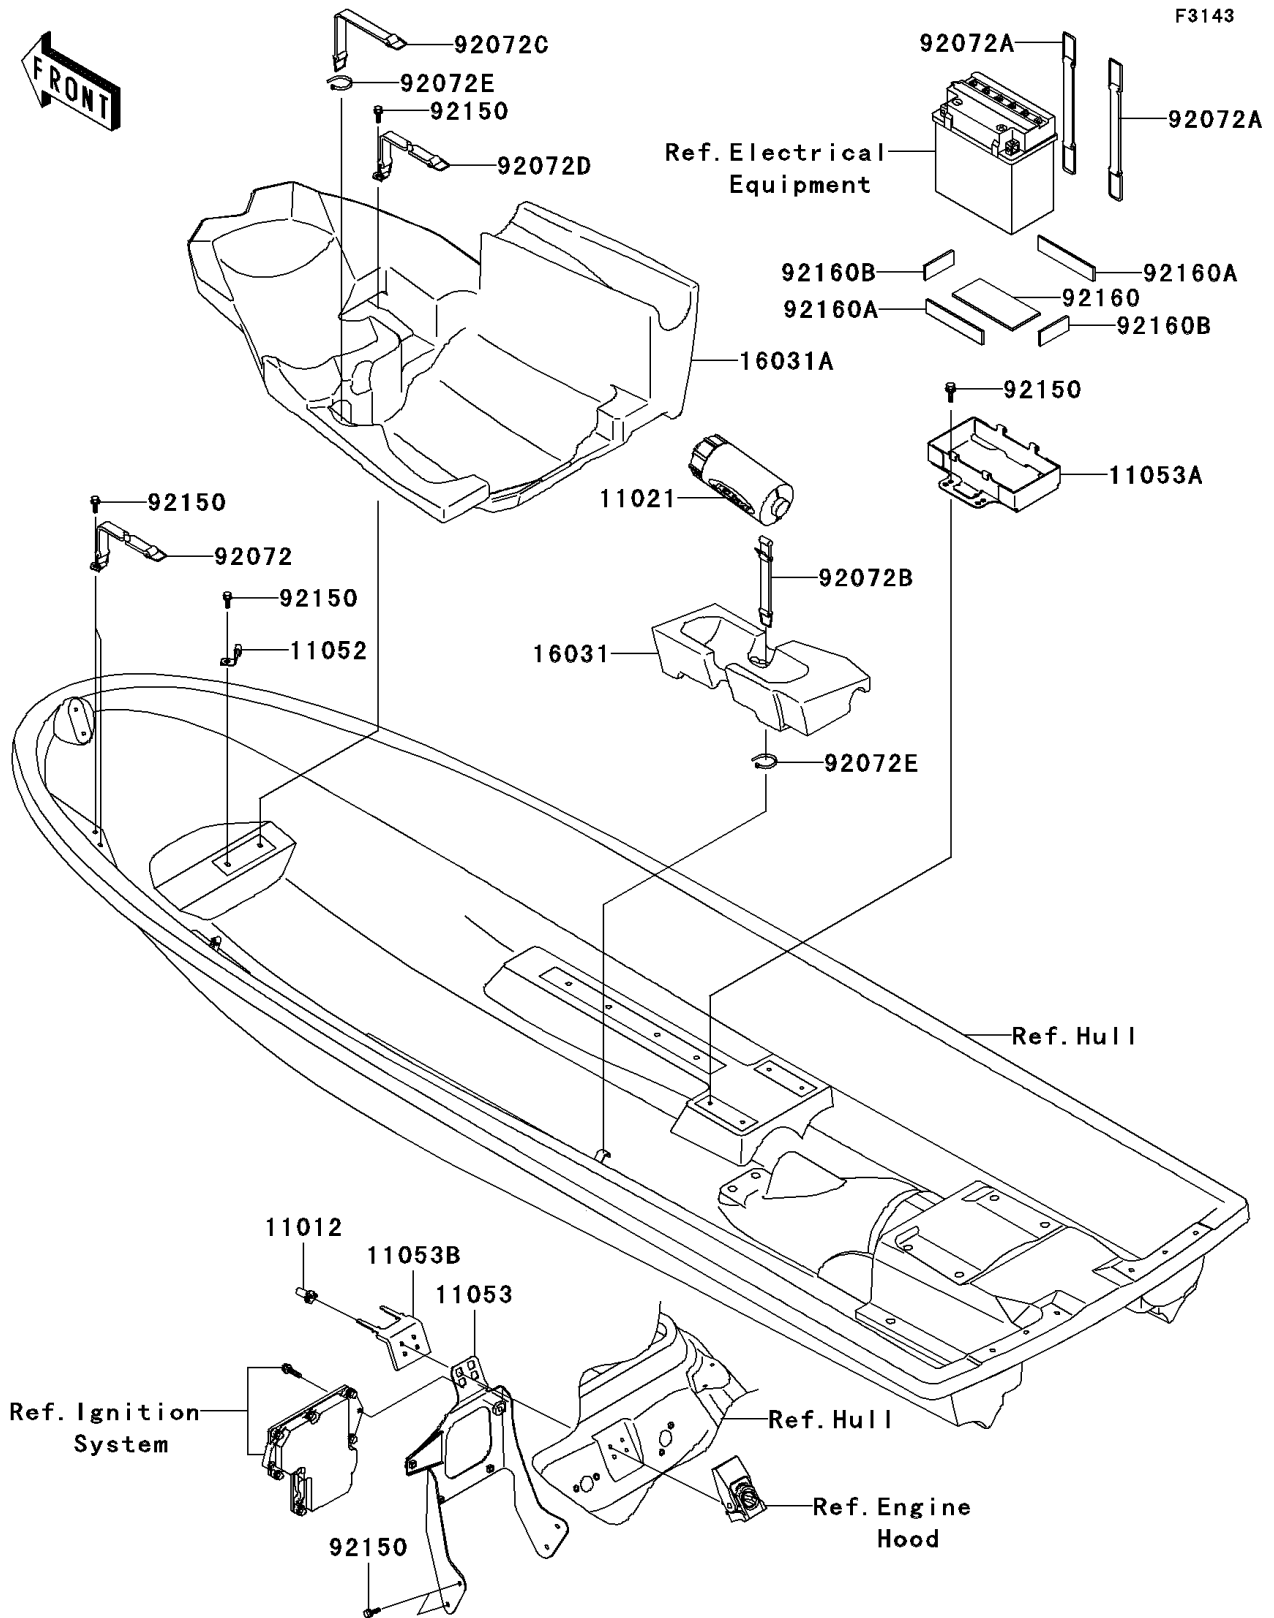

2009 Jet Ski® 800 SX-R™ PARTS DIAGRAM

Hull Fittings

2009 Jet Ski® 800 SX-R™ PARTS LIST

Hull Fittings

ITEM NAME	PART NUMBER	QUANTITY
CAP,HOLDER (Ref # 11012)	11012-3768	1
CASE-ASSY,TOOL (Ref # 11021)	11021-3706	1
BRACKET (Ref # 11052)	11052-3773	1
BRACKET (Ref # 11053)	11053-3702	1
BRACKET,BATTERY (Ref # 11053A)	11053-3727	1
BRACKET (Ref # 11053B)	11053-3747	1
FLOAT (Ref # 16031)	16031-3941	1
FLOAT,FUEL TANK (Ref # 16031A)	16031-3985	1
BAND,OIL TANK (Ref # 92072)	92072-3812	1
BAND,BATTERY (Ref # 92072A)	92072-3841	1
BAND,TOOL CASE (Ref # 92072B)	92072-3859	1
BAND,FUEL TANK,LH (Ref # 92072C)	92072-3864	1
BAND,FUEL TANK,RH (Ref # 92072D)	92072-3865	1
BAND,L=100.08 (Ref # 92072E)	92072-3882	1
BOLT,6X20 (Ref # 92150)	92150-3758	1
DAMPER (Ref # 92160)	92160-1851	1
DAMPER (Ref # 92160A)	92160-3840	1
DAMPER,WATER MUFFLER (Ref # 92160B)	92160-3880	1