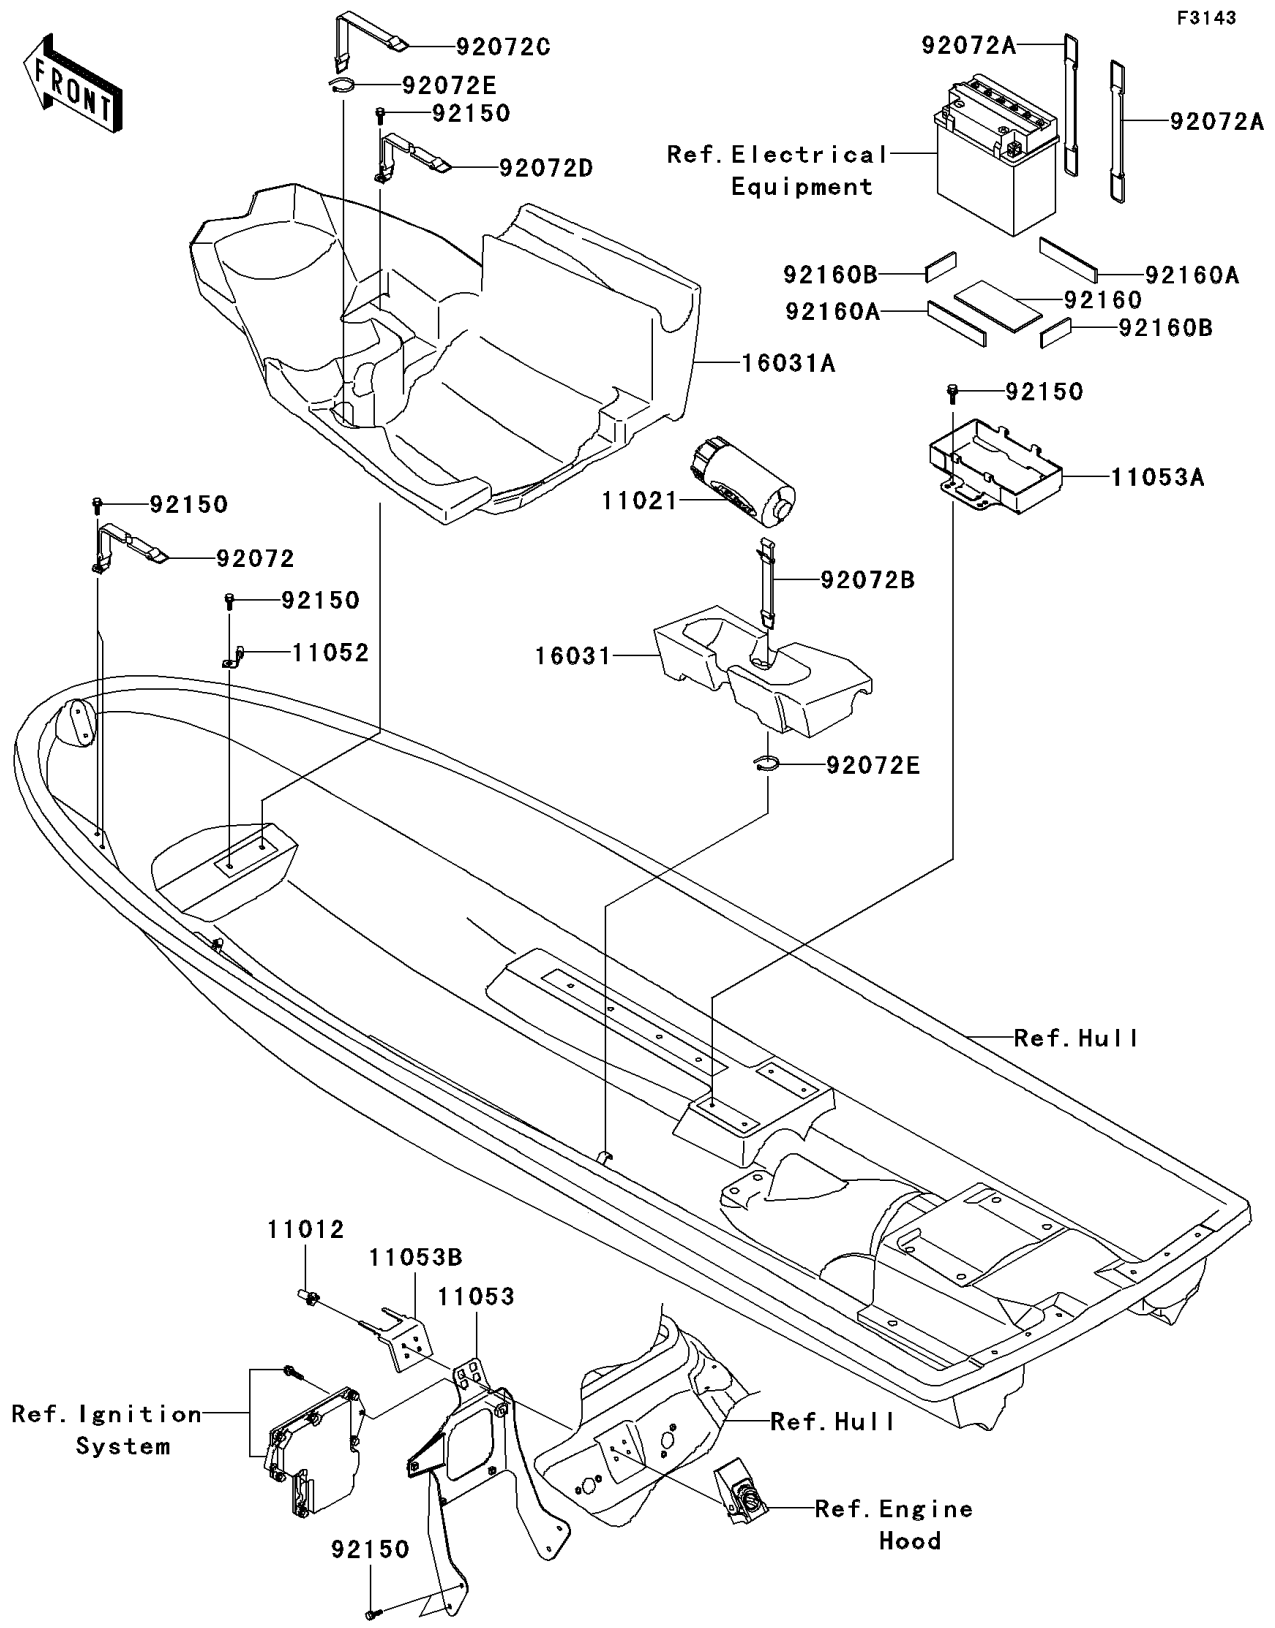

2008 800 SX-R PARTS DIAGRAM

Hull Fittings

2008 800 SX-R PARTS LIST

Hull Fittings

ITEM NAME	PART NUMBER	QUANTITY
CAP,HOLDER (Ref # 11012)	11012-3768	2
CASE-ASSY,TOOL (Ref # 11021)	11021-3706	1
BRACKET (Ref # 11052)	11052-3773	1
BRACKET (Ref # 11053)	11053-3702	1
BRACKET,BATTERY (Ref # 11053A)	11053-3727	1
BRACKET (Ref # 11053B)	11053-3747	1
FLOAT (Ref # 16031)	16031-3941	1
FLOAT,FUEL TANK (Ref # 16031A)	16031-3985	1
BAND,OIL TANK (Ref # 92072)	92072-3812	2
BAND,BATTERY (Ref # 92072A)	92072-3841	2
BAND,TOOL CASE (Ref # 92072B)	92072-3859	1
BAND,FUEL TANK,LH (Ref # 92072C)	92072-3864	1
BAND,FUEL TANK,RH (Ref # 92072D)	92072-3865	1
BAND,L=100.08 (Ref # 92072E)	92072-3882	2
BOLT,6X20 (Ref # 92150)	92150-3758	12
DAMPER (Ref # 92160)	92160-1851	1
DAMPER (Ref # 92160A)	92160-3840	2
DAMPER,WATER MUFFLER (Ref # 92160B)	92160-3880	2