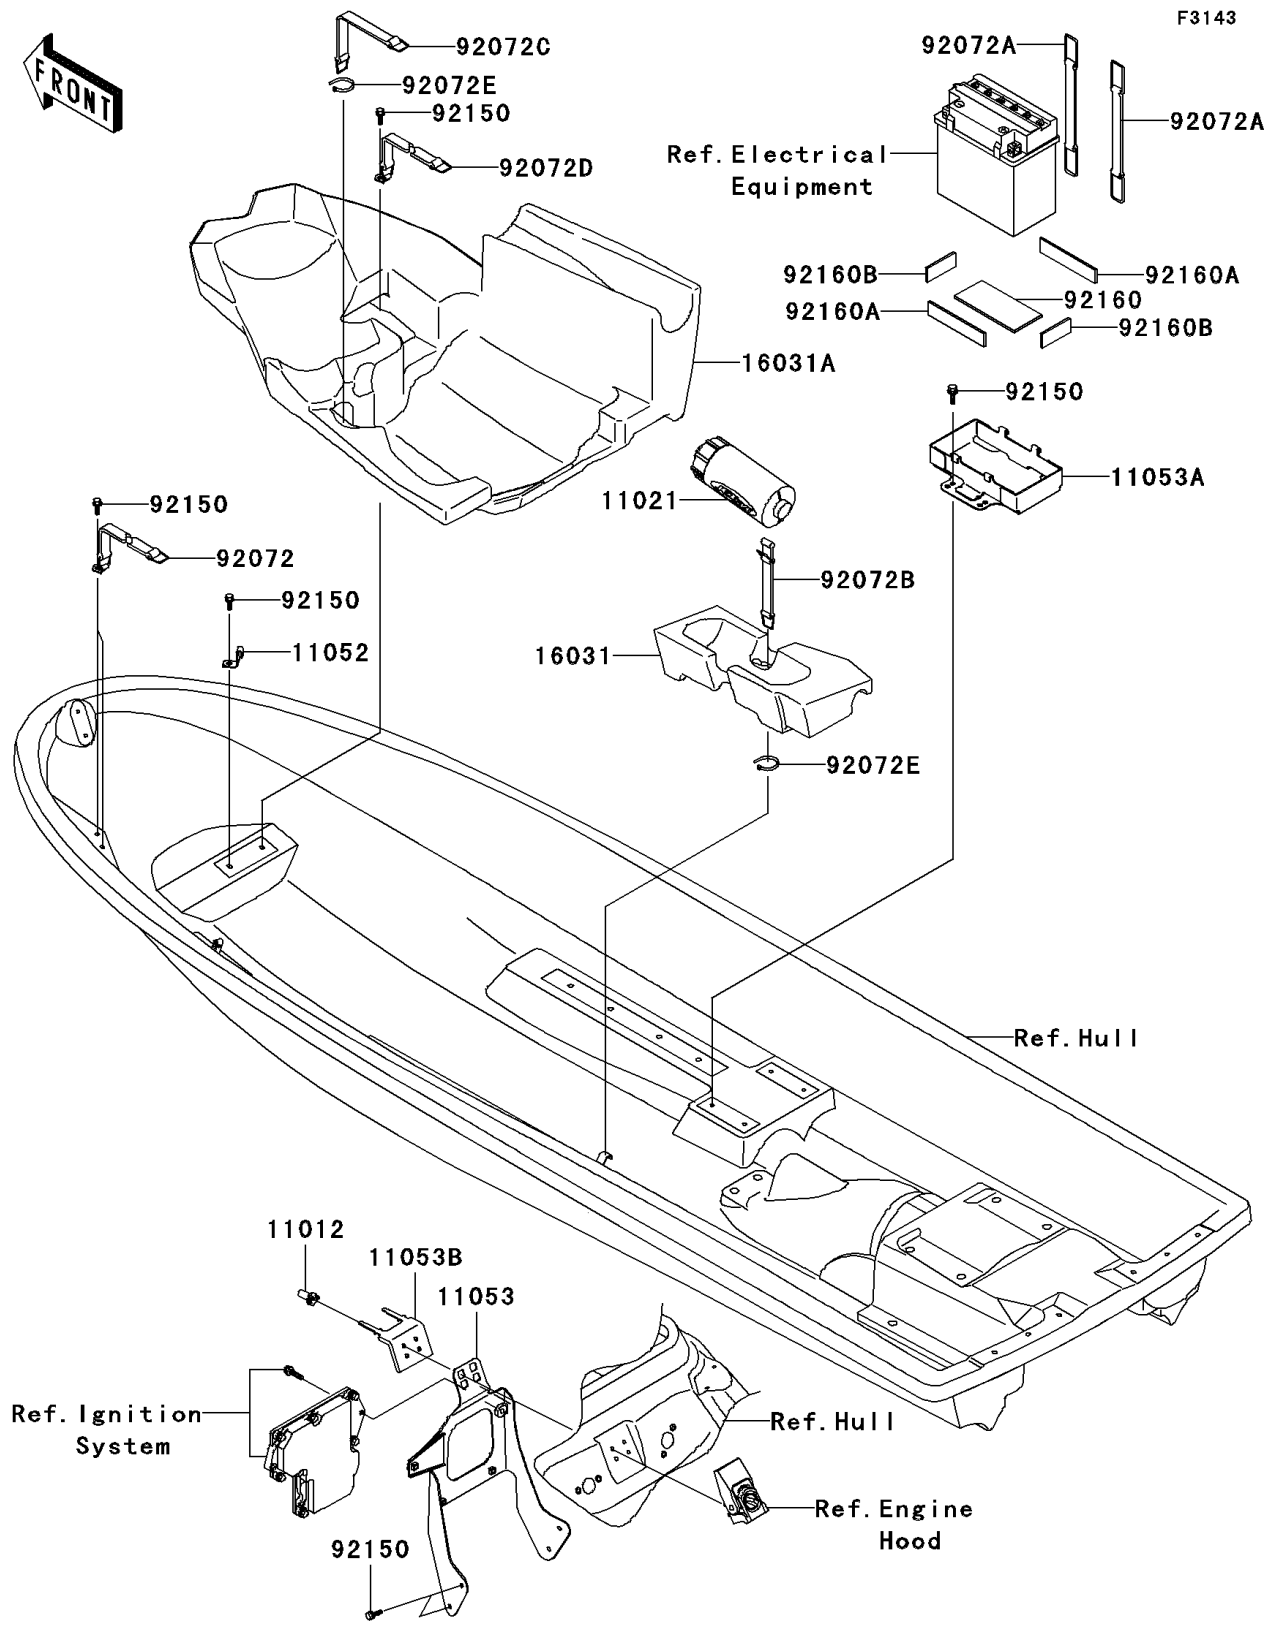

2006 800 SX-R PARTS DIAGRAM

Hull Fittings

2006 800 SX-R PARTS LIST

Hull Fittings

ITEM NAME	PART NUMBER	QUANTITY
CAP,HOLDER (Ref # 11012)	11012-3768	2
CASE-ASSY,TOOL (Ref # 11021)	11021-3706	1
BRACKET (Ref # 11052)	11052-3773	1
BRACKET (Ref # 11053)	11053-3702	1
BRACKET,BATTERY (Ref # 11053A)	11053-3727	1
BRACKET (Ref # 11053B)	11053-3747	1
FLOAT (Ref # 16031)	16031-3941	1
FLOAT,FUEL TANK (Ref # 16031A)	16031-3985	1
BAND,OIL TANK (Ref # 92072)	92072-3812	2
BAND,BATTERY (Ref # 92072A)	92072-3841	2
BAND,TOOL CASE (Ref # 92072B)	92072-3859	1
BAND,FUEL TANK,LH (Ref # 92072C)	92072-3864	1
BAND,FUEL TANK,RH (Ref # 92072D)	92072-3865	1
BAND,L=100.08 (Ref # 92072E)	92072-3882	2
BOLT,6X20 (Ref # 92150)	92150-3758	12
DAMPER (Ref # 92160)	92160-1851	1
DAMPER (Ref # 92160A)	92160-3840	2
DAMPER,WATER MUFFLER (Ref # 92160B)	92160-3880	2